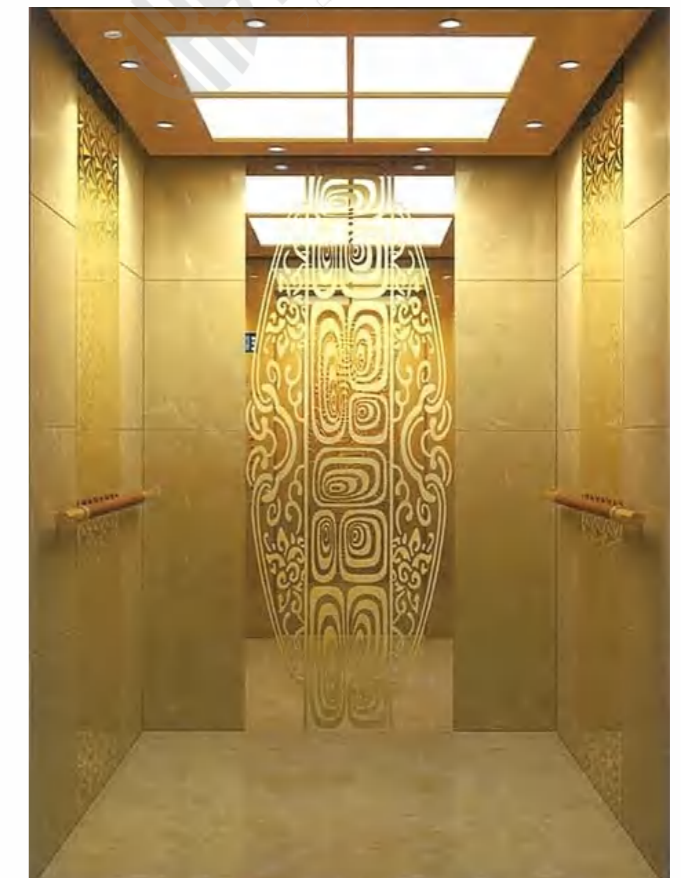

CMCP-132

OPTIONAL

Center plate: Mirror,etching,titanium.

Auxiliary board: Mirror,sandblasted, titanium.

Note: This pattern can also be processed into this color , concave gold, rose gold, champagne gold and black titanium.