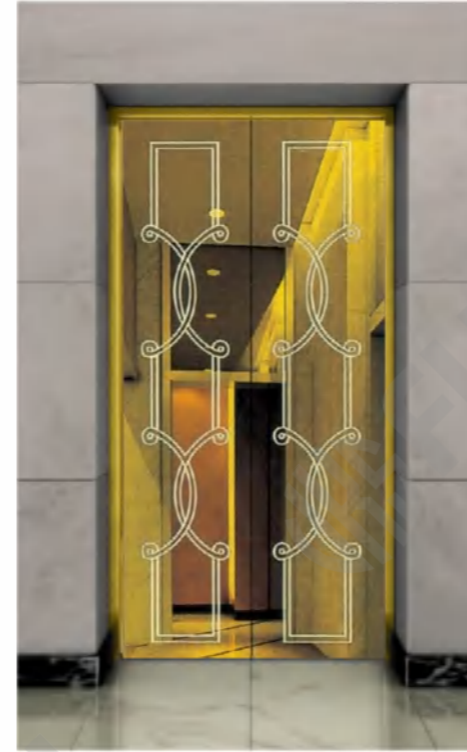

CMLD-175

Mirror, etching, titanium

Optional

Champagne gold, concave gold, rose gold, and black titanium.