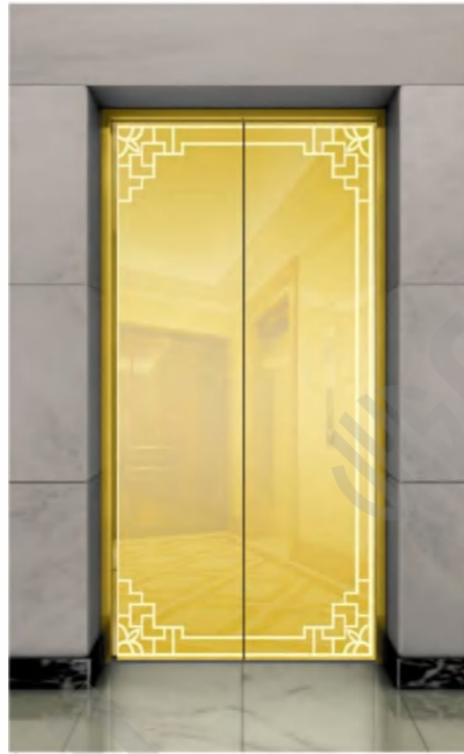

CMLD-182

Mirror, etching, titanium

Optional

Champagne gold, concave gold, rose gold, and black titanium.