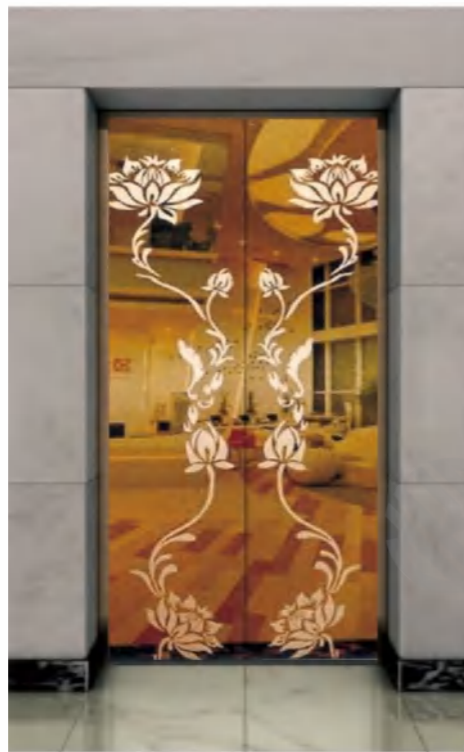

Champagne gold, concave gold, rose gold, and black titanium.

CMLD-208

Mirror, etching

Optional

Titanium, champagne gold, concave gold, rose gold, and black titanium.

CMLD-209

Mirror, etching, rose gold

Optional