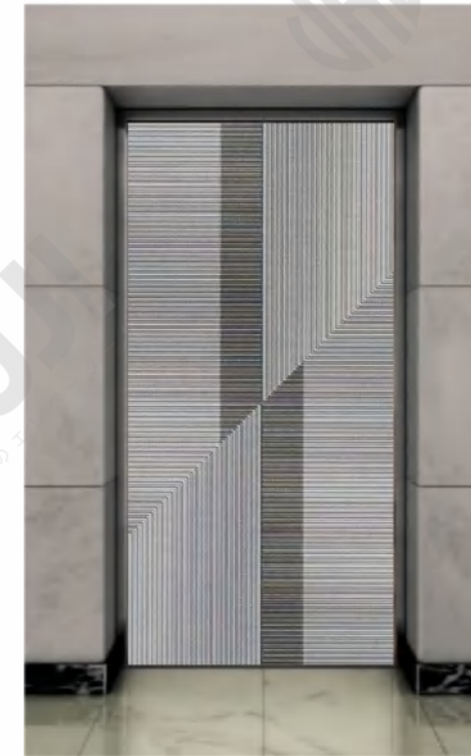

CMLD-056

Mirror, etching
Optional
Titanium, champagne gold, concave gold, rose gold, and black titanium.