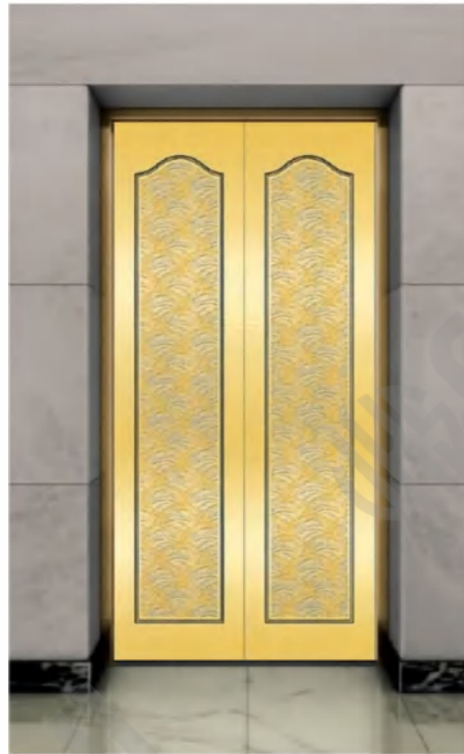

Landing door series

CMLD-193

Mirror, etching, hairline, titanium

Optional
Champagne gold, concave gold, rose gold, and black titanium.

CMLD-194

Mirror, etching, hairline, titanium

Optional
Champagne gold, concave gold, rose gold, and black titanium.