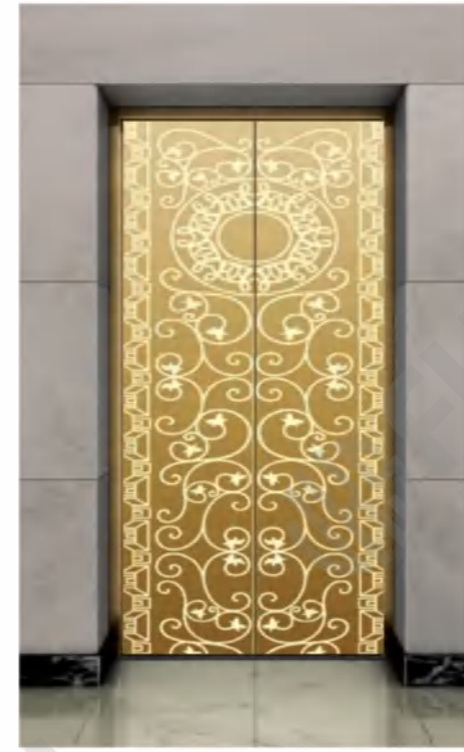

CMLD-223

Mirror, etching, titanium

Optional
Champagne gold, concave gold, rose gold, and black titanium.