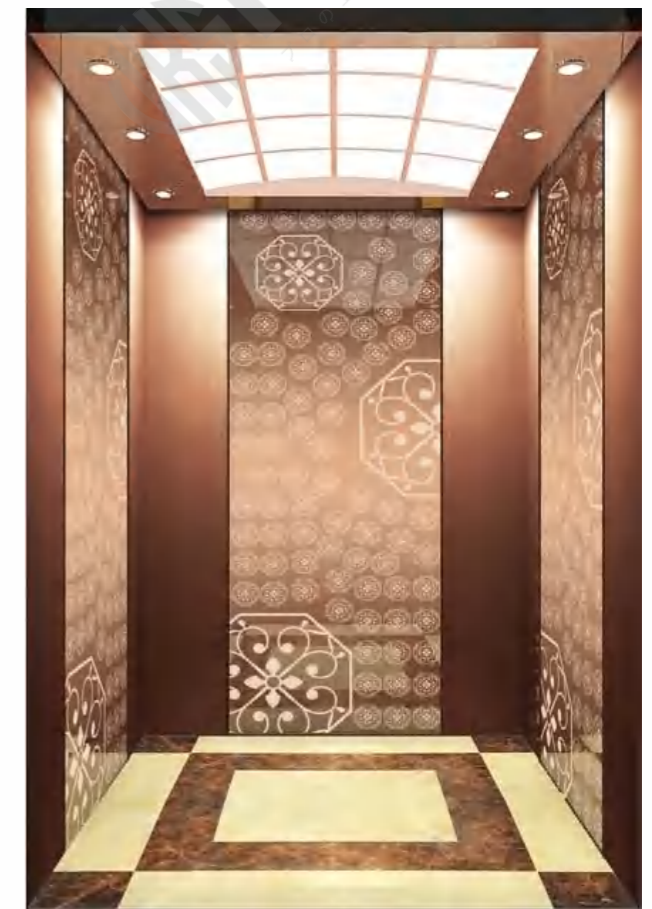

CMCP-196

OPTIONAL

Center plate: Mirror, etching, rose gold.

Auxiliary board: Hairline, rose gold.

Note: This pattern can also be processed into this color, titanium gold, concave gold, champagne gold, black titanium.