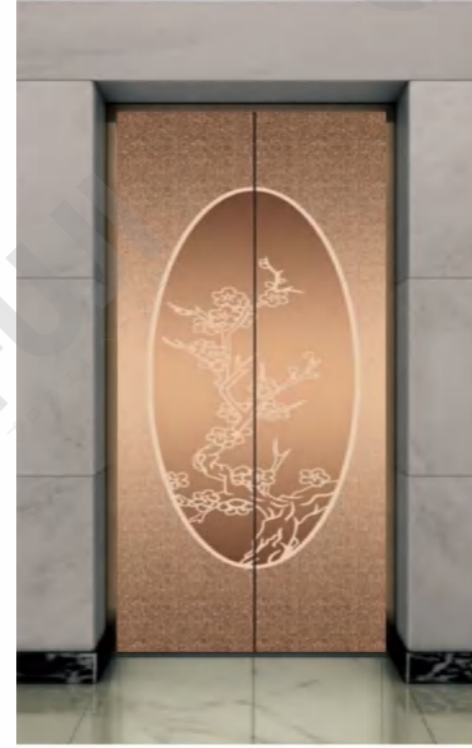

CMLD-255

Mirror, etching, rose gold

Optional

Champagne gold, concave gold, titanium, and black titanium.