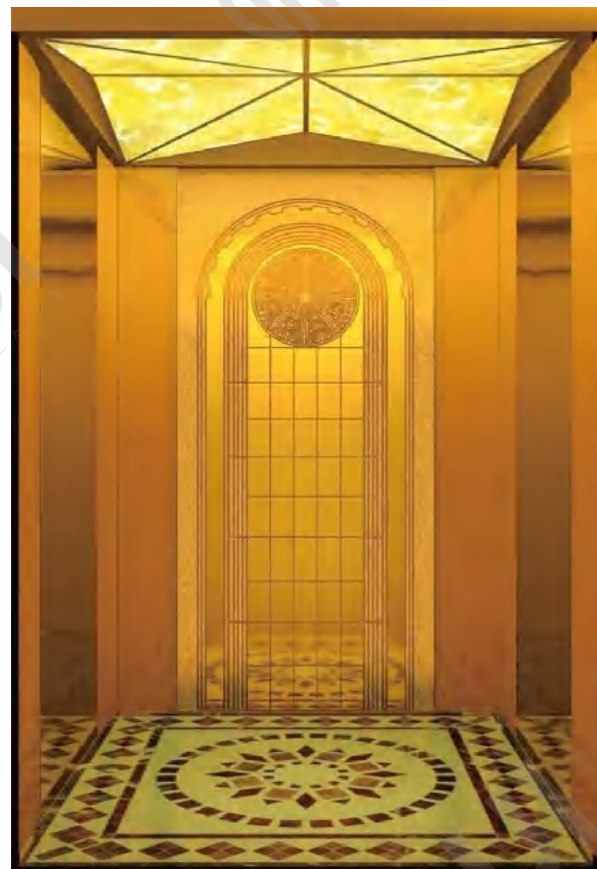

CMCP-141

OPTIONAL

Center plate: Mirror, etching, rose golds.

Auxiliary board: Mirror, rose gold.

Note: This pattern can also be processed into this color , concave gold, rose gold, champagne gold and black titanium.

CMCP-143

OPTIONAL

Center plate: Mirror, titanium.

Auxiliary board: Mirror, etching, titanium.

Note: This pattern can also be processed into this color , concave gold, rose gold, champagne gold and black titanium.

CMCP-142

OPTIONAL

Back center: Mirror, etching, titanium.

Back auxiliary: Sandblasted, titanium.

Side center: Mirror, titanium.

Side auxiliary: Sandblasted, titanium.

Note: This pattern can also be processed into this color , concave gold, rose gold, champagne gold and black titanium.

CMCP-144

OPTIONAL

Center plate: Mirror, etching, titanium.

Auxiliary board: Hairline, titanium.

Note: This pattern can also be processed into this color , concave gold, rose gold, champagne gold and black titanium.