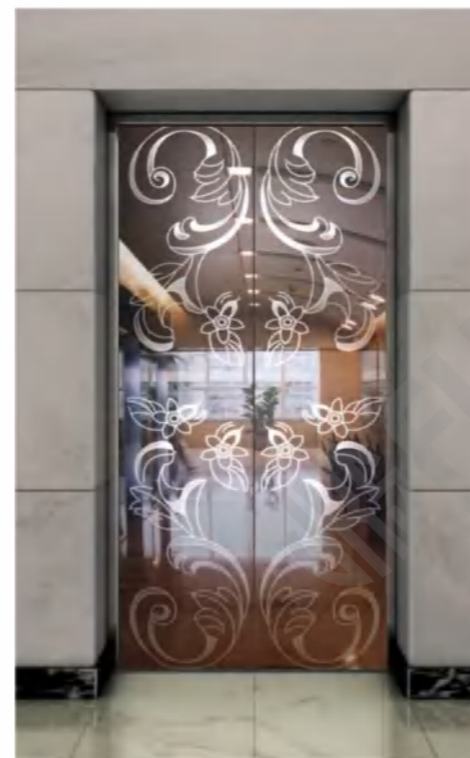

CMLD-067

Mirror, etching
Optional
Titanium, champagne gold, concave gold, rose gold, and black titanium.