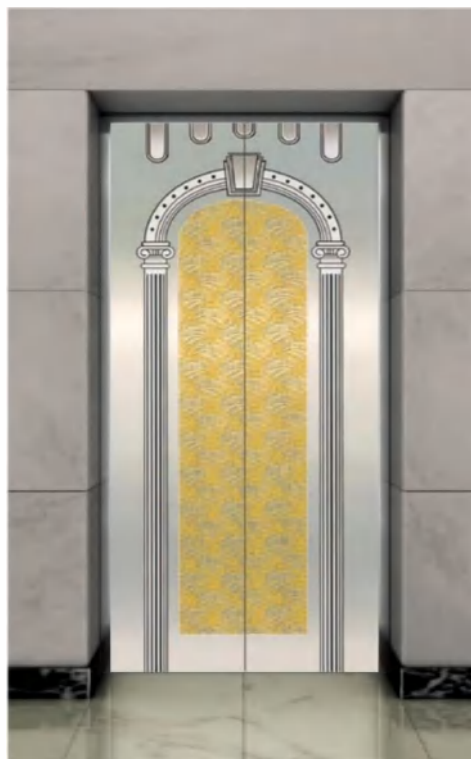

CMLD-108

Mirror,etching
Optional
 Titanium,champagne gold,concave gold,rose gold,and black titanium.

Landing door series

CMLD-109

Mirror,etching,hairline,concave gold
Optional
 Titanium,champagne gold,concave gold,rose gold,and black titanium.