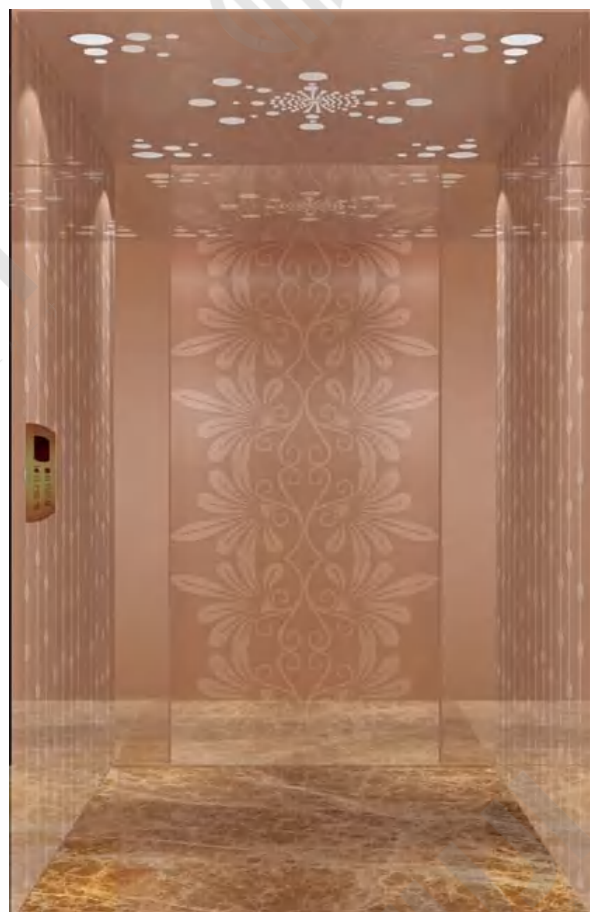

CMCP-150

OPTIONAL

Center plate: Mirror,etching,hairline,rose gold.

Auxiliary board: Mirror,rose gold.

Note: This pattern can also be processed into this color , concave gold, titanium gold, champagne gold and black titanium.