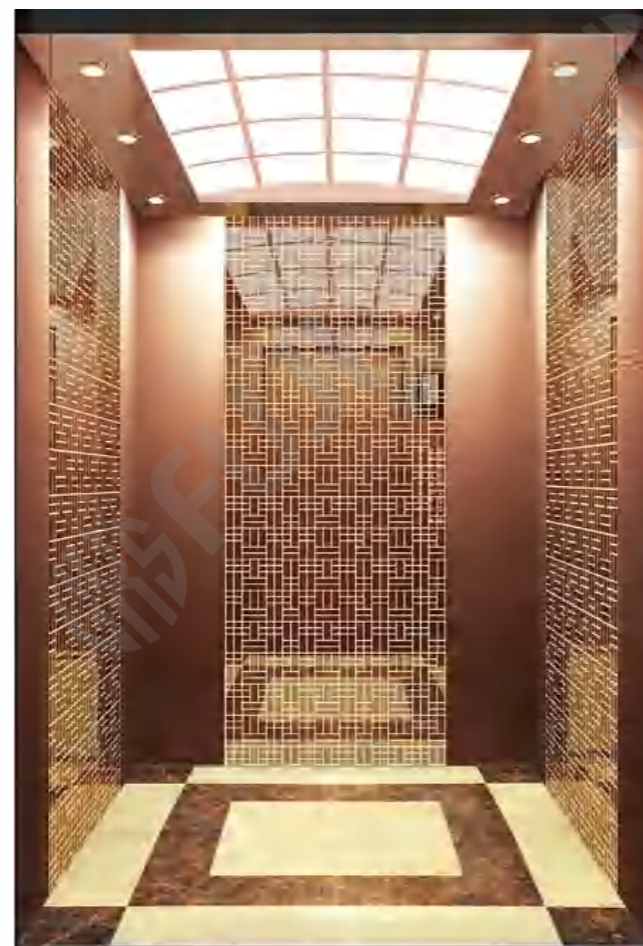

CMCP-101

OPTIONAL

Center plate: Mirror, etching, rose gold.

Auxiliary board: Mirror, sandblasted, rose gold.

Note: This pattern can also be processed into this color, titanium gold, concave gold, champagne gold, black titanium.

CMCP-102

OPTIONAL

Back wall: Mirror, etching, rose gold.

Side wall: Hairline, rose gold.

Note: This pattern can also be processed into this color, titanium gold, concave gold, champagne gold, black titanium.

CMCP-103

OPTIONAL

Center plate: Mirror, etching.

Auxiliary board: Hairline, rose gold.

Note: This pattern can also be processed into this color, titanium gold, concave gold, champagne gold, black titanium.

CMCP-104

OPTIONAL

Center plate: Mirror, etching, rose gold.

Auxiliary board: Hairline.

Note: This pattern can also be processed into this color, titanium gold, concave gold, champagne gold, black titanium.