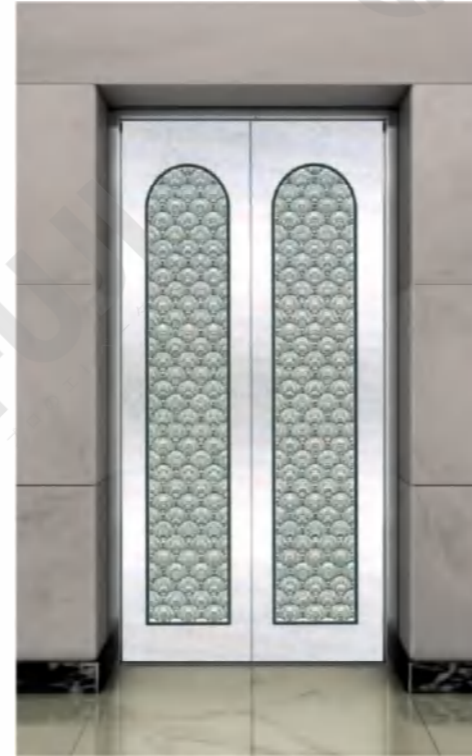

CMLD-075

Mirror,etching,hairline,chaotic lines

Optional

Titanium,champagne gold,concave gold,rose gold,and black titanium.