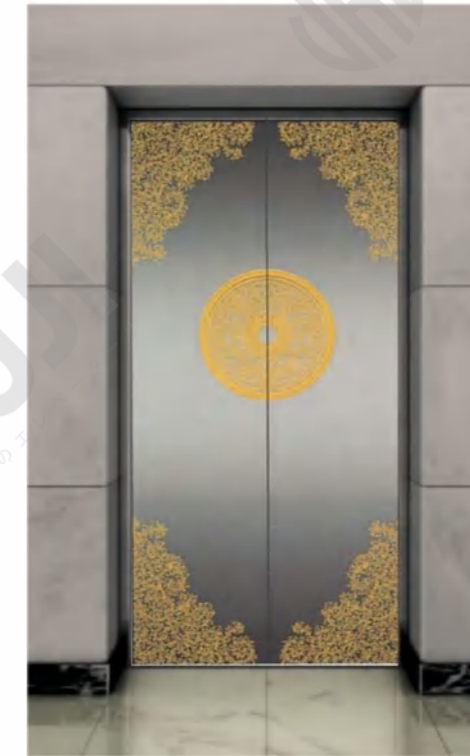

CMLD-044

Mirror, etching, concave gold

Optional
Titanium, champagne gold, rose gold, and black titanium.