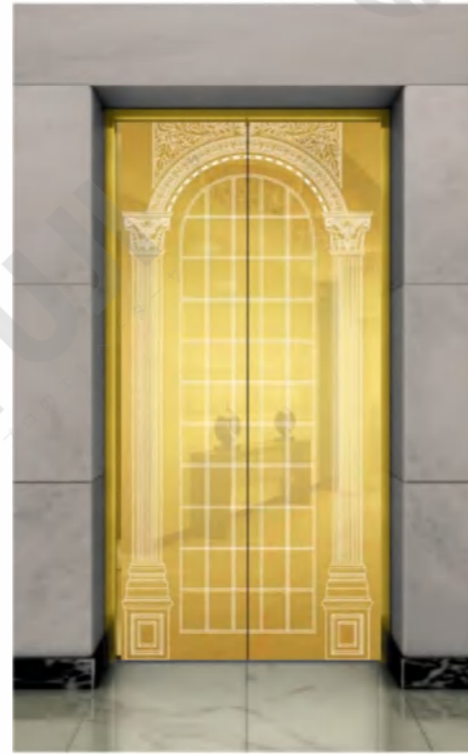

CMLD-183

Mirror, etching, titanium, chaotic lines

Optional

Champagne gold, concave gold, rose gold, and black titanium.