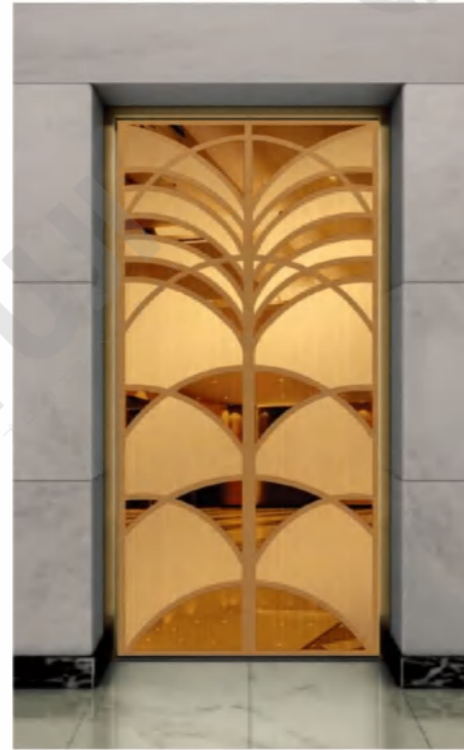

CMLD-279

Mirror, etching, hairline, rose gold

Optional
Champagne gold, concave gold, titanium, and black titanium.