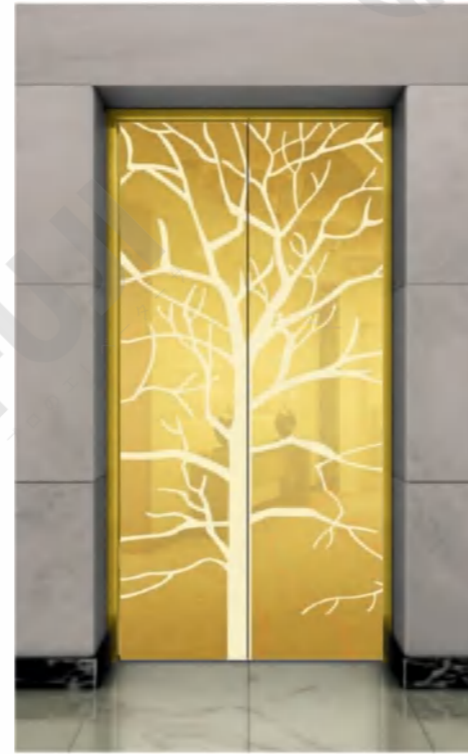

CMLD-159

Mirror, etching, titanium

Optional

Champagne gold, concave gold, rose gold, and black titanium.