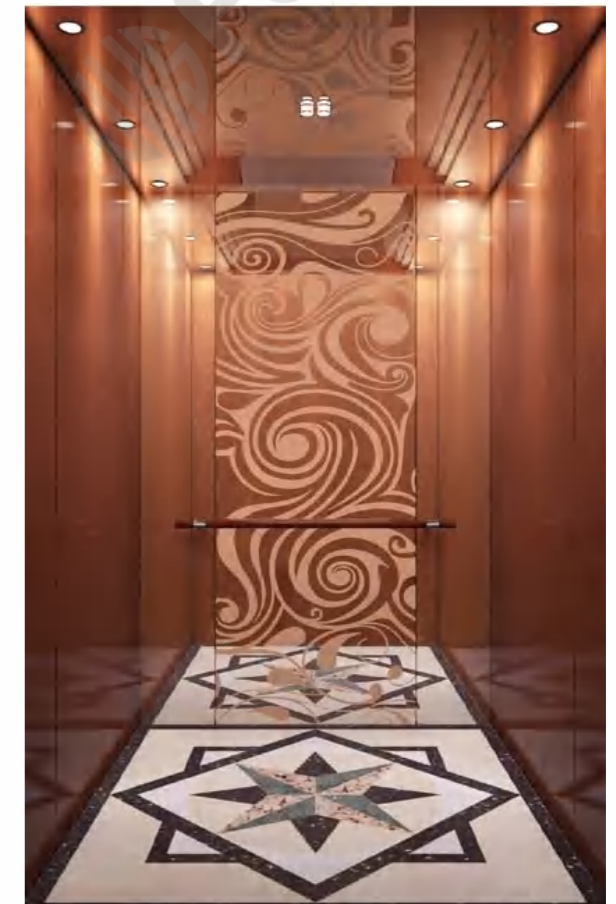

CMCP-152

OPTIONAL

Back center: Mirror,etching, rose gold.

Side center: Mirror,rose gold.

Auxiliary board: Mirror,rose gold.

Note: This pattern can also be processed into titanium gold, concave gold, titanium gold, champagne gold, and black titanium.