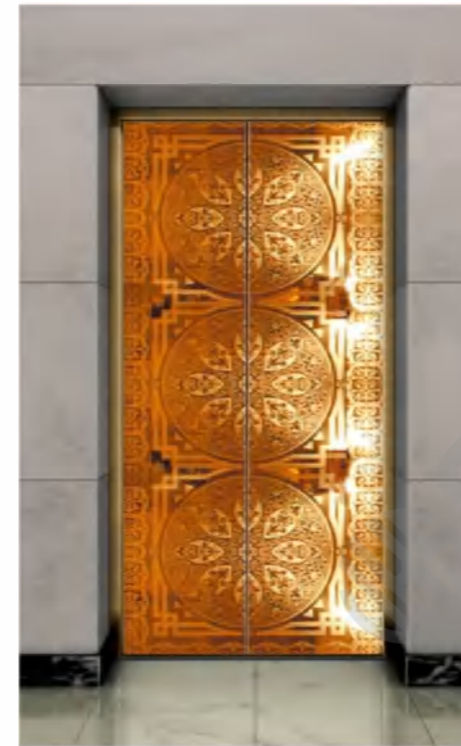

CMLD-281

Mirror, etching, rose gold

Optional
Champagne gold, concave gold, titanium, and black titanium.

CMLD-282

Mirror, etching, rose gold

Optional
Champagne gold, concave gold, titanium, and black titanium.