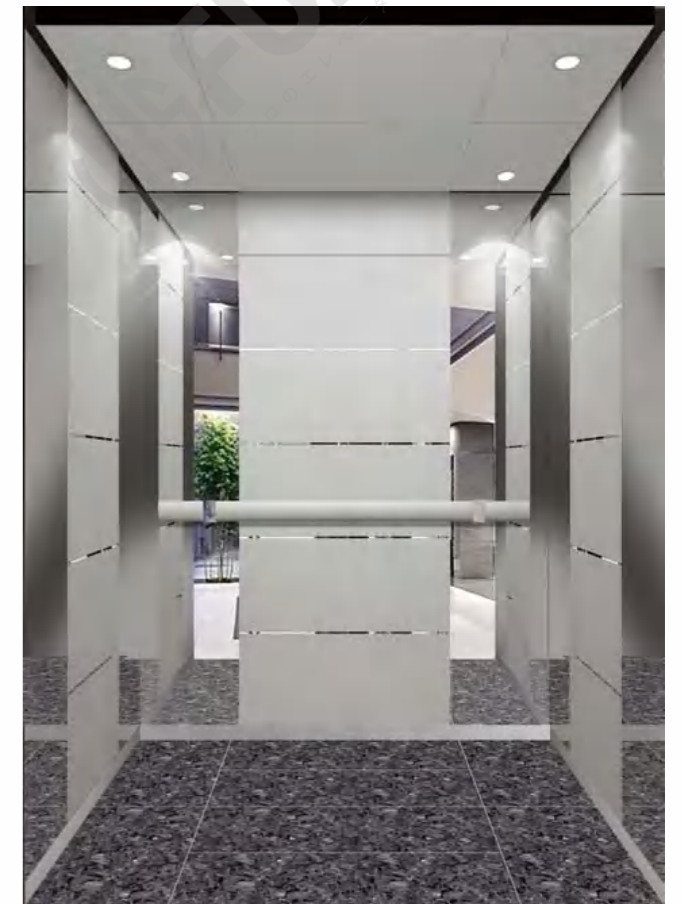

CMCP-088

OPTIONAL

Center plate: Mirror, sandblasted.

Auxiliary board: Mirror.

Note: This pattern can also be processed into titanium, rose gold, concave gold, champagne gold, and black titanium.