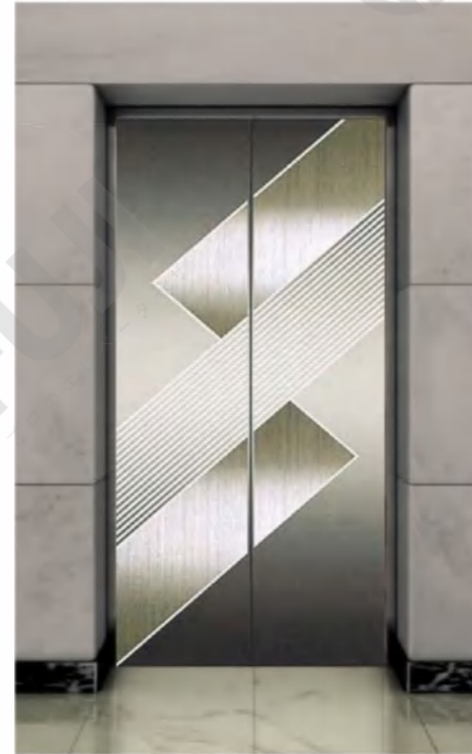

CMLD-027

Mirror, etching, hairline

Optional
Titanium, champagne gold, concave gold, rose gold, and black titanium.