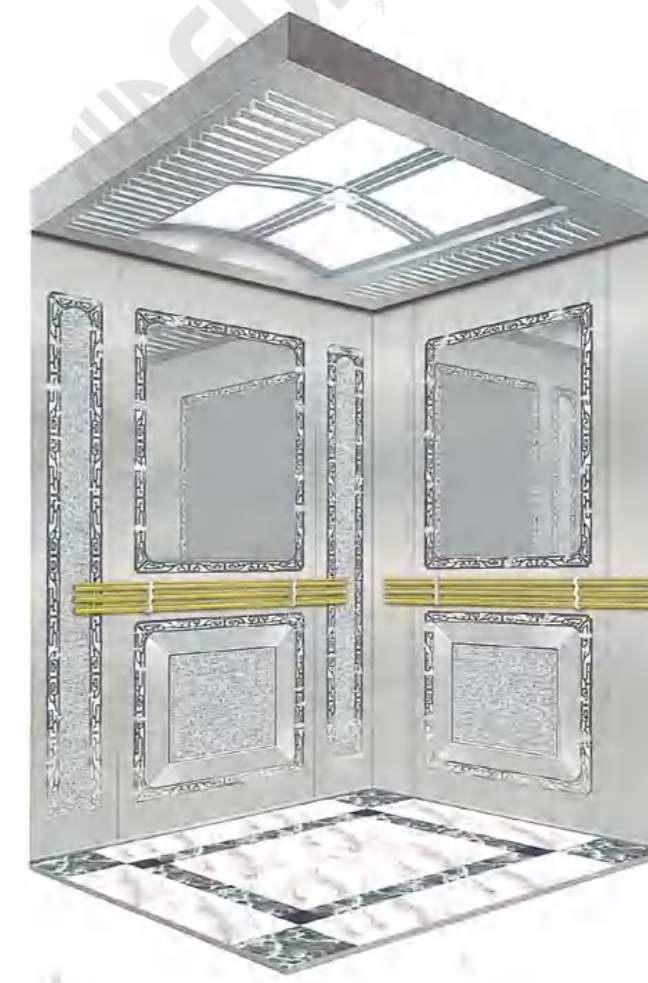

CMCP-037

OPTIONAL

Center plate: Mirror, etching, hairline.

Auxiliary board: Hairline.

Note: This pattern can also be processed into titanium gold, concave gold, rose gold, champagne gold, and black titanium.

CMCP-038

OPTIONAL

Center plate: Mirror, etching, hairline, chaotic lines, concave gold.

Auxiliary board: Chaotic lines, etching.

Note: This pattern can also be processed into primary colors, titanium gold, rose gold, champagne gold, black titanium.

CMCP-039

OPTIONAL

Center plate: Mirror, etching.

Auxiliary board: Mirror, etching.

Note: This pattern can also be processed into titanium gold, concave gold, rose gold, champagne gold, and black titanium.

CMCP-040

OPTIONAL

Center plate: Mirror, etching, hairline.

Auxiliary board: Mirror, etching.

Note: This pattern can also be processed into titanium gold, concave gold, rose gold, champagne gold, and black titanium.