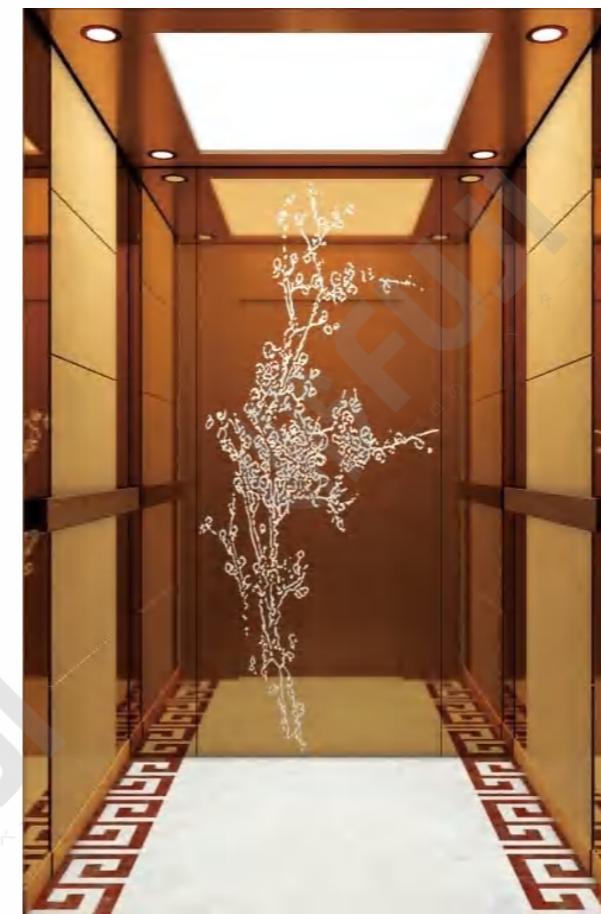

CMCP-149

OPTIONAL

Center plate: Mirror,rose gold.

Auxiliary board: Mirror,etching,rose gold.

Note: This pattern can also be processed into this color , concave gold, titanium gold, champagne gold and black titanium.

CMCP-151

OPTIONAL

Back center: Mirror,etching, rose gold.

Side center: Mirror,sandblasted, titanium.

Auxiliary board: Mirror,rose gold.

Note: This pattern can also be processed into titanium gold, concave gold, titanium gold, champagne gold, and black titanium.