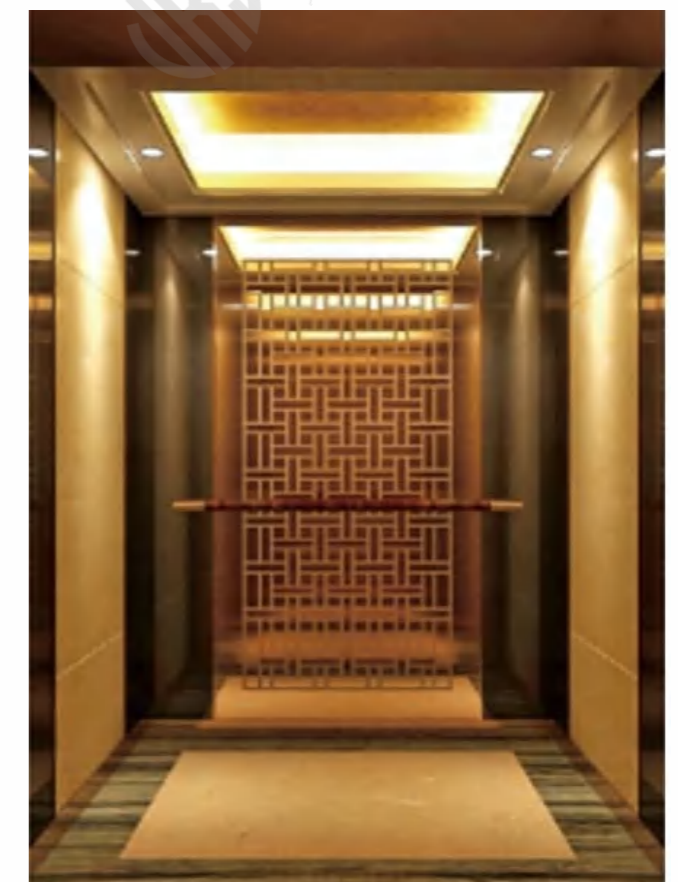

CMCP-136

OPTIONAL

Back center: Mirror, etching, rose gold.

Side center: Mirror, sandblasted, titanium.

Auxiliary board: Mirror, black titanium.

Note: This pattern can also be processed into this color, concave gold, rose gold, champagne gold and black titanium.