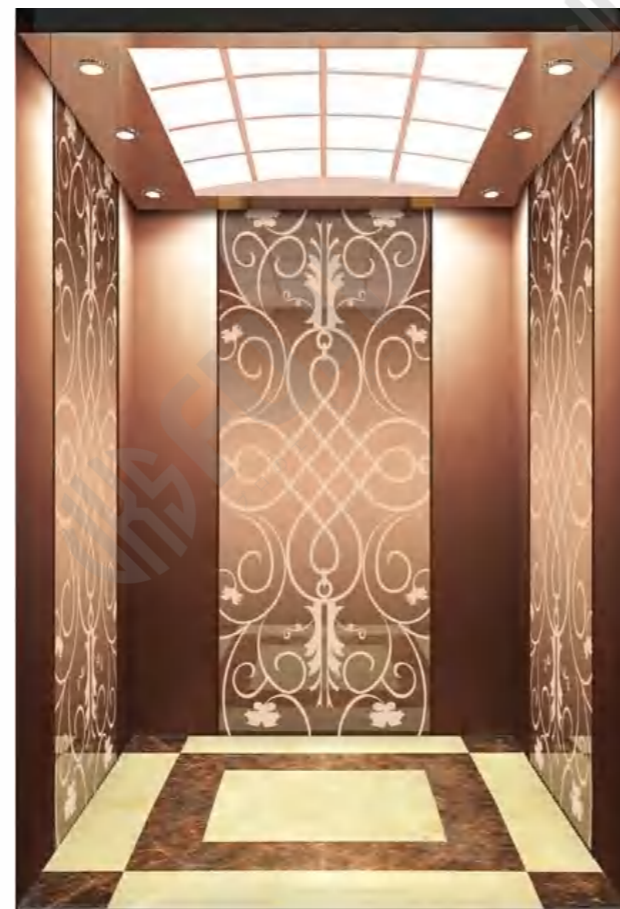

CMCP-194

OPTIONAL

Center plate: Mirror, etching, rose gold.

Auxiliary board: Hairline, rose gold.

Note: This pattern can also be processed into this color, titanium gold, concave gold, champagne gold, black titanium..