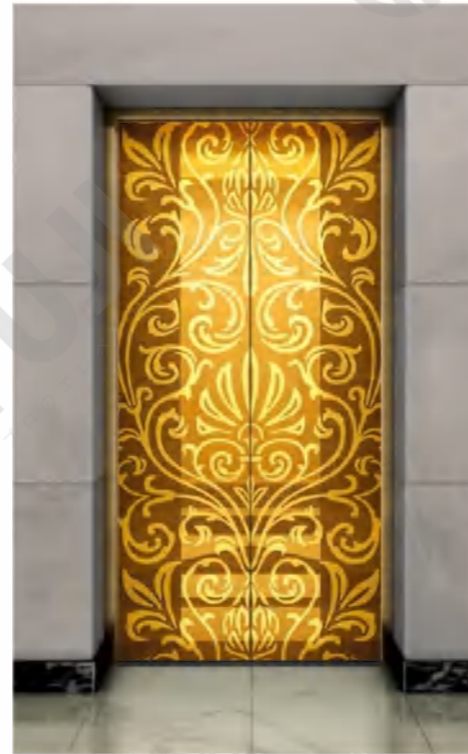

CMLD-147

Mirror, etching, titanium

Optional

Champagne gold, concave gold, rose gold, and black titanium.