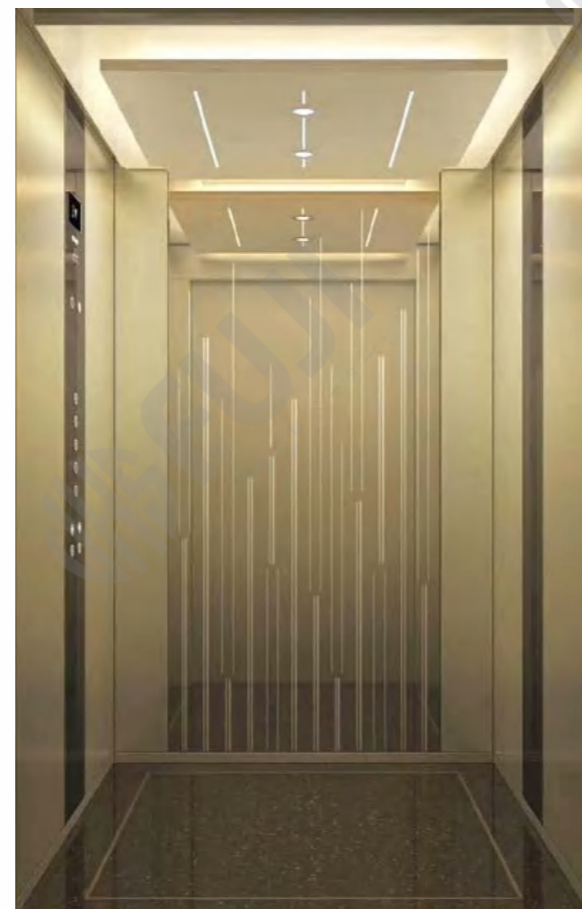

CMCP-190

OPTIONAL

Back center: Mirror, etching, champagne gold.

Side center: Mirror, champagne gold.

Auxiliary board: Hairline, champagne gold.

Note: This pattern can also be processed into this color, titanium gold, concave gold, rose gold, and black titanium.