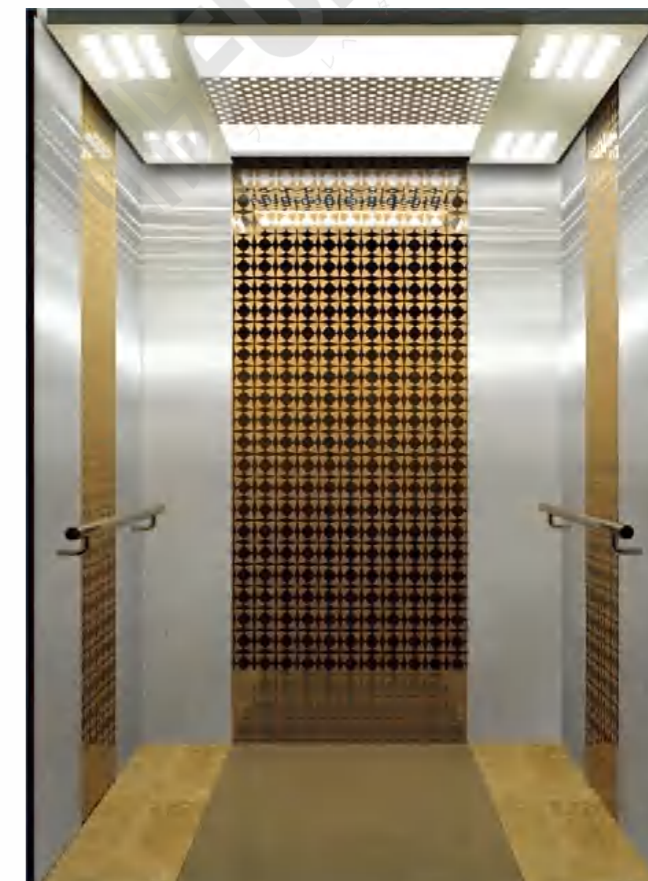

CMCP-072

OPTIONAL

Center plate: Mirror, etching, titanium.

Auxiliary board: Hairline.

Note: This pattern can also be processed into primary colors, rose gold, concave gold, champagne gold, and black titanium.