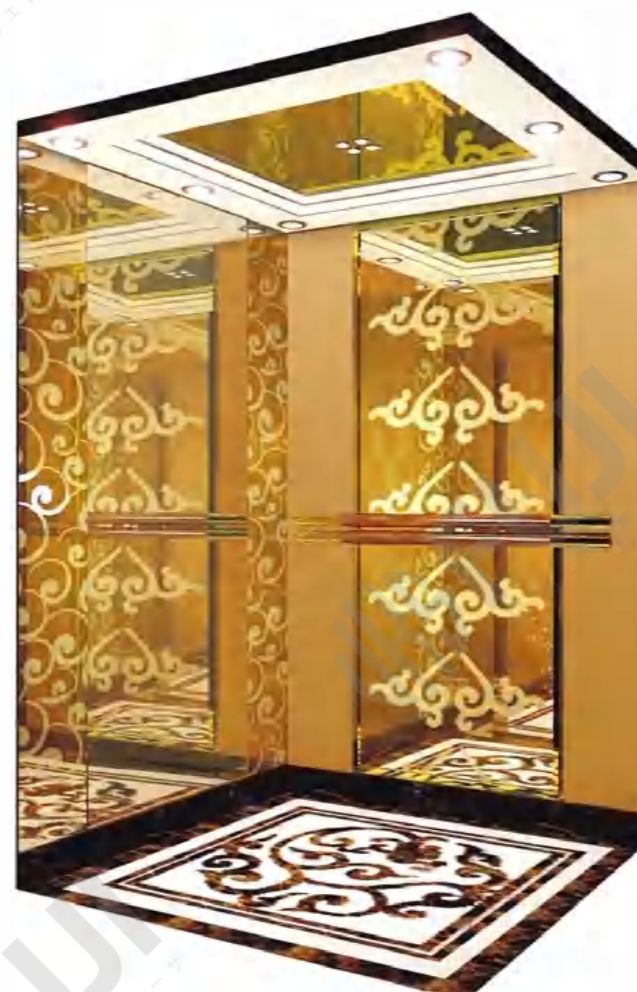

CMCP-045

OPTIONAL

Back middle: Mirror, etching, rose gold.

Side center: Mirror, rose gold.

Subsequent: Mirror, rose gold.

Side accessory: Hairline, rose gold.

Note: This pattern can also be processed into primary colors, titanium gold, concave gold, champagne gold, and black titanium colors.

CMCP-046

OPTIONAL

Center plate: Mirror, etching, hairline, chaotic lines, titanium.

Auxiliary board: Mirror, titanium.

Note: This pattern can also be processed into primary colors, concave gold, rose gold, champagne gold, and black titanium.

CMCP-047

Back middle: Mirror, etching, titanium.

Side center: Mirror, titanium.

Subsequent: Hairline, titanium.

Side accessory: Mirror, etching, titanium.

Note: This pattern can also be processed into primary colors, concave gold, rose gold, champagne gold, and black titanium.

CMCP-048

OPTIONAL

Center plate: Mirror, etching, titanium.

Auxiliary board: Hairline, titanium.

Note: This pattern can also be processed into primary colors, concave gold, rose gold, champagne gold, and black titanium.