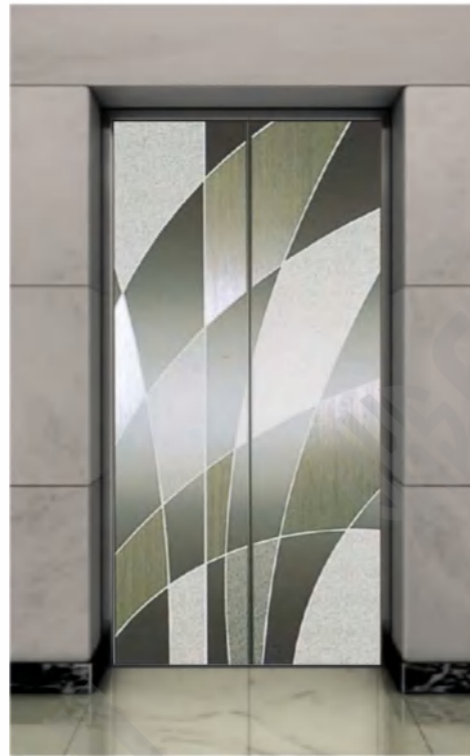

CMLD-036

Mirror, etching, hairline

Optional
Titanium, champagne gold, concave gold, rose gold, and black titanium.

Landing door series

CMLD-037

Mirror, etching, hairline

Optional
Titanium, champagne gold, concave gold, rose gold, and black titanium.