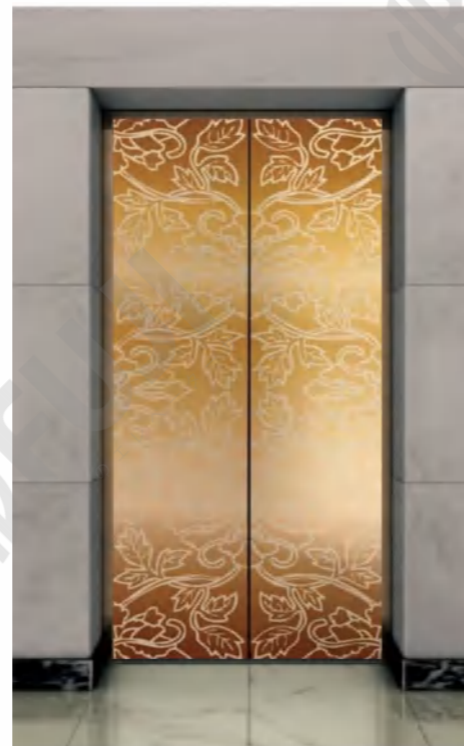

CMLD-282

Mirror, etching, rose gold

Optional
Champagne gold, concave gold, titanium, and black titanium.