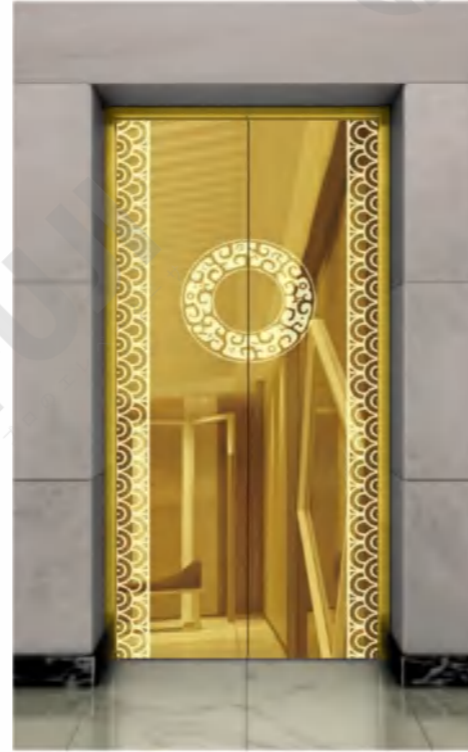

CMLD-171

Mirror, etching, titanium

Optional

Champagne gold, concave gold, rose gold, and black titanium.