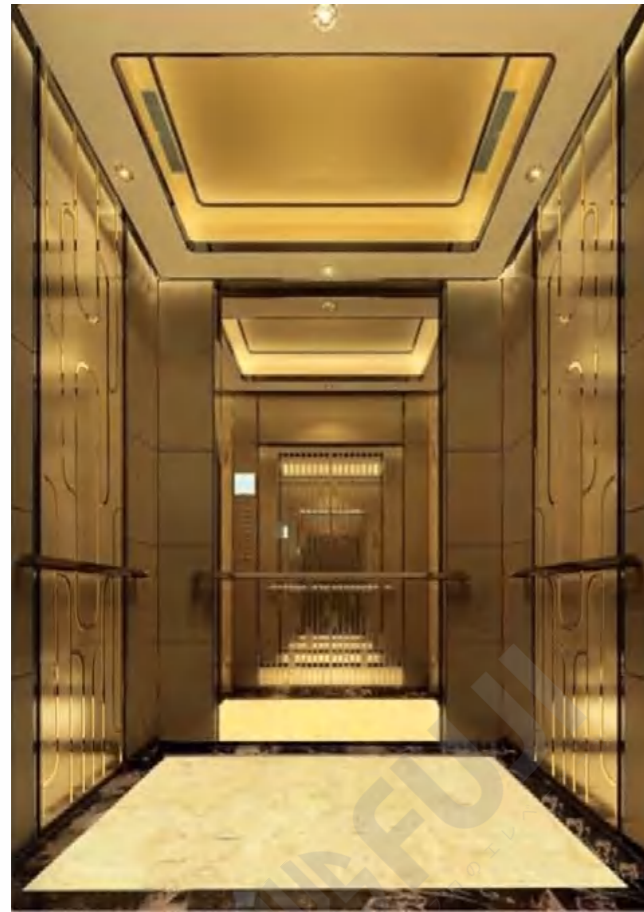

CMCP-168

OPTIONAL

Back center: Mirror,etching,rose gold.

Side center: Wood veneer.

Auxiliary board: Mirror,rose gold.

Note: This pattern can also be processed into this color, titanium gold, concave gold, champagne gold, black titanium.