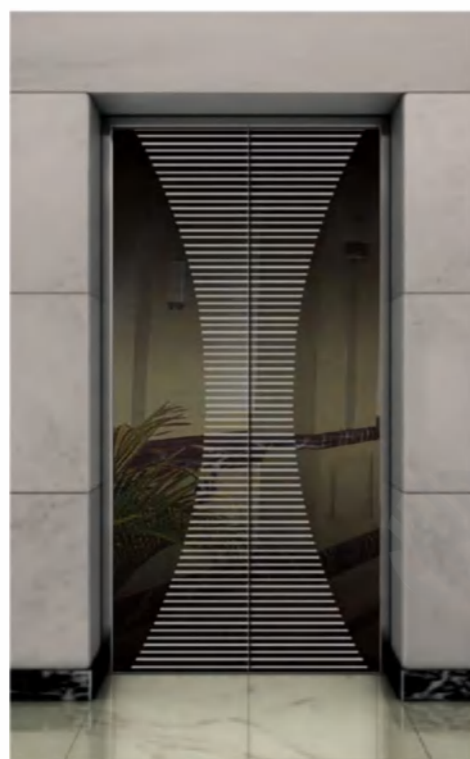

CMLD-065

Mirror, etching, black titanium
Optional
Titanium, champagne gold, concave gold and rose gold.