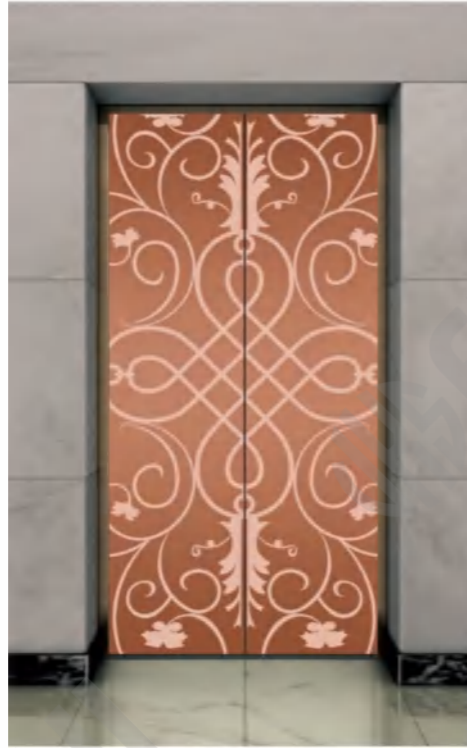

Champagne gold, concave gold, titanium, and black titanium.

Landing door series

CMLD-241

Mirror, etching, rose gold

Optional
Champagne gold, concave gold, titanium, and black titanium.

CMLD-242

Mirror, etching, rose gold