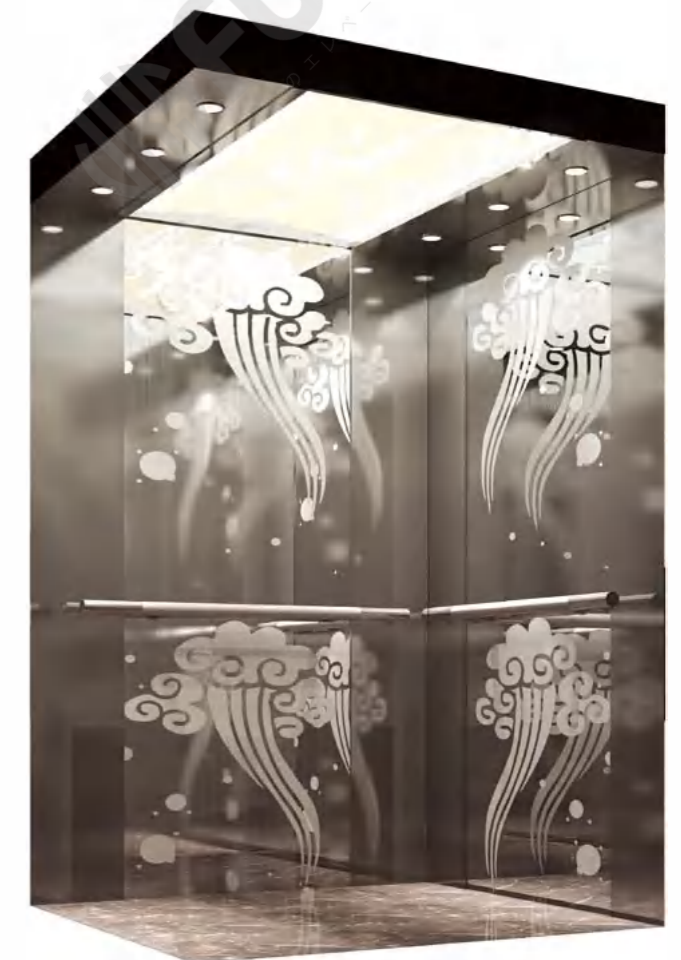

CMCP-084

OPTIONAL

Center plate: Mirror, etching.

Auxiliary board: Hairline.

Note: This pattern can also be processed into titanium, rose gold, concave gold, champagne gold, and black titanium.