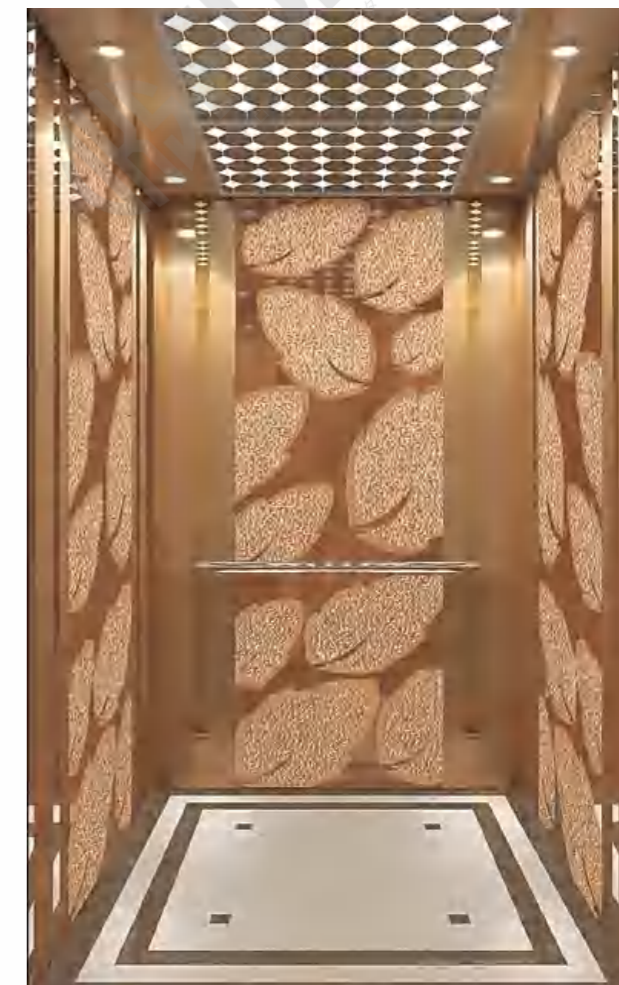

CMCP-105

OPTIONAL

Center plate: Mirror, etching, rose gold.

Auxiliary board: Hairline, rose gold.

Note: This pattern can also be processed into this color, titanium gold, concave gold, champagne gold, black titanium.

CMCP-106

OPTIONAL

Back wall: Mirror, etching, rose gold.

Side wall: Hairline, rose gold.

Note: This pattern can also be processed into this color, titanium gold, concave gold, champagne gold, black titanium.

CMCP-107

OPTIONAL

Center plate: Mirror, etching, rose gold.

Auxiliary board: Mirror, etching, rose gold.

Note: This pattern can also be processed into this color, titanium gold, concave gold, champagne gold, black titanium.

CMCP-108

OPTIONAL

Center plate: Mirror, etching, rose gold.

Auxiliary board: Mirror, hairline, rose gold.

Note: This pattern can also be processed into this color, titanium gold, concave gold, champagne gold, black titanium.