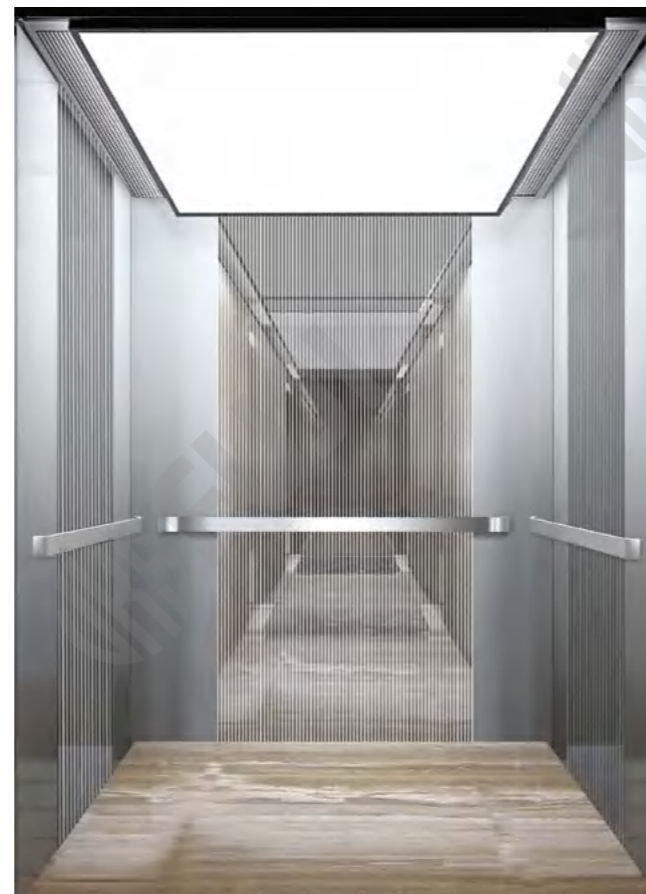

Car decoration series

CMCP-113

OPTIONAL

Center plate: Mirror, hairline, etching.

Auxiliary board: Hairline.

Note: This pattern can also be processed into titanium gold, concave gold, rose gold, champagne gold, black titanium.

CMCP-114

OPTIONAL

Back wall: Mirror, etching.

Side wall: Hairline.

Note: This pattern can also be processed into titanium gold, concave gold, rose gold, champagne gold, black titanium.

CMCP-115

OPTIONAL

Center plate: Mirror, etching.

Auxiliary board: Hairline.

Note: This pattern can also be processed into titanium gold, concave gold, rose gold, champagne gold, black titanium.

CMCP-116

OPTIONAL

Center plate: Mirror, etching.

Auxiliary board: Hairline.

Note: This pattern can also be processed into titanium gold, concave gold, rose gold, champagne gold, black titanium.