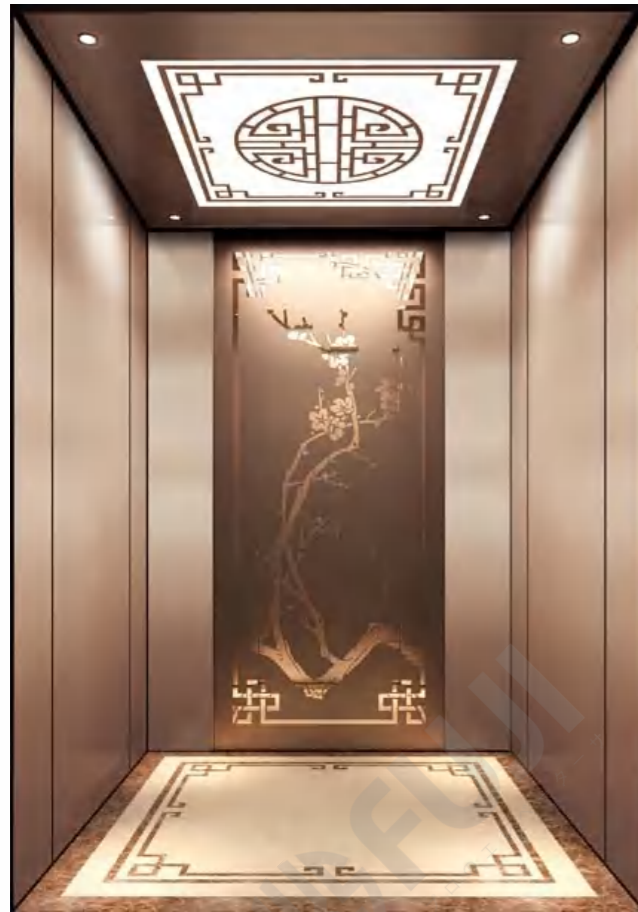

CMCP-173

OPTIONAL

Back center: Mirror,sandblasted,rose gold.

Back auxiliary: Sandblasted,rose gold.

Back wall: Sandblasted,rose gold.

Note: This pattern can also be processed into this color, titanium gold, concave gold, champagne gold, black titanium.

CMCP-175

OPTIONAL

Center plate: Mirror,etching,rose gold.

Auxiliary board: Mirror,rose gold.

Note: This pattern can also be processed into this color, titanium gold, concave gold, champagne gold, black titanium.

CMCP-174

OPTIONAL

Back center: Mirror,etching,rose gold.

Side center: Mirror,rose gold.

Auxiliary board: Hairline,rose gold.

Note: This pattern can also be processed into this color, titanium gold, concave gold, champagne gold, black titanium.

CMCP-176

OPTIONAL

Back center : Marble inlay, sandblasted, rose gold.

Side center : Mirror, rose gold.

Back auxiliary: Mirror, rose gold.

Side auxiliary: Sandblasted,rose gold.

Note: This pattern can also be processed into this color, titanium gold, concave gold, champagne gold, black titanium.