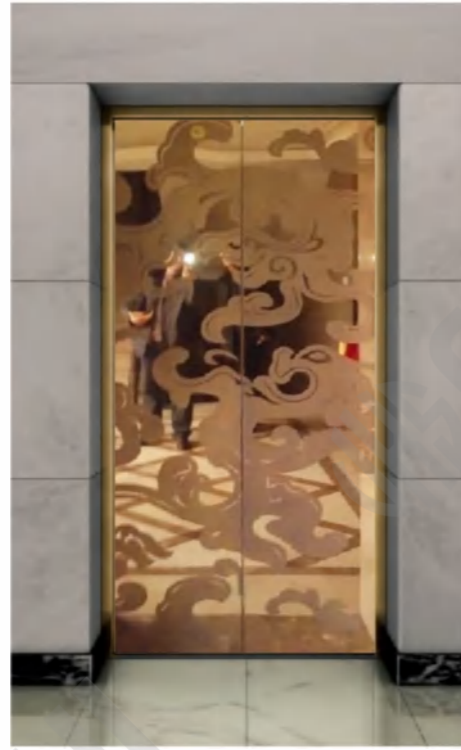

Mirror, etching, rose gold

Optional

Champagne gold, concave gold, titanium, and black titanium.

Landing door series

CMLD-277

Mirror, etching, rose gold

Optional
Champagne gold, concave gold, titanium, and black titanium.