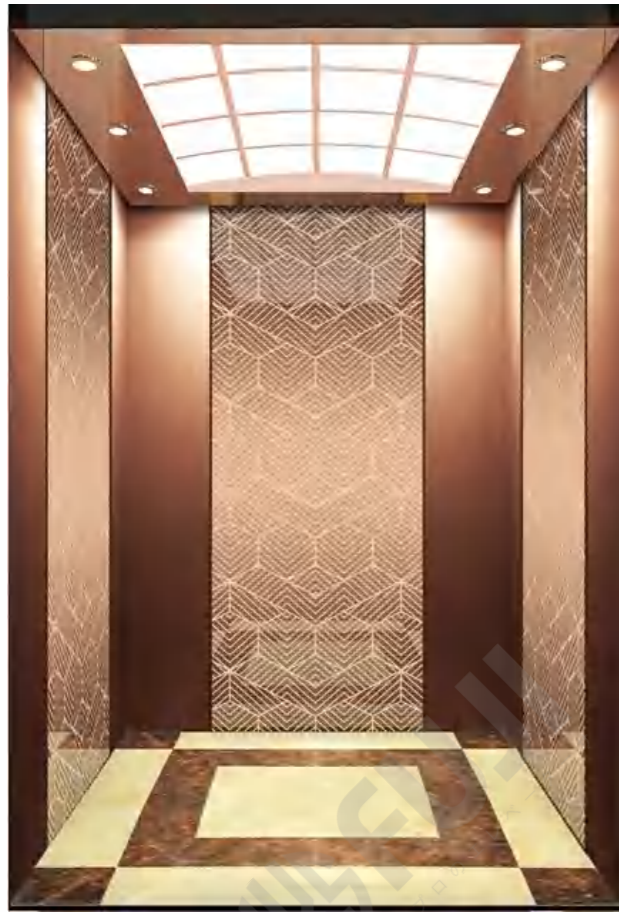

CMCP-197

OPTIONAL

Center plate: Mirror, etching, rose gold.

Auxiliary board: Hairline, rose gold.

Note: This pattern can also be processed into this color, titanium gold, concave gold, champagne gold, black titanium.

CMCP-199

OPTIONAL

Back center: Sandblasting, etching, black titanium.

Back auxiliary: Hairline, black titanium.

Side center: Hairline, black titanium.

Side auxiliary : Sandblasting, black titanium.

Note: This pattern can also be processed into this color, titanium gold, concave gold, rose gold, champagne gold.

CMCP-198

OPTIONAL

Back center: Mirror, etching, champagne gold.

Back auxiliary: Hairline, champagne gold.

Side center: Hairline, champagne gold.

Side auxiliary : Mirror, champagne gold.

Note: This pattern can also be processed into this color, titanium gold, concave gold, rose gold, and black titanium.

CMCP-200

OPTIONAL

Center plate: Mirror, etching.

Auxiliary board: Hairline, etching.

Note: This pattern can also be processed into titanium gold, concave gold, rose gold, champagne gold, and black titanium.