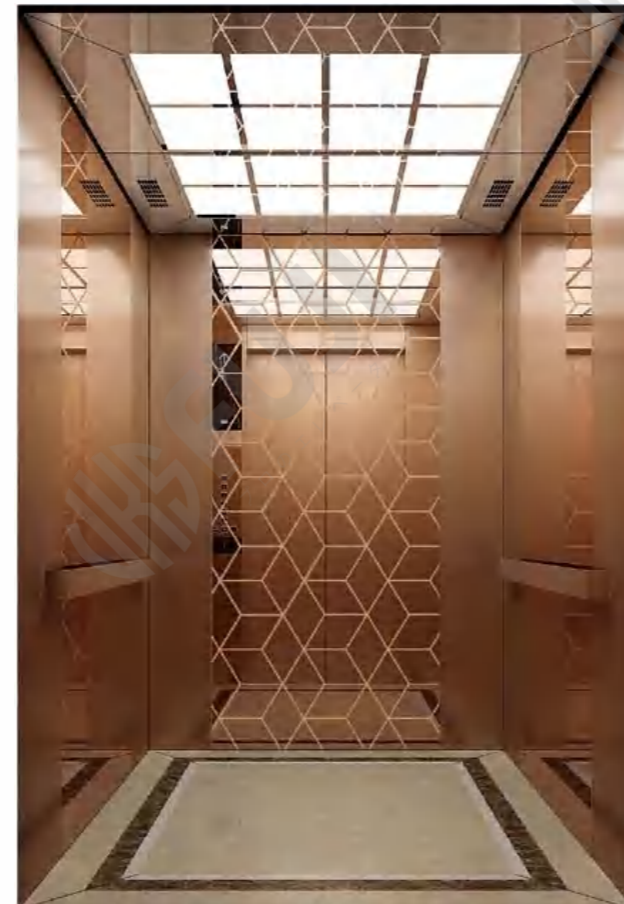

CMCP-174

OPTIONAL

Back center: Mirror,etching,rose gold.

Side center: Mirror,rose gold.

Auxiliary board: Hairline,rose gold.

Note: This pattern can also be processed into this color, titanium gold, concave gold, champagne gold, black titanium.