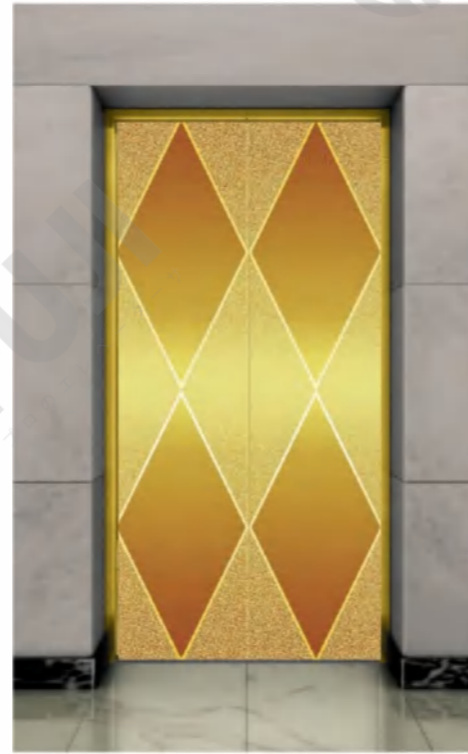

Landing door series

CMLD-193

Mirror, etching, hairline, titanium

Optional
Champagne gold, concave gold, rose gold, and black titanium.

CMLD-194

Mirror, etching, hairline, titanium

Optional
Champagne gold, concave gold, rose gold, and black titanium.