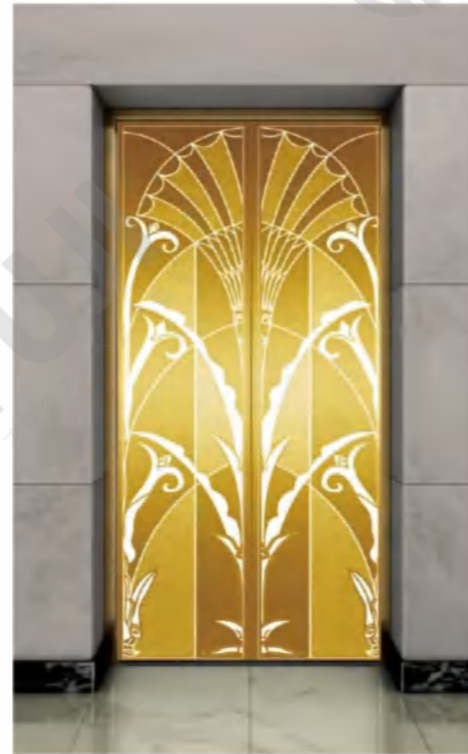

CMLD-135

Mirror, etching, titanium

Optional

Champagne gold, concave gold, rose gold, and black titanium.