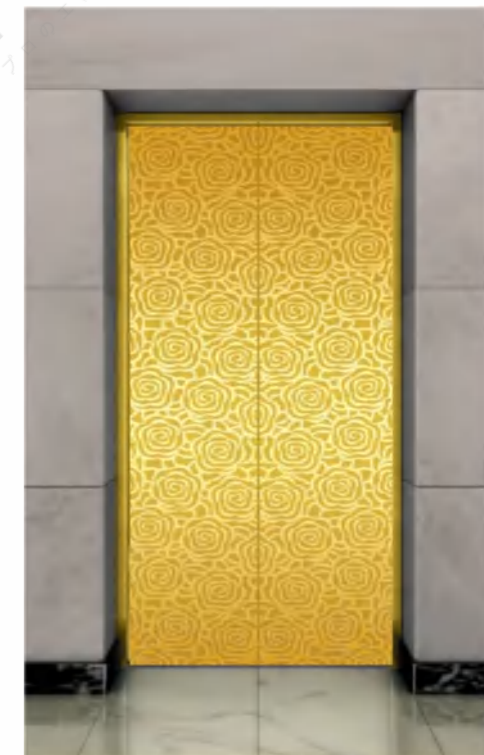

CMLD-144

Mirror, etching, titanium

Optional

Champagne gold, concave gold, rose gold, and black titanium.