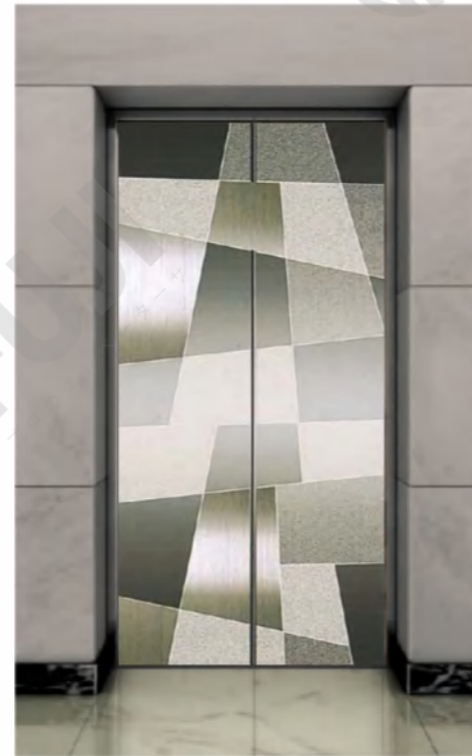

CMLD-039

Mirror, etching, hairline

Optional
Titanium, champagne gold, concave gold, rose gold, and black titanium.