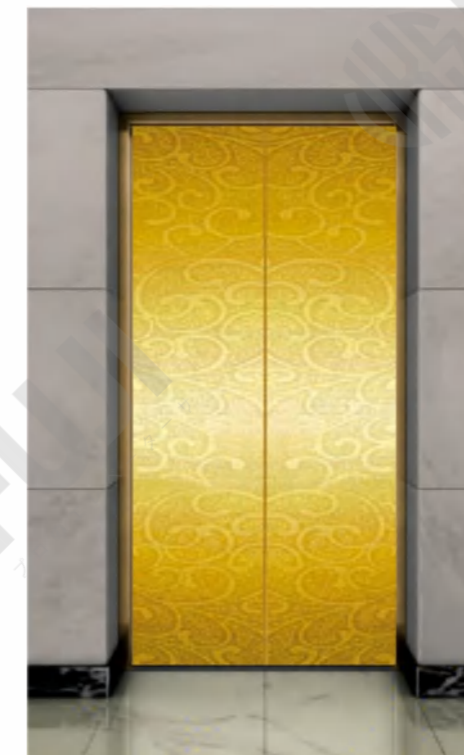

CMLD-143

Mirror, etching, titanium

Optional

Champagne gold, concave gold, rose gold, and black titanium.