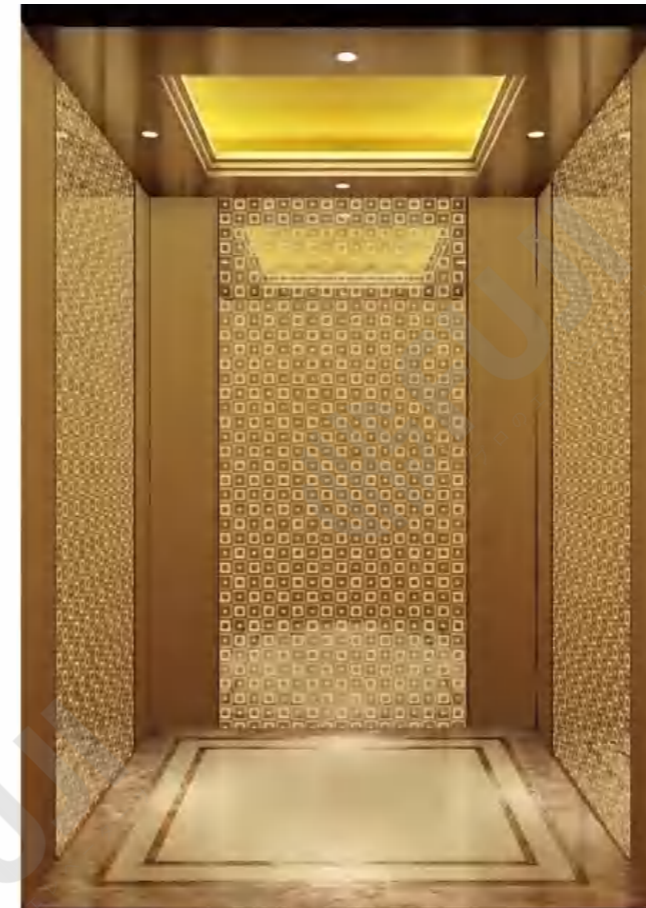

CMCP-189

OPTIONAL

Center plate: Mirror, etching, titanium.

Auxiliary board: Hairline, titanium.

Note: This pattern can also be processed into titanium gold, concave gold, rose gold, champagne gold, black titanium..