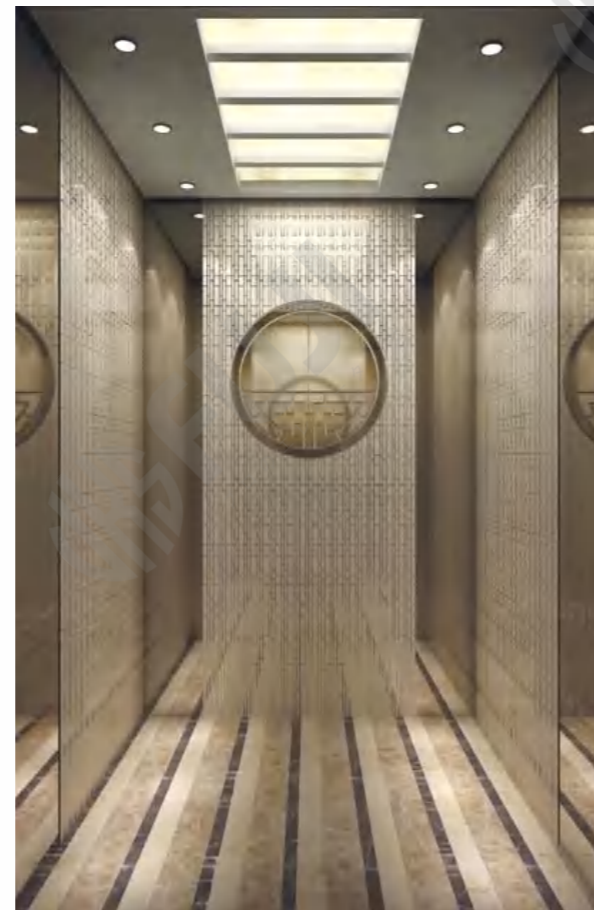

CMCP-170

OPTIONAL

Center plate: Mirror,etching.

Auxiliary board: Mirror.

Note: This pattern can also be processed into this color, rose gold, concave gold, champagne gold, black titanium.