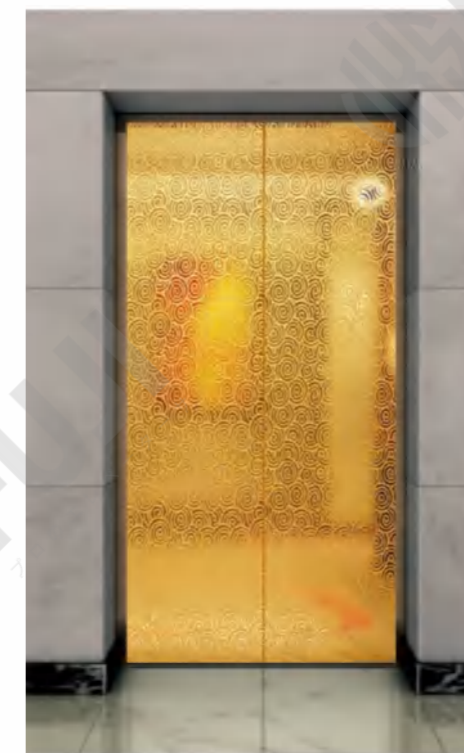

CMLD-167

Mirror, etching, titanium

Optional

Champagne gold, concave gold, rose gold, and black titanium.