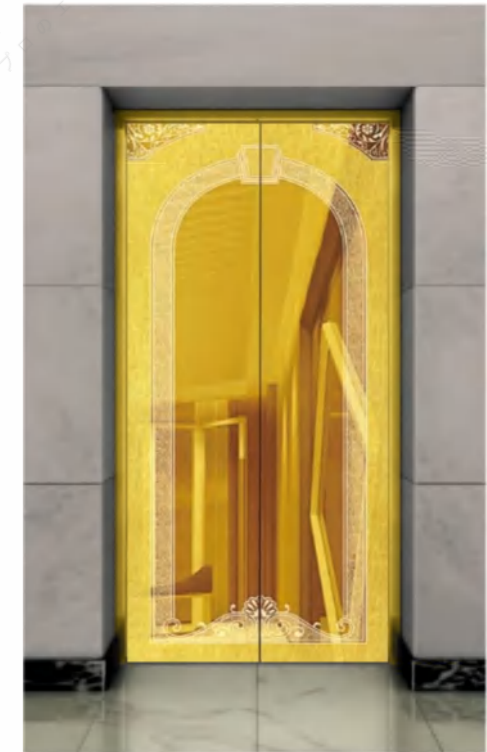

Optional

Champagne gold, concave gold, rose gold, and black titanium.

CMLD-180

Mirror, etching, titanium

Optional

Champagne gold, concave gold, rose gold, and black titanium.

Landing door series

CMLD-181