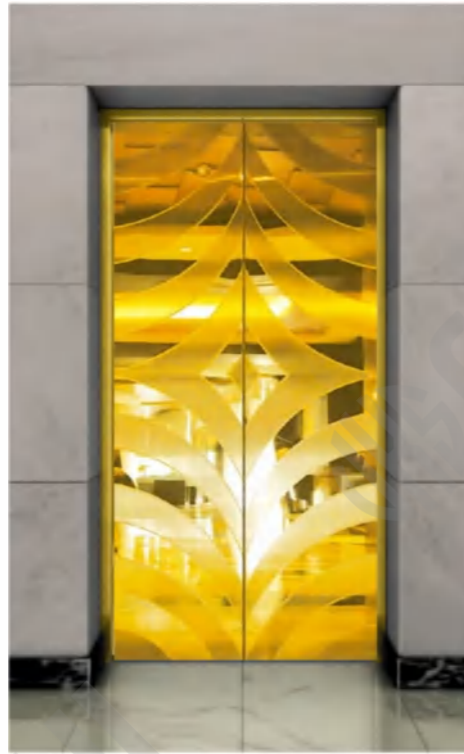

Landing door series

CMLD-133

Mirror, etching, titanium, hairline

Optional

Champagne gold, concave gold, rose gold, and black titanium.

CMLD-134

Mirror, etching, titanium

Optional