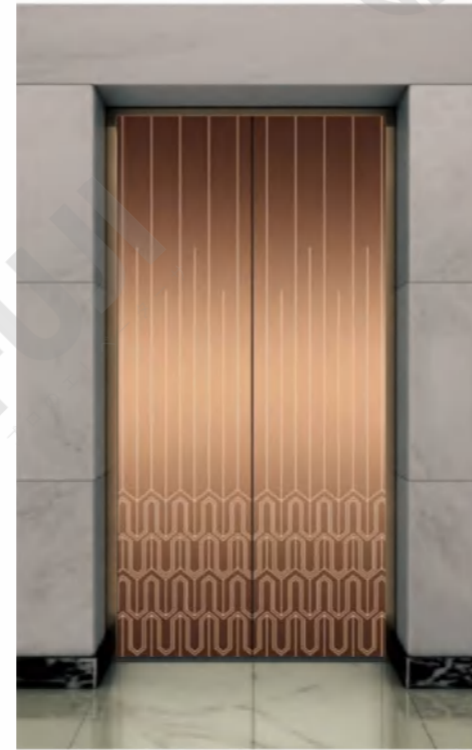

CMLD-231

Mirror, etching, rose gold

Optional

Champagne gold, concave gold, titanium, and black titanium.