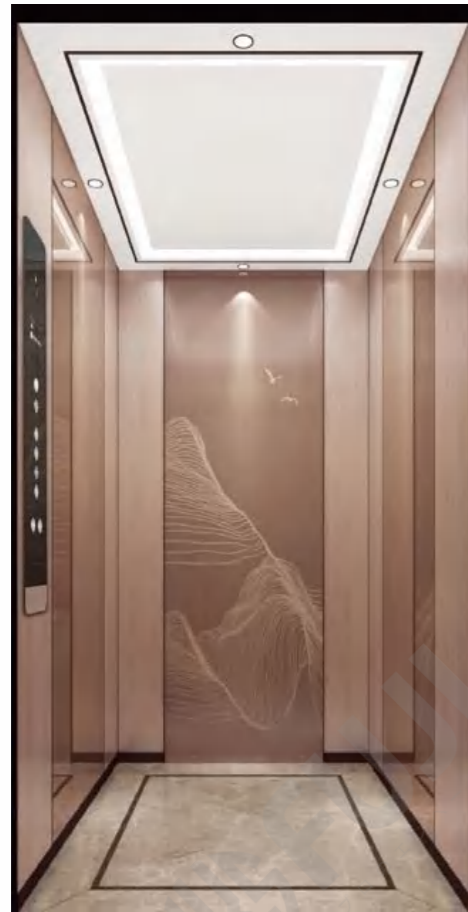

CMCP-177

OPTIONAL

Back center: Mirror, etching, rose gold.

Side center: Mirror, rose gold.

Auxiliary board: Hairline, rose gold.

Note: This pattern can also be processed into this color, titanium gold, concave gold, champagne gold, black titanium.