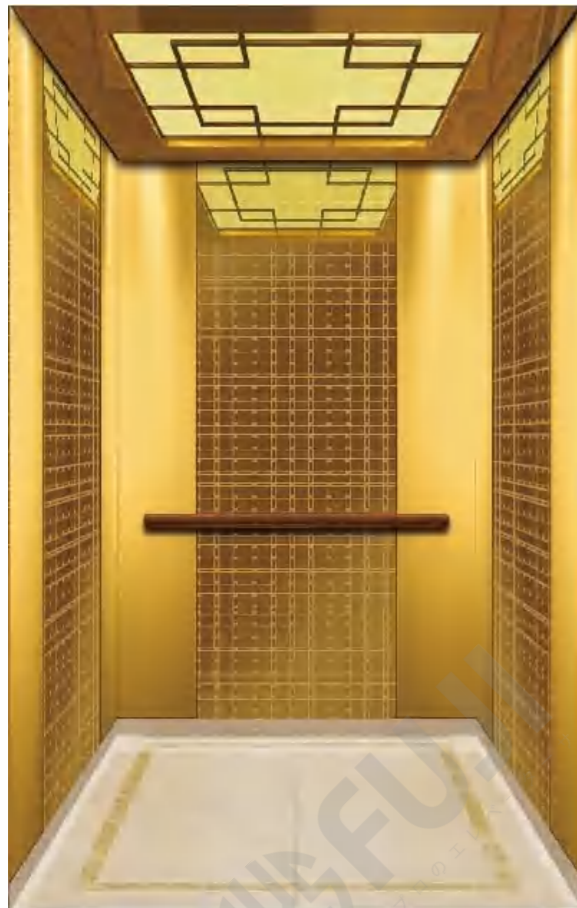

CMCP-189

OPTIONAL

Center plate: Mirror, etching, titanium.

Auxiliary board: Hairline, titanium.

Note: This pattern can also be processed into titanium gold, concave gold, rose gold, champagne gold, black titanium..

CMCP-191

OPTIONAL

Center plate: Mirror, etching, titanium.

Auxiliary board: Hairline, titanium.

Note: This pattern can also be processed into this color, rose gold, concave gold, champagne gold, black titanium.

CMCP-190

OPTIONAL

Back center: Mirror, etching, champagne gold.

Side center: Mirror, champagne gold.

Auxiliary board: Hairline, champagne gold.

Note: This pattern can also be processed into this color, titanium gold, concave gold, rose gold, and black titanium.

CMCP-192

OPTIONAL

Center plate: Mirror, etching, titanium.

Auxiliary board: Mirror, titanium.

Note: This pattern can also be processed into this color, concave gold, rose gold, champagne gold, and black titanium.