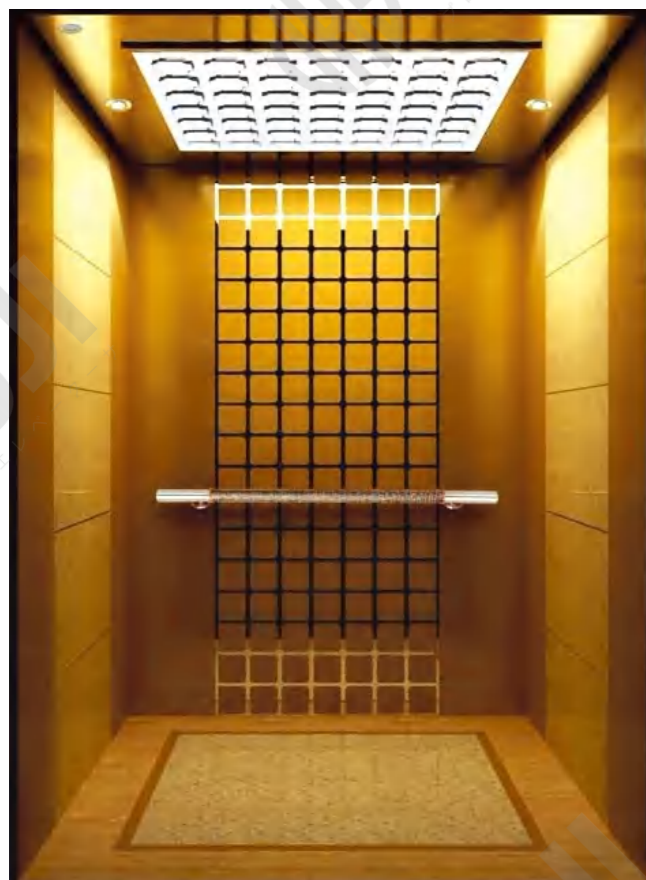

CMCP-065

OPTIONAL

Back middle: Mirror, etching,titanium.

Side center: Mirror, sandblasted,titanium.

Auxiliary board: Hairline,titanium.

Note: This pattern can also be processed into primary colors, rose gold, concave gold, champagne gold, and black titanium.

CMCP-066

OPTIONAL

Center plate: Mirror, etching,titanium.

Auxiliary board: Mirror,titanium.

Note: This pattern can also be processed into primary colors, rose gold, concave gold, champagne gold, and black titanium.

CMCP-067

OPTIONAL

Back wall: Mirror, chaotic lines,titanium.

Side center: Mirror,titanium.

Side auxiliary: Chaotic lines,titanium.

Note: This pattern can also be processed into primary colors, rose gold, concave gold, champagne gold, and black titanium.

CMCP-068

OPTIONAL

Center plate: Mirror, etching,chaotic lines,titanium.

Auxiliary board: Mirror,titanium.

Note: This pattern can also be processed into primary colors, rose gold, concave gold, champagne gold, and black titanium.