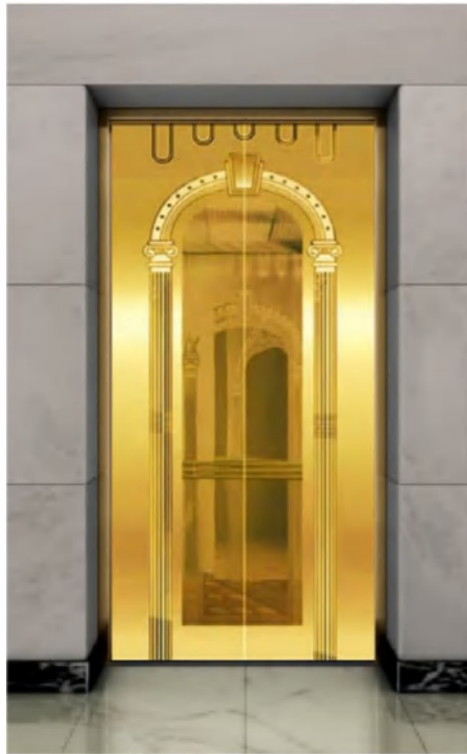

Landing door series

CMLD-133

Mirror, etching, titanium, hairline

Optional

Champagne gold, concave gold, rose gold, and black titanium.

CMLD-134

Mirror, etching, titanium

Optional