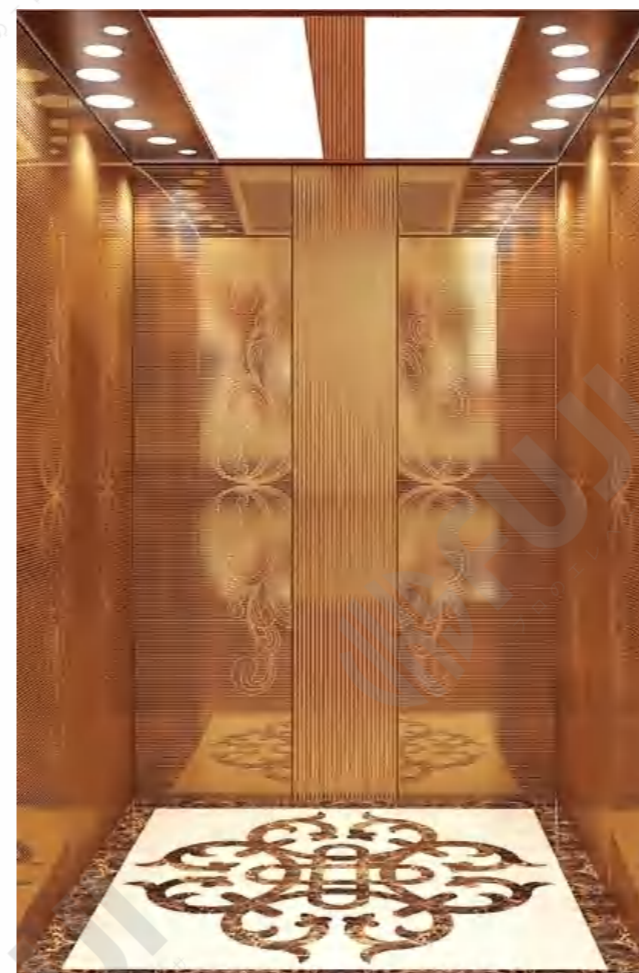

CMCP-105

OPTIONAL

Center plate: Mirror, etching, rose gold.

Auxiliary board: Hairline, rose gold.

Note: This pattern can also be processed into this color, titanium gold, concave gold, champagne gold, black titanium.

CMCP-106

OPTIONAL

Back wall: Mirror, etching, rose gold.

Side wall: Hairline, rose gold.

Note: This pattern can also be processed into this color, titanium gold, concave gold, champagne gold, black titanium.

CMCP-107

OPTIONAL

Center plate: Mirror, etching, rose gold.

Auxiliary board: Mirror, etching, rose gold.

Note: This pattern can also be processed into this color, titanium gold, concave gold, champagne gold, black titanium.

CMCP-108

OPTIONAL

Center plate: Mirror, etching, rose gold.

Auxiliary board: Mirror, hairline, rose gold.

Note: This pattern can also be processed into this color, titanium gold, concave gold, champagne gold, black titanium.