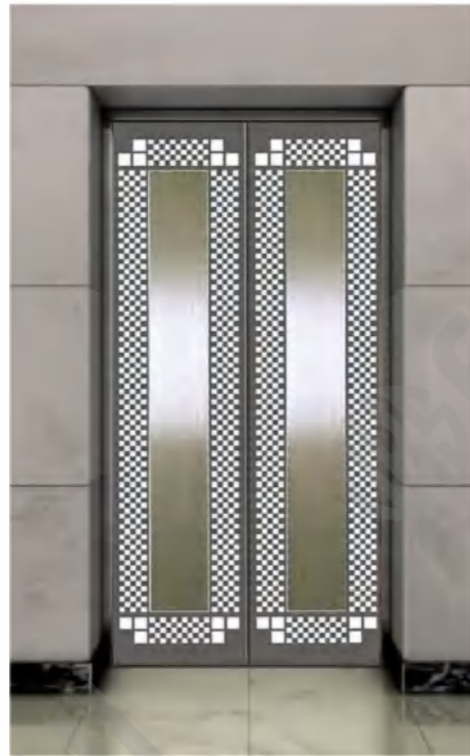

CMLD-048

Mirror, etching, hairline

Optional
Titanium, champagne gold, concave gold, rose gold, and black titanium.

Landing door series

CMLD-049

Mirror, etching, hairline, concave gold
Optional
 Titanium, champagne gold, rose gold, and black titanium.