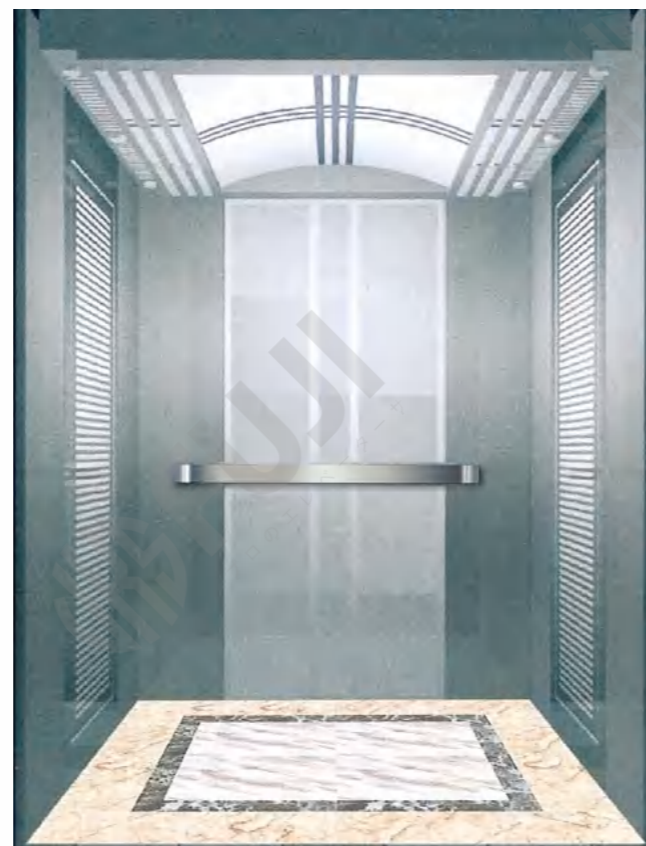

CMCP-058

OPTIONAL

Back middle: Mirror, etching, titanium.

Side center: Mirror, titanium.

Auxiliary board: Hairline.

Note: This pattern can also be processed into primary colors, concave gold, rose gold, champagne gold, and black titanium.