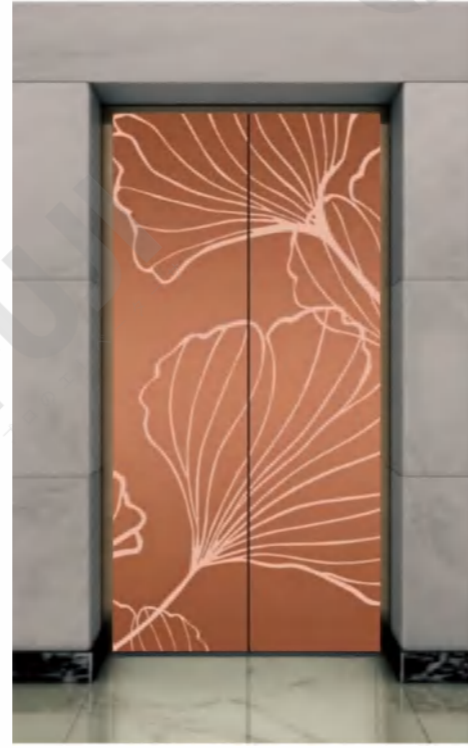

CMLD-246

Mirror, etching, rose gold

Optional
Champagne gold, concave gold, titanium, and black titanium.