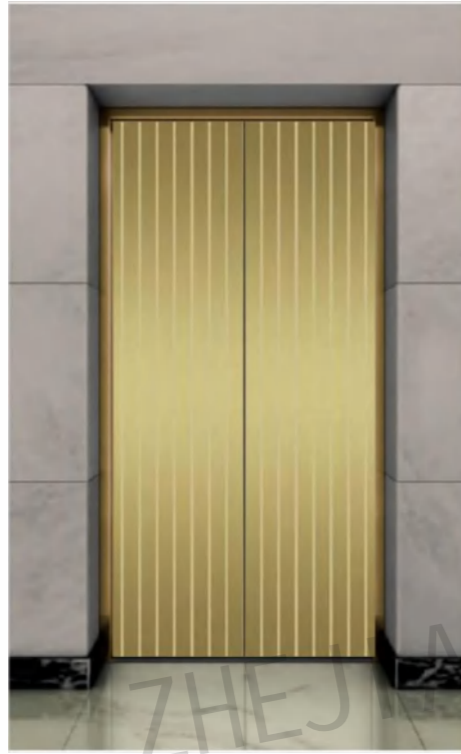

CMLD-218

Mirror, etching, champagne gold

Optional

Titanium, concave gold, rose gold, and black titanium.