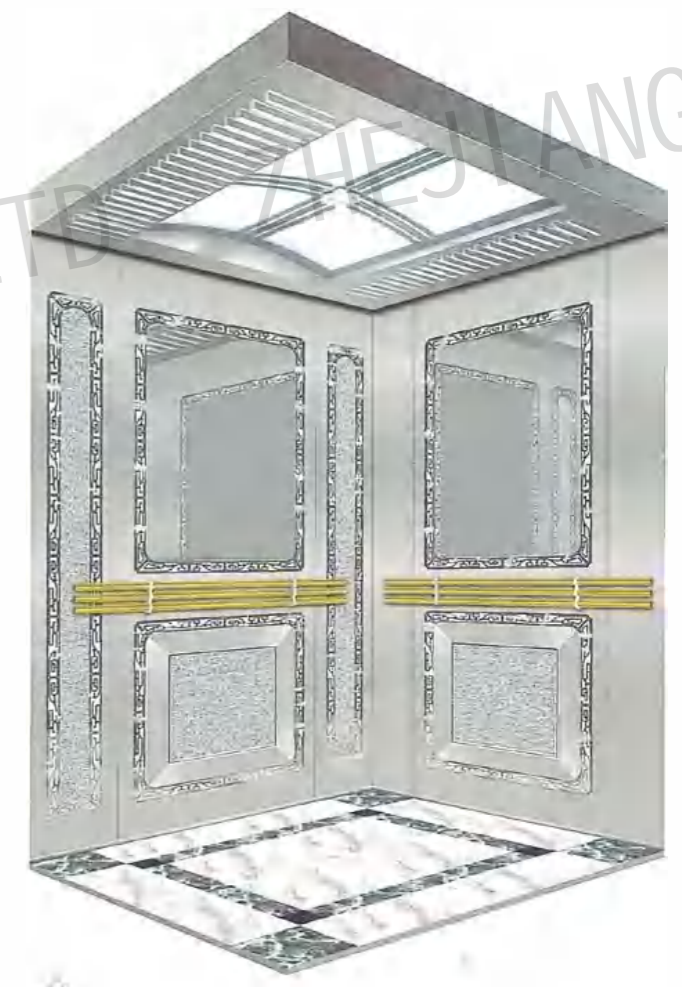

CMCP-037

OPTIONAL

Center plate: Mirror, etching, hairline.

Auxiliary board: Hairline.

Note: This pattern can also be processed into titanium gold, concave gold, rose gold, champagne gold, and black titanium.

CMCP-038

OPTIONAL

Center plate: Mirror, etching, hairline, chaotic lines, concave gold.

Auxiliary board: Chaotic lines, etching.

Note: This pattern can also be processed into primary colors, titanium gold, rose gold, champagne gold, black titanium.

CMCP-039

OPTIONAL

Center plate: Mirror, etching.

Auxiliary board: Mirror, etching.

Note: This pattern can also be processed into titanium gold, concave gold, rose gold, champagne gold, and black titanium.

CMCP-040

OPTIONAL

Center plate: Mirror, etching, hairline.

Auxiliary board: Mirror, etching.

Note: This pattern can also be processed into titanium gold, concave gold, rose gold, champagne gold, and black titanium.