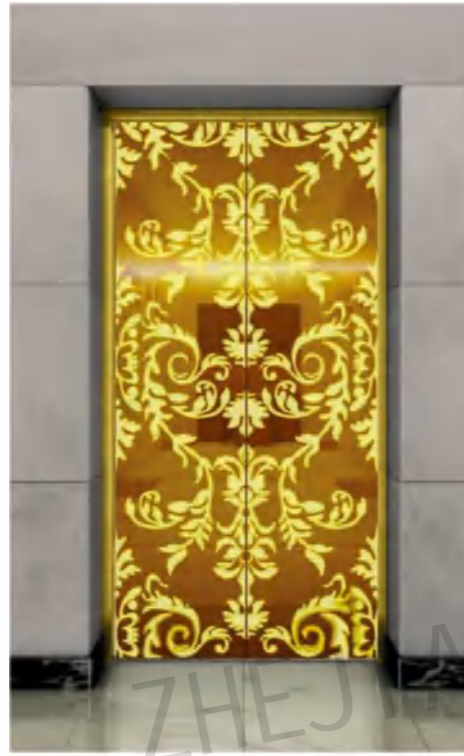

CMLD-146

Mirror, etching, titanium

Optional

Champagne gold, concave gold, rose gold, and black titanium.