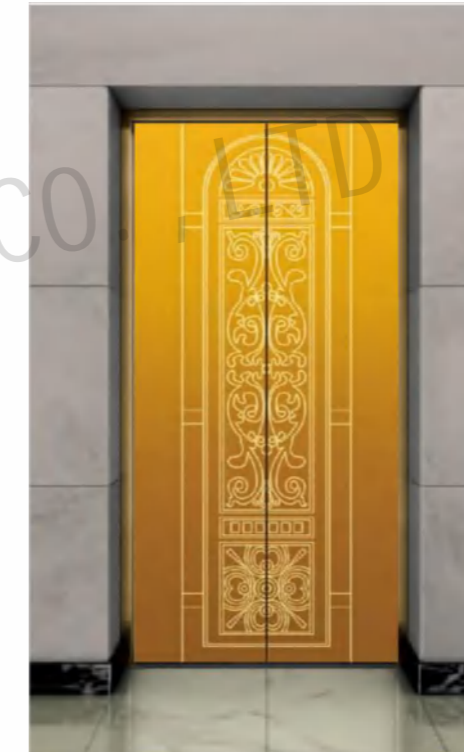

CMLD-215

Mirror, etching, titanium

Optional

Champagne gold, concave gold, rose gold, and black titanium.