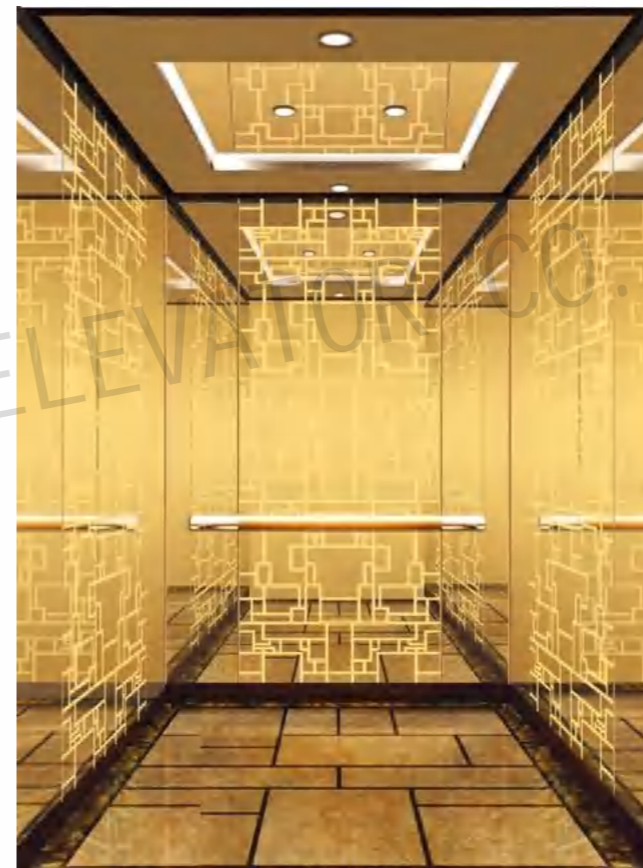

CMCP-071

OPTIONAL

Center plate: Mirror, etching, titanium.

Auxiliary board: Mirror, titanium.

Note: This pattern can also be processed into primary colors, rose gold, concave gold, champagne gold, and black titanium.