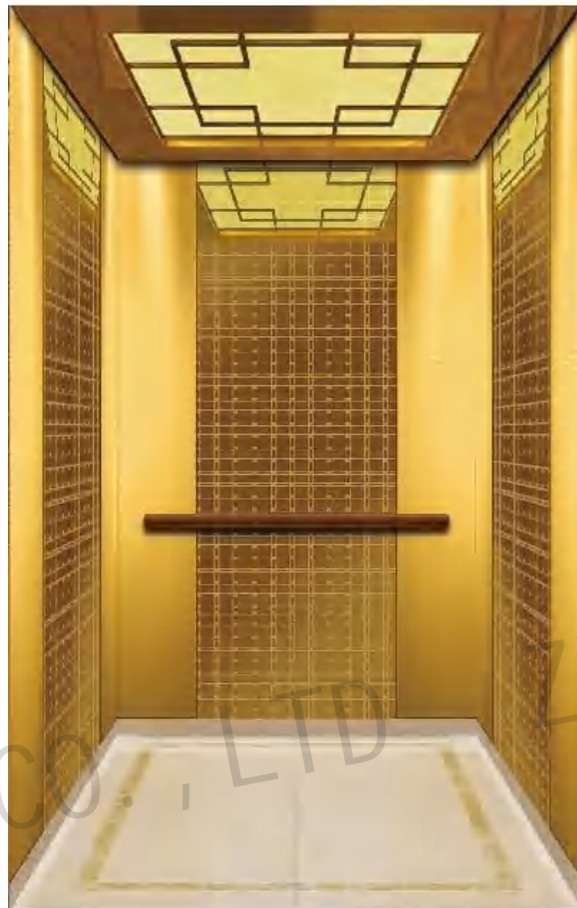

CMCP-189

OPTIONAL

Center plate: Mirror,etching,titanium.

Auxiliary board: Hairline,titanium.

Note: This pattern can also be processed into titanium gold, concave gold, rose gold, champagne gold, black titanium..

CMCP-191

OPTIONAL

Center plate: Mirror,etching,titanium.

Auxiliary board: Hairline,titanium.

Note: This pattern can also be processed into this color, rose gold, concave gold, champagne gold, black titanium.

CMCP-190

OPTIONAL

Back center: Mirror,etching,champagne gold.

Side center: Mirror,champagne gold.

Auxiliary board: Hairline,champagne gold.

Note: This pattern can also be processed into this color, titanium gold, concave gold, rose gold,and black titanium.

CMCP-192

OPTIONAL

Center plate: Mirror,etching,titanium.

Auxiliary board: Mirror,titanium.

Note: This pattern can also be processed into this color, concave gold, rose gold, champagne gold, and black titanium.