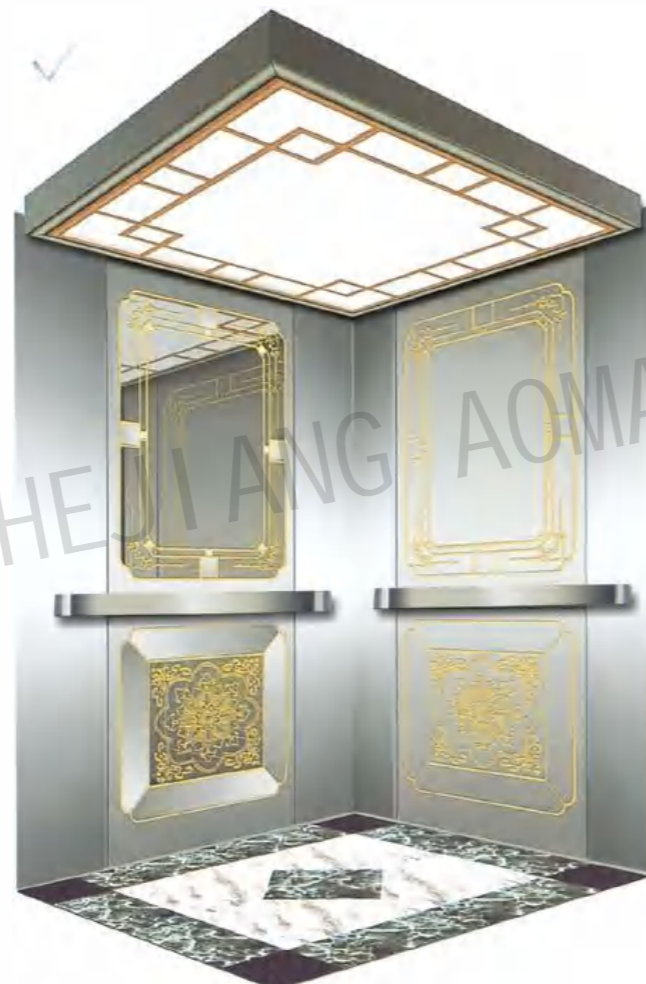

CMCP-033

OPTIONAL

Center plate: Mirror, etching, hairline.

Auxiliary board: Hairline.

Note: This pattern can also be processed into titanium gold, concave gold, rose gold, champagne gold, and black titanium.

CMCP-034

OPTIONAL

Center plate: Mirror, etching, hairline, chaotic lines, concave gold.

Auxiliary board: Chaotic lines.

Note: This pattern can also be processed into primary colors, titanium gold, rose gold, champagne gold, black titanium.

CMCP-035

OPTIONAL

Center plate: Mirror, etching, hairline, chaotic lines, concave gold.

Sidewall: Etching, chaotic lines, concave gold.

Auxiliary board: Hairline.

Note: This pattern can also be processed into primary colors, titanium gold, rose gold, champagne gold, black titanium.

CMCP-036

OPTIONAL

Center plate: Mirror, etching, hairline, chaotic lines.

Auxiliary board: Chaotic lines.

Note: This pattern can also be processed into titanium gold, concave gold, rose gold, champagne gold, and black titanium.