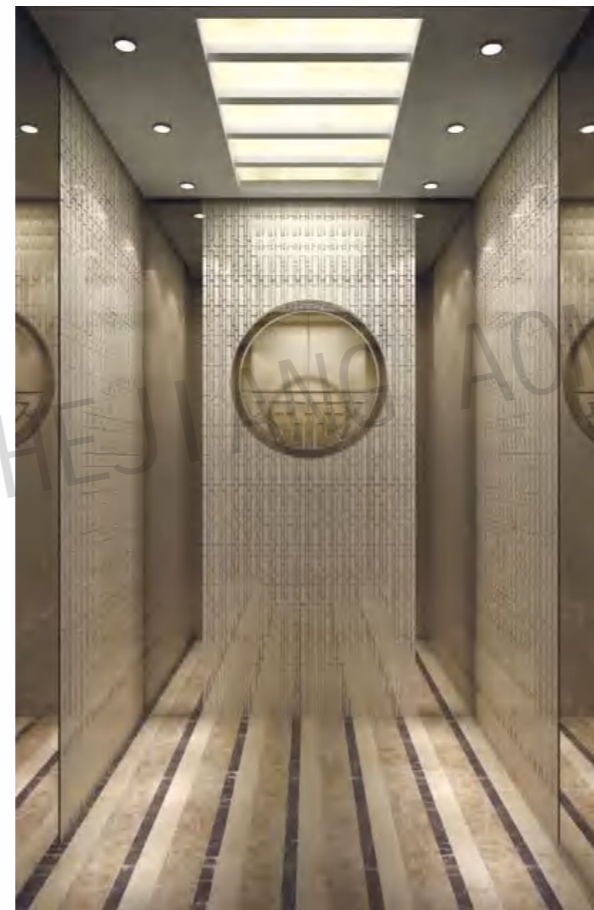

CMCP-170

OPTIONAL

Center plate: Mirror,etching.

Auxiliary board: Mirror.

Note: This pattern can also be processed into this color, rose gold, concave gold, champagne gold, black titanium.