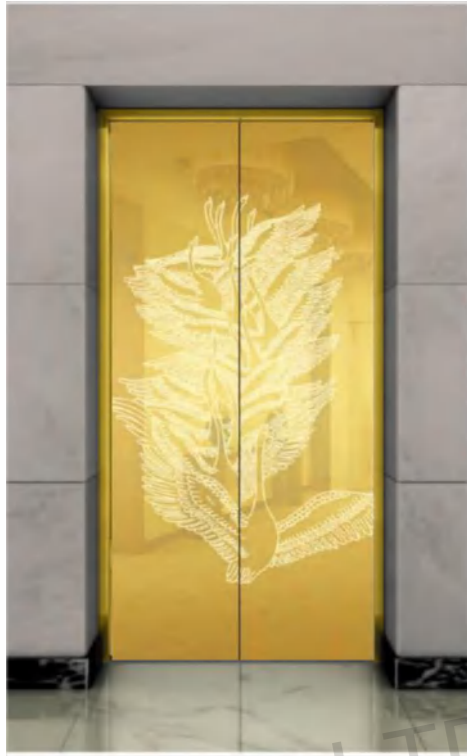

Mirror, etching, titanium

Optional

Champagne gold, concave gold, rose gold, and black titanium.

CMLD-156

Hairline, etching, titanium

Optional

Champagne gold, concave gold, rose gold, and black titanium.

Landing door series