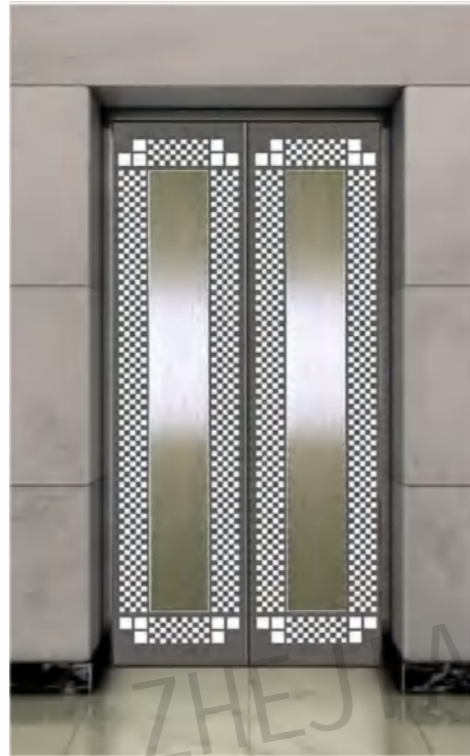

CMLD-048

Mirror, etching, hairline

Optional
Titanium, champagne gold, concave gold, rose gold, and black titanium.

Landing door series

CMLD-049

Mirror, etching, hairline, concave gold

Optional

Titanium, champagne gold, rose gold, and black titanium.