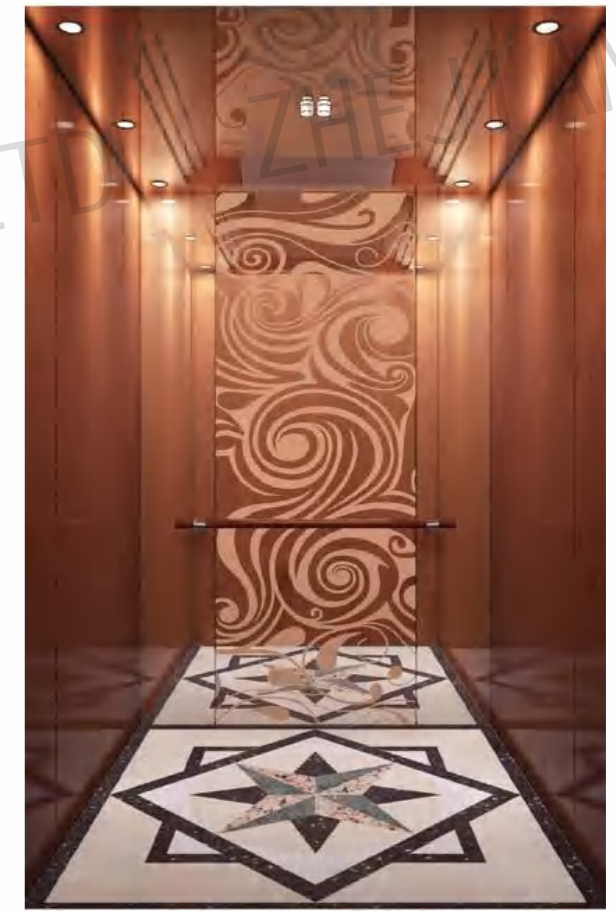

CMCP-152

OPTIONAL

Back center: Mirror,etching, rose gold.

Side center: Mirror,rose gold.

Auxiliary board: Mirror,rose gold.

Note: This pattern can also be processed into titanium gold, concave gold, titanium gold, champagne gold, and black titanium.