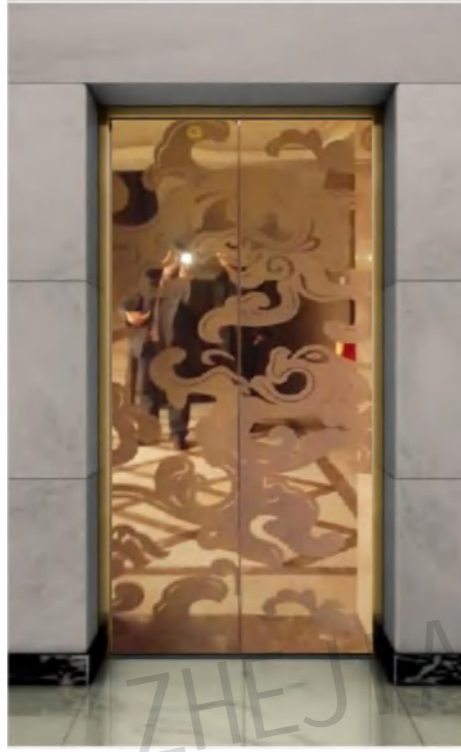

Optional

Champagne gold, concave gold, titanium, and black titanium.

Landing door series

CMLD-277

Mirror,etching,rose gold

Optional

Champagne gold,concave gold, titanium,and black titanium.

CMLD-278