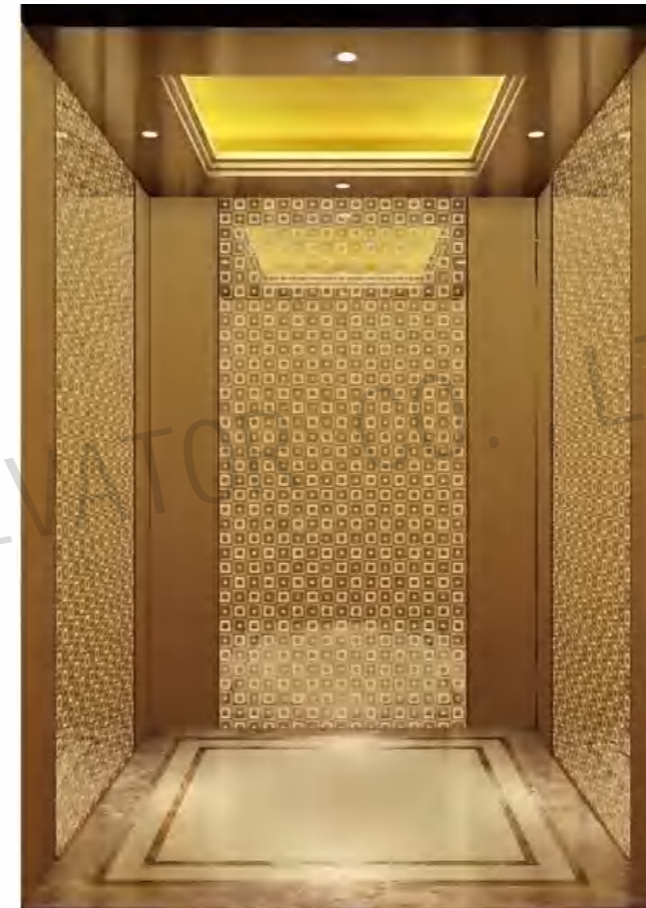

CMCP-189

OPTIONAL

Center plate: Mirror,etching,titanium.

Auxiliary board: Hairline,titanium.

Note: This pattern can also be processed into titanium gold, concave gold, rose gold, champagne gold, black titanium..