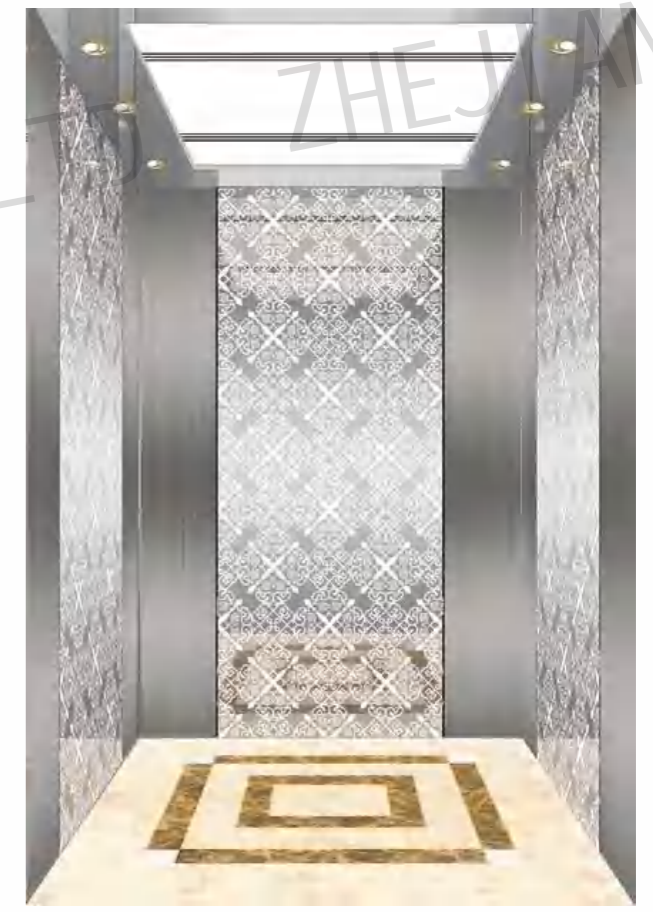

CMCP-184

OPTIONAL

Center plate: Mirror, etching.

Auxiliary board: Hairline.

Note: This pattern can also be processed into titanium gold, concave gold, rose gold, champagne gold, black titanium.