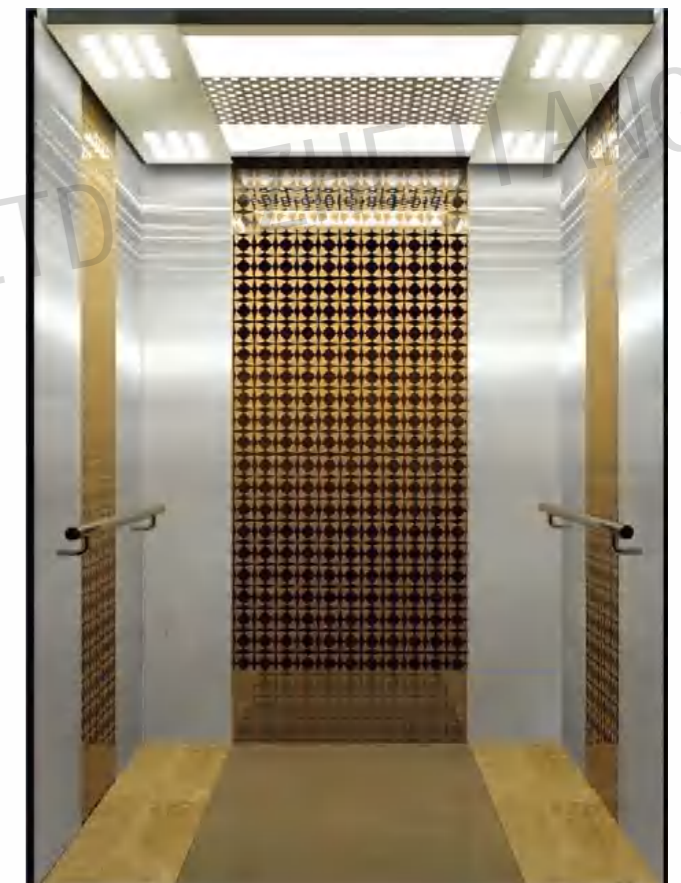

CMCP-072

OPTIONAL

Center plate: Mirror, etching, titanium.

Auxiliary board: Hairline.

Note: This pattern can also be processed into primary colors, rose gold, concave gold, champagne gold, and black titanium.