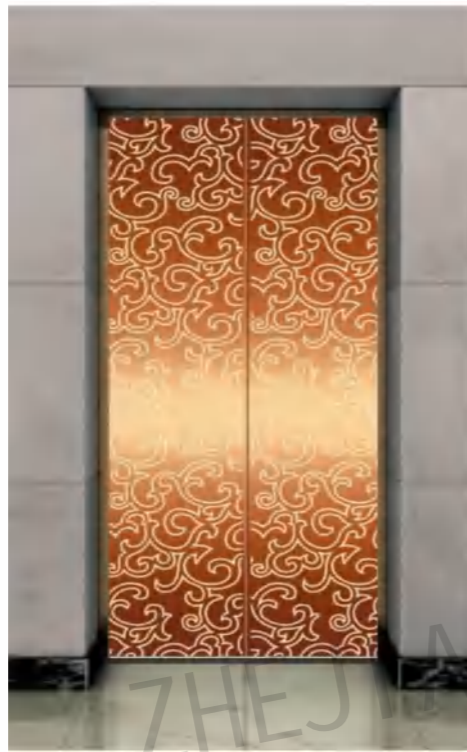

Champagne gold, concave gold, titanium, and black titanium.

Landing door series

CMLD-265

Mirror, etching, rose gold

Optional

Champagne gold, concave gold, titanium, and black titanium.

CMLD-266

Mirror, hairline, rose gold