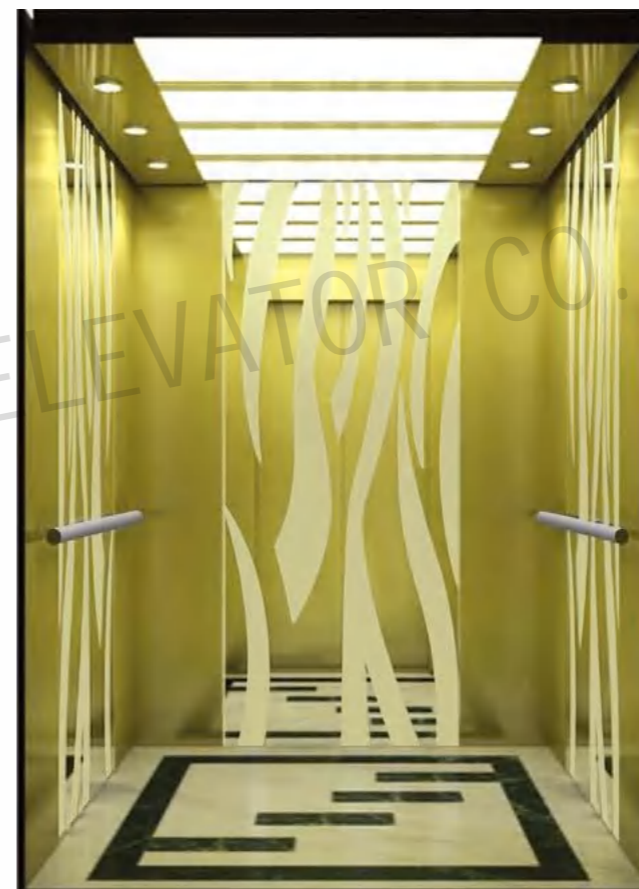

CMCP-085

OPTIONAL

It is composed of etching, hairline and mirror surface.

Note: This pattern can also be processed into titanium, rose gold, concave gold, champagne gold, and black titanium.

CMCP-086

OPTIONAL

Center plate: Mirror, etching.

Auxiliary board: Hairline.

Note: This pattern can also be processed into titanium, rose gold, concave gold, champagne gold, and black titanium.

CMCP-087

OPTIONAL

Center plate: Mirror, etching, champagne gold.

Auxiliary board: Hairline, champagne gold.

Note: This pattern can also be processed into titanium, this color, concave gold, champagne gold, and black titanium.

CMCP-088

OPTIONAL

Center plate: Mirror, sandblasted.

Auxiliary board: Mirror.

Note: This pattern can also be processed into titanium, rose gold, concave gold, champagne gold, and black titanium.