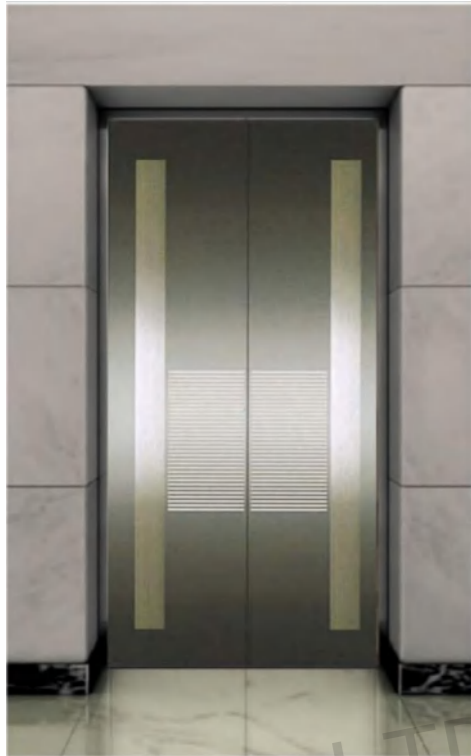

CMLD-036

Mirror,etching,hairline

Optional
Titanium,champagne gold,concave gold,rose gold,and black titanium.

Landing door series

CMLD-037

Mirror, etching, hairline

Optional
Titanium, champagne gold, concave gold, rose gold, and black titanium.