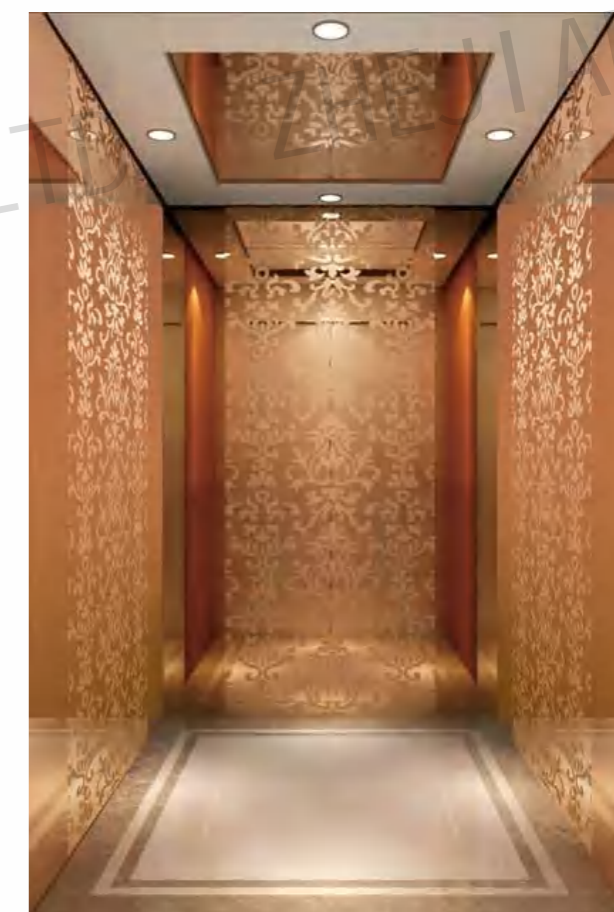

CMCP-140

OPTIONAL

Center plate: Mirror, etching,rose gold.

Auxiliary board: Mirror,etching,rose gold.

Note: This pattern can also be processed into this color , concave gold, titanium gold, champagne gold and black titanium.