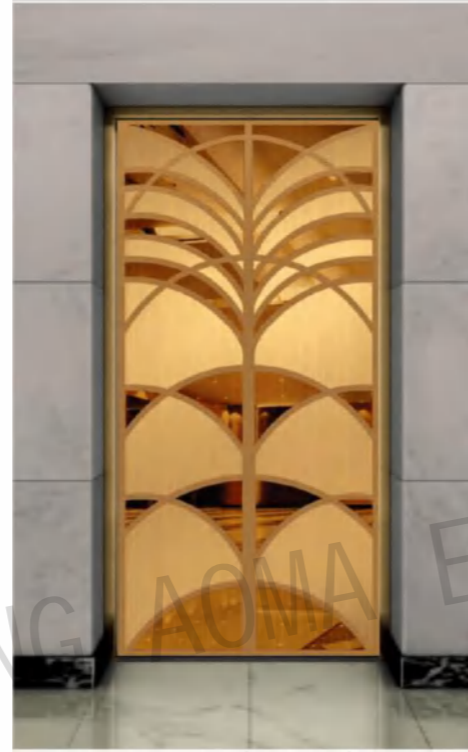

CMLD-279

Mirror,etching,hairline,rose gold

Optional

Champagne gold,concave gold, titanium,and black titanium.