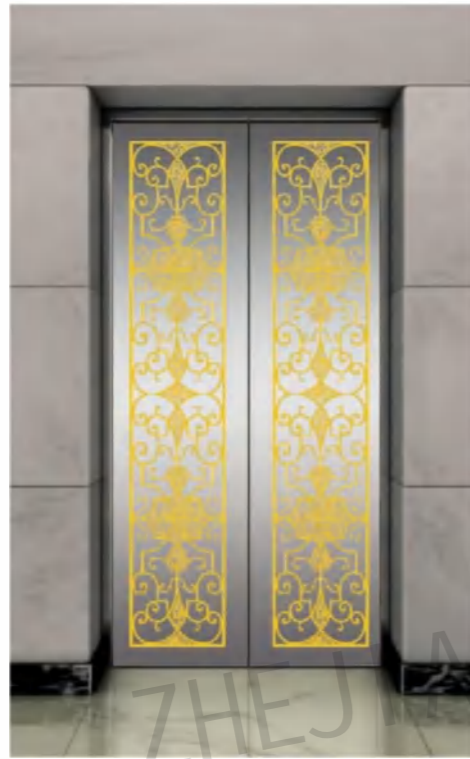

CMLD-060

Mirror, etching

Optional

Titanium, champagne gold, concave gold, rose gold, and black titanium.

Landing door series

CMLD-061

Mirror, etching, concave gold
Optional
 Titanium, champagne gold, rose gold, and black titanium.