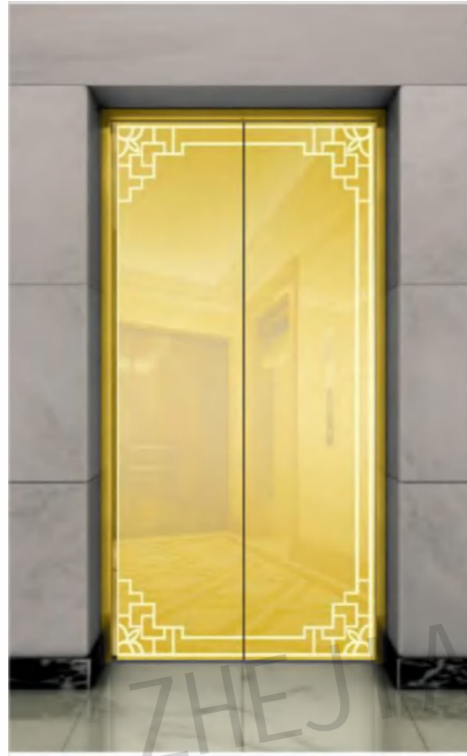

Optional

Champagne gold, concave gold, rose gold, and black titanium.

Landing door series

CMLD-181

Mirror, etching, titanium

Optional

Champagne gold, concave gold, rose gold, and black titanium.

CMLD-182