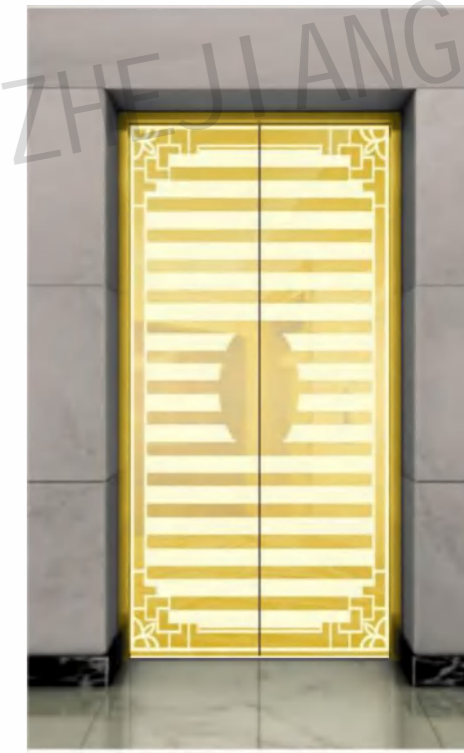

Optional

Champagne gold, concave gold, rose gold, and black titanium.

CMLD-228

Mirror, etching, titanium

Optional

Champagne gold, concave gold, rose gold, and black titanium.

Landing door series

CMLD-229