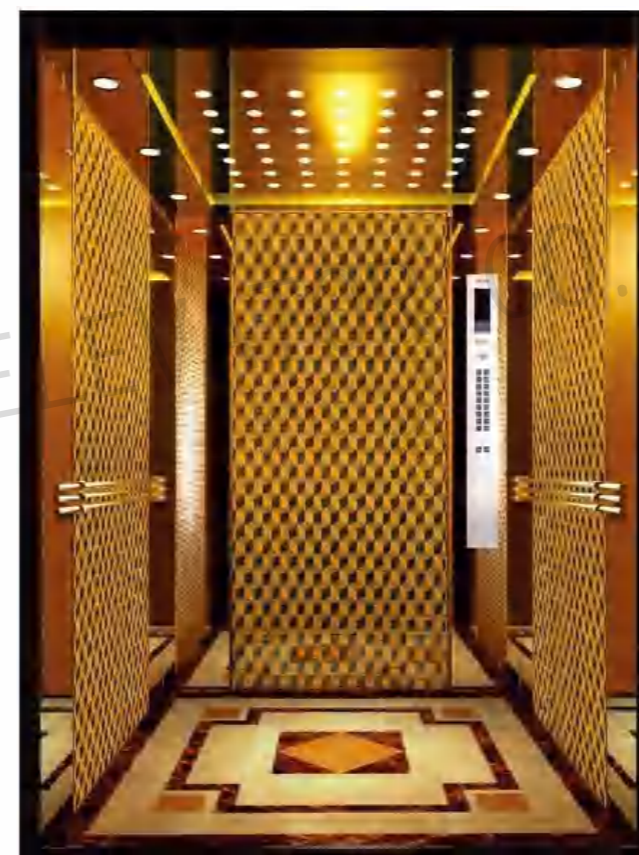

CMCP-057

OPTIONAL

Center plate: Mirror, etching, titanium.

Auxiliary board: Mirror, etching, titanium.

Note: This pattern can also be processed into primary colors, concave gold, rose gold, champagne gold, and black titanium.