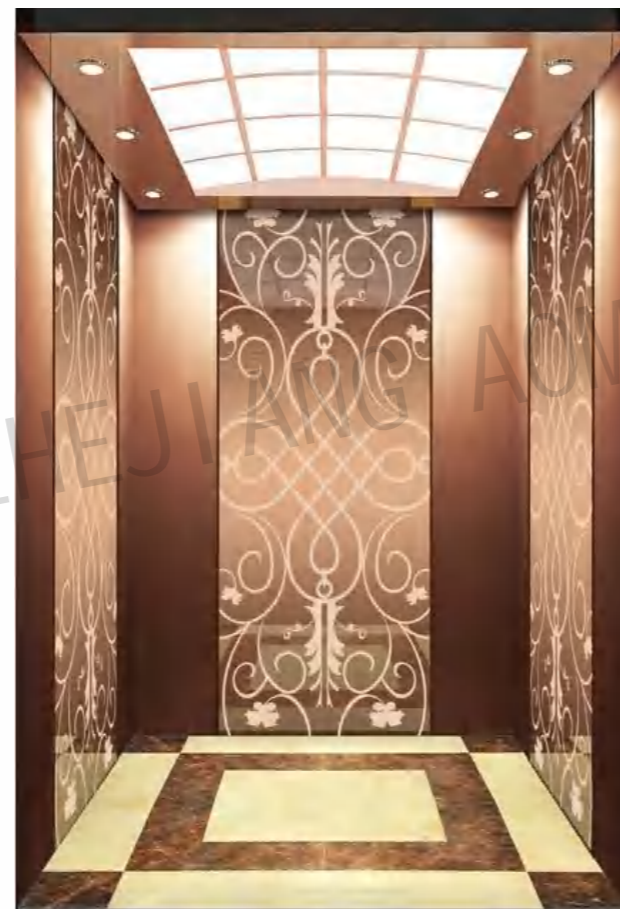

CMCP-194

OPTIONAL

Center plate: Mirror, etching, rose gold.

Auxiliary board: Hairline, rose gold.

Note: This pattern can also be processed into this color, titanium gold, concave gold, champagne gold, black titanium..