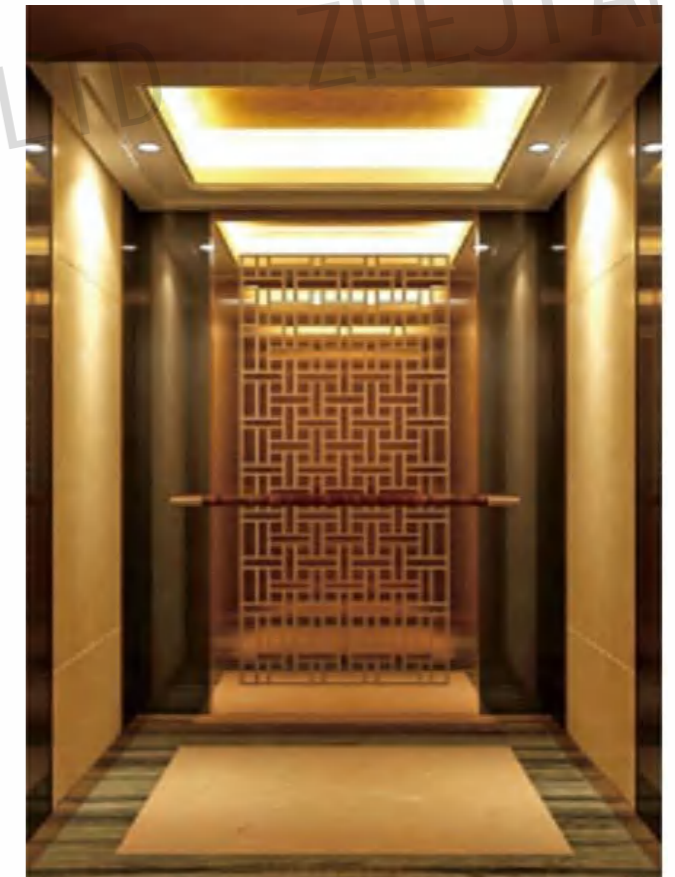

CMCP-136

OPTIONAL

Back center: Mirror, etching, rose gold.

Side center: Mirror, sandblasted, titanium.

Auxiliary board: Mirror, black titanium.

Note: This pattern can also be processed into this color, concave gold, rose gold, champagne gold and black titanium.