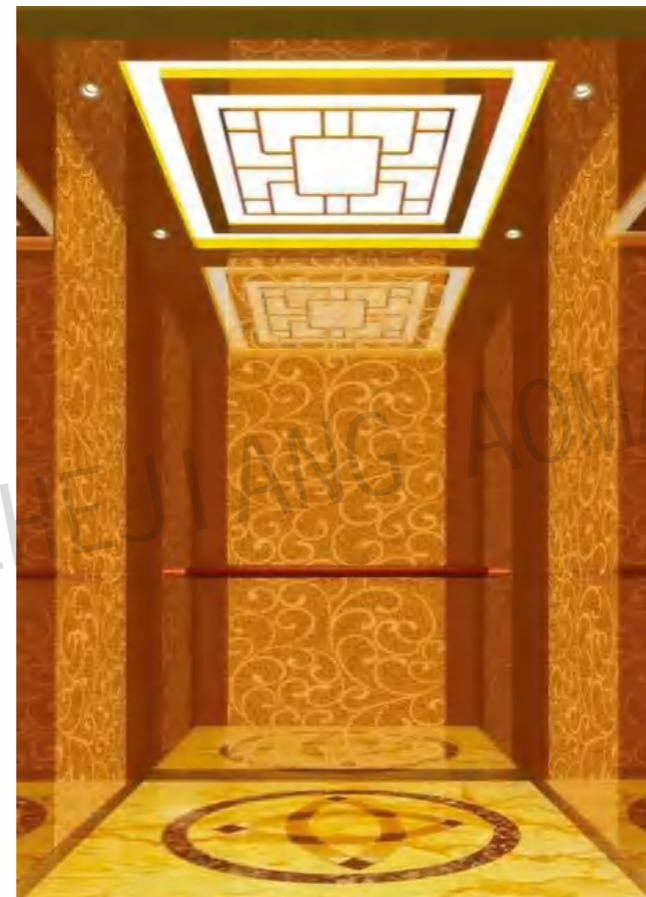

CMCP-065

OPTIONAL

Back middle: Mirror, etching,titanium.

Side center: Mirror, sandblasted,titanium.

Auxiliary board: Hairline,titanium.

Note: This pattern can also be processed into primary colors, rose gold, concave gold, champagne gold, and black titanium.

CMCP-066

OPTIONAL

Center plate: Mirror, etching,titanium.

Auxiliary board: Mirror,titanium.

Note: This pattern can also be processed into primary colors, rose gold, concave gold, champagne gold, and black titanium.

CMCP-067

OPTIONAL

Back wall: Mirror, chaotic lines,titanium.

Side center: Mirror,titanium.

Side auxiliary: Chaotic lines,titanium.

Note: This pattern can also be processed into primary colors, rose gold, concave gold, champagne gold, and black titanium.

CMCP-068

OPTIONAL

Center plate: Mirror, etching,chaotic lines,titanium.

Auxiliary board: Mirror,titanium.

Note: This pattern can also be processed into primary colors, rose gold, concave gold, champagne gold, and black titanium.