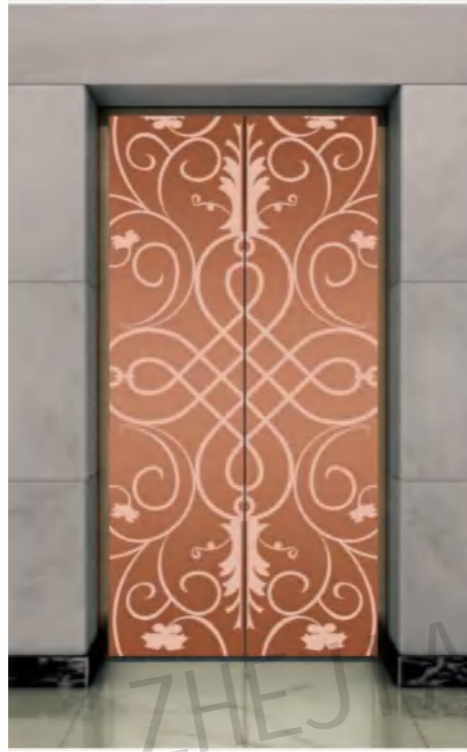

CMLD-242

Mirror, etching, rose gold

Optional

Champagne gold, concave gold, titanium, and black titanium.