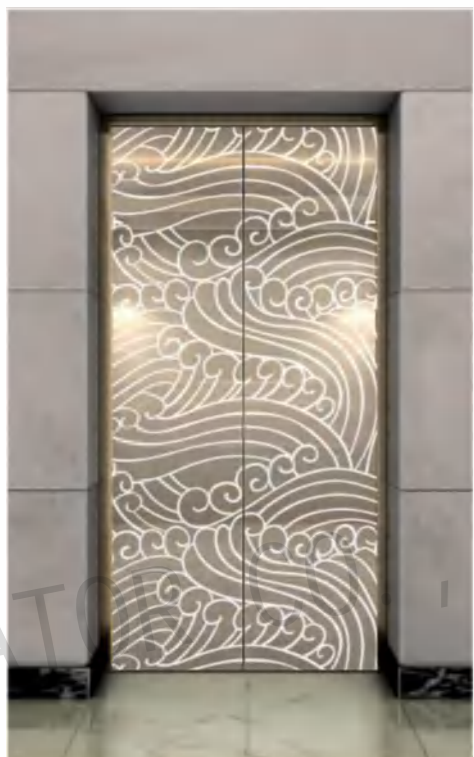

CMLD-124

Mirror, etching

Optional

Titanium, champagne gold, concave gold, rose gold, and black titanium.