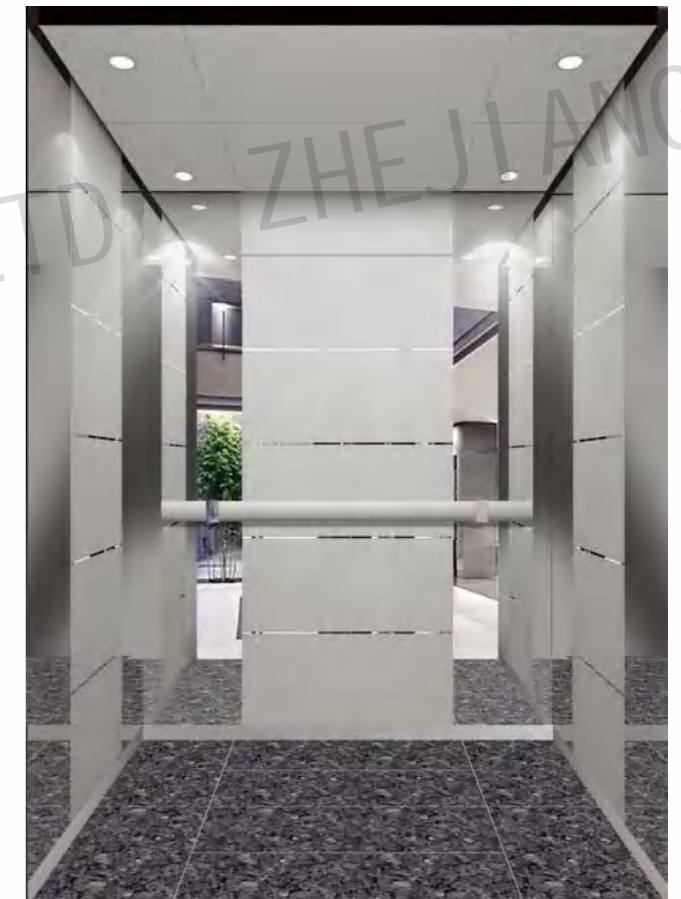

CMCP-085

OPTIONAL

It is composed of etching, hairline and mirror surface.

Note: This pattern can also be processed into titanium, rose gold, concave gold, champagne gold, and black titanium.

CMCP-086

OPTIONAL

Center plate: Mirror, etching.

Auxiliary board: Hairline.

Note: This pattern can also be processed into titanium, rose gold, concave gold, champagne gold, and black titanium.

CMCP-087

OPTIONAL

Center plate: Mirror, etching, champagne gold.

Auxiliary board: Hairline, champagne gold.

Note: This pattern can also be processed into titanium, this color, concave gold, champagne gold, and black titanium.

CMCP-088

OPTIONAL

Center plate: Mirror, sandblasted.

Auxiliary board: Mirror.

Note: This pattern can also be processed into titanium, rose gold, concave gold, champagne gold, and black titanium.