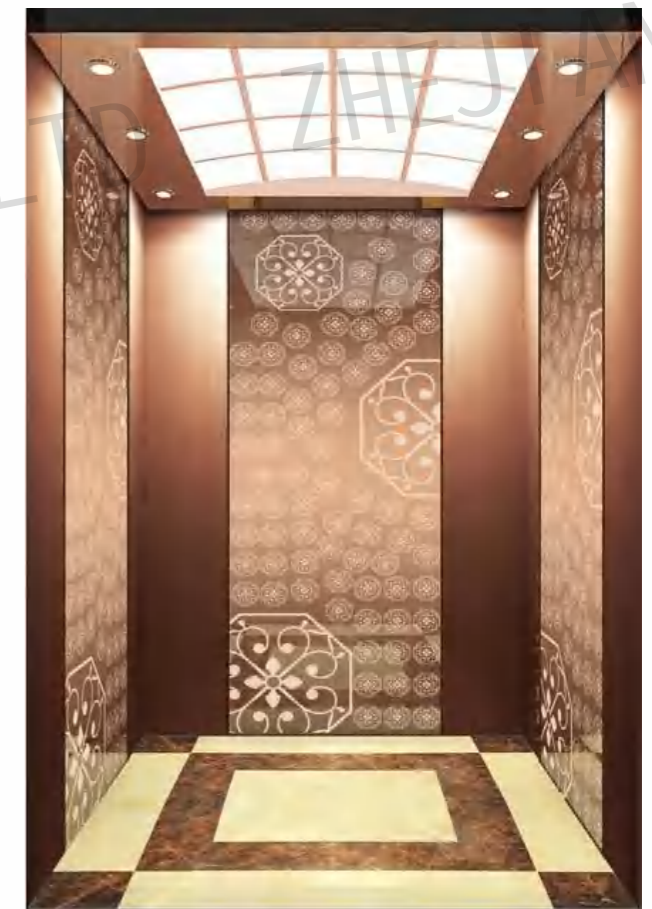

CMCP-196

OPTIONAL

Center plate: Mirror, etching, rose gold.

Auxiliary board: Hairline, rose gold.

Note: This pattern can also be processed into this color, titanium gold, concave gold, champagne gold, black titanium.