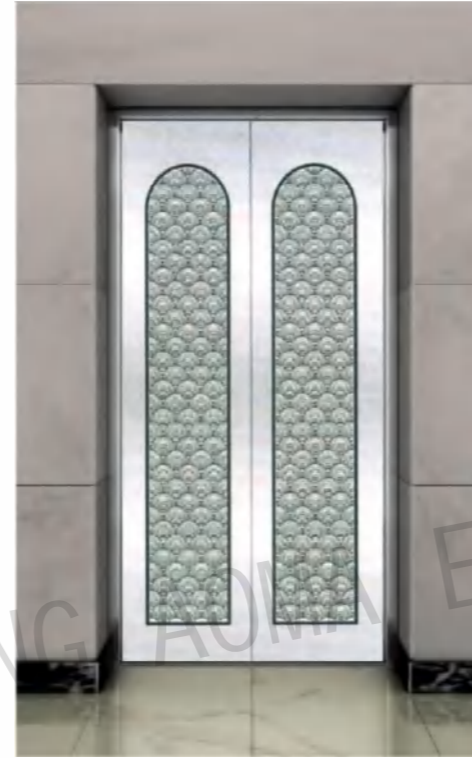

CMLD-075

Mirror,etching,hairline,chaotic lines

Optional

Titanium,champagne gold,concave gold,rose gold,and black titanium.