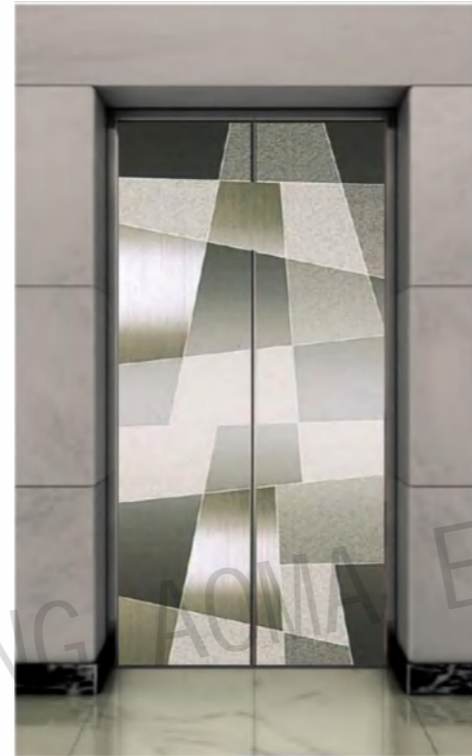

CMLD-039

Mirror, etching, hairline

Optional
Titanium, champagne gold, concave gold, rose gold, and black titanium.