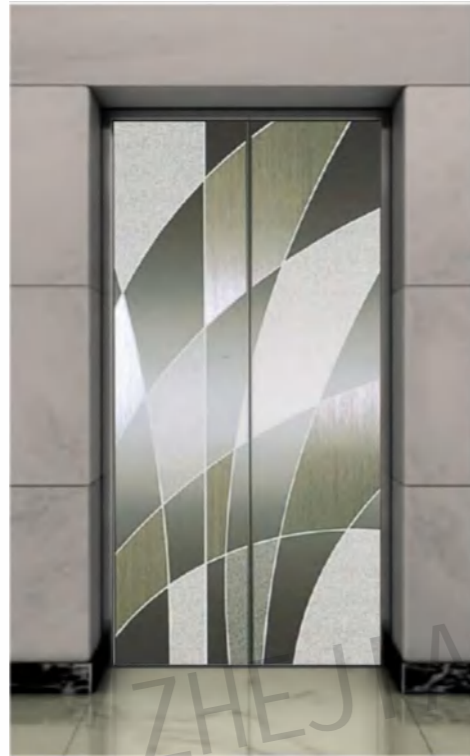

CMLD-036

Mirror,etching,hairline

Optional
Titanium,champagne gold,concave gold,rose gold,and black titanium.

Landing door series

CMLD-037

Mirror, etching, hairline

Optional
Titanium, champagne gold, concave gold, rose gold, and black titanium.