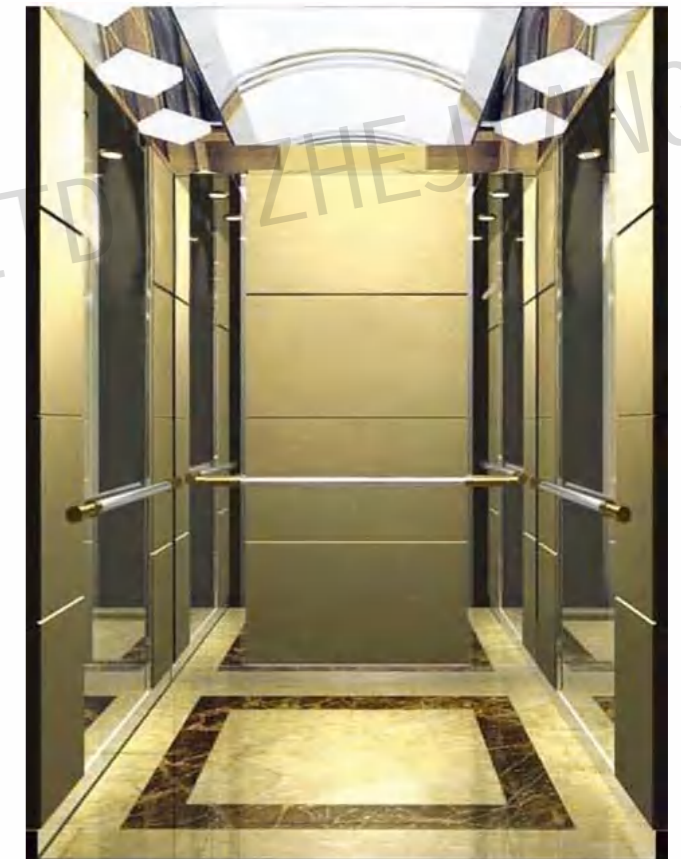

CMCP-056

OPTIONAL

Back middle: Mirror, sandblasted, titanium.

Side center: Mirror titanium.

Subsequent: Mirror titanium.

Side accessory: Mirror, sandblasted, titanium.

Note: This pattern can also be processed into primary colors, rose gold, concave gold, champagne gold, black titanium.