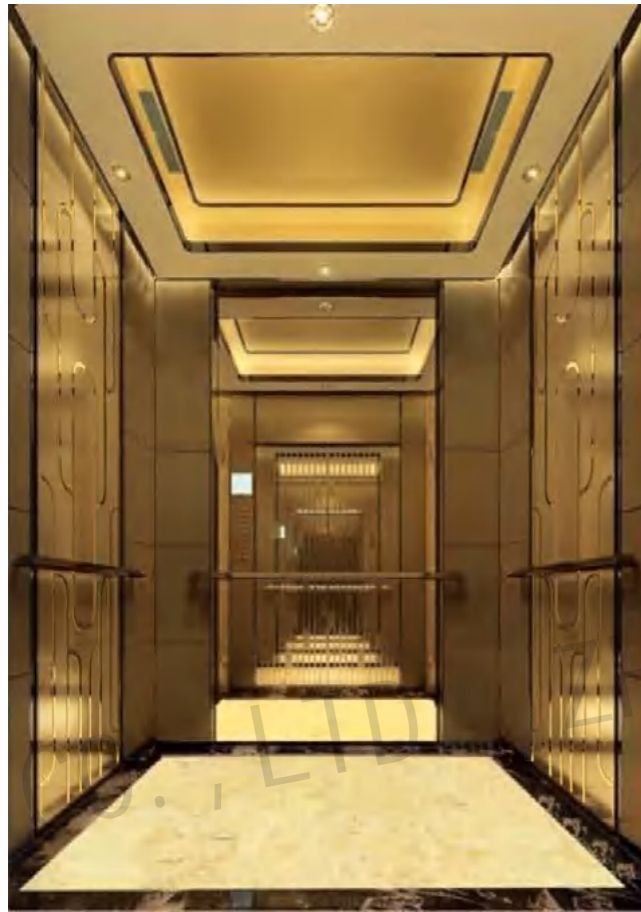

CMCP-168

OPTIONAL

Back center: Mirror,etching,rose gold.

Side center: Wood veneer.

Auxiliary board: Mirror,rose gold.

Note: This pattern can also be processed into this color, titanium gold, concave gold, champagne gold, black titanium.