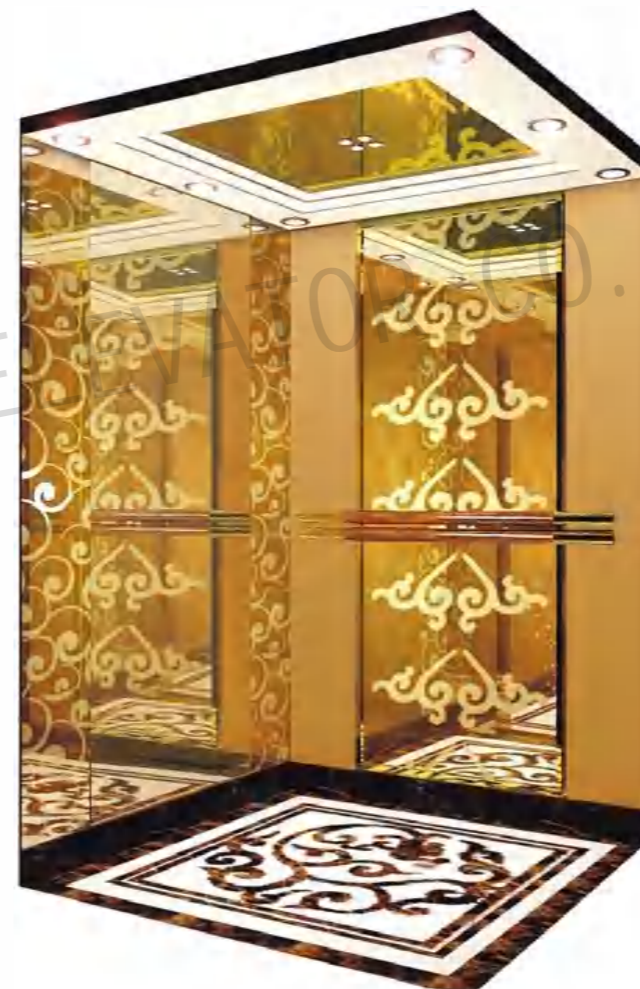

CMCP-045

OPTIONAL

Back middle: Mirror, etching, rose gold.

Side center: Mirror, rose gold.

Subsequent: Mirror, rose gold.

Side accessory: Hairline, rose gold.

Note: This pattern can also be processed into primary colors, titanium gold, concave gold, champagne gold, and black titanium colors.

CMCP-046

OPTIONAL

Center plate: Mirror, etching, hairline, chaotic lines, titanium.

Auxiliary board: Mirror, titanium.

Note: This pattern can also be processed into primary colors, concave gold, rose gold, champagne gold, and black titanium.

CMCP-047

Back middle: Mirror, etching, titanium.

Side center: Mirror, titanium.

Subsequent: Hairline, titanium.

Side accessory: Mirror, etching, titanium.

Note: This pattern can also be processed into primary colors, concave gold, rose gold, champagne gold, and black titanium.

CMCP-048

OPTIONAL

Center plate: Mirror, etching, titanium.

Auxiliary board: Hairline, titanium.

Note: This pattern can also be processed into primary colors, concave gold, rose gold, champagne gold, and black titanium.