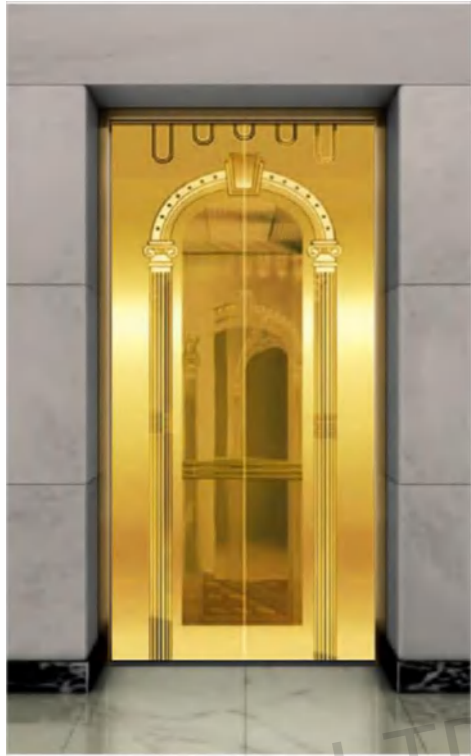

CMLD-132

Mirror, etching

Optional

Titanium, champagne gold, concave gold, rose gold, and black titanium.

Landing door series

CMLD-133

Mirror, etching, titanium, hairline

Optional