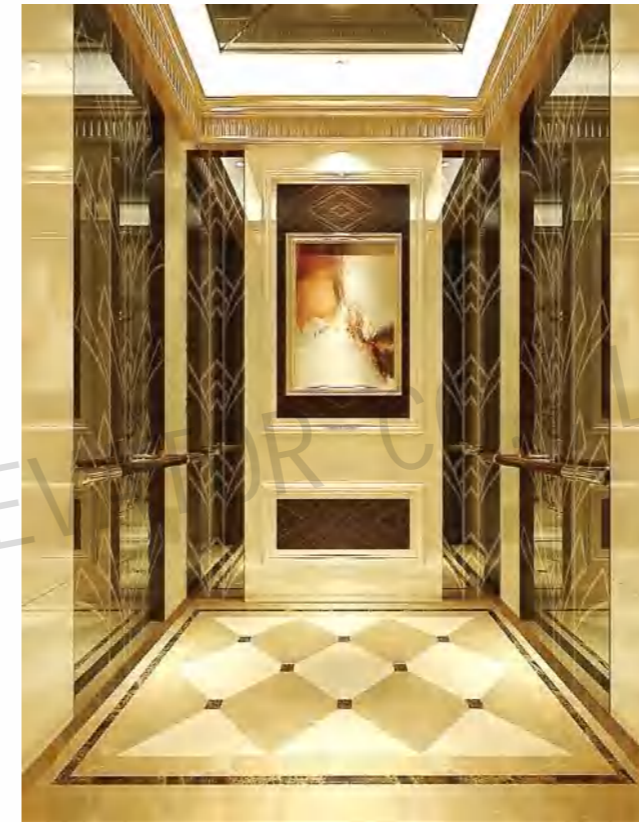

CMCP-129

OPTIONAL

Center plate: Mirror,titanium.

Auxiliary board: Hairline,etching, titanium.

Note: This pattern can also be processed into this color , concave gold, rose gold, champagne gold and black titanium.