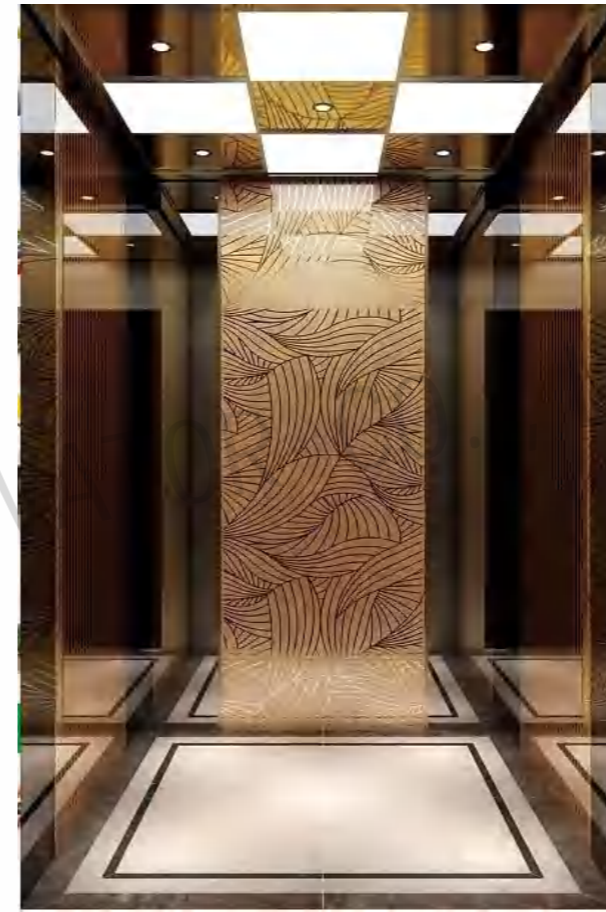

CMCP-173

OPTIONAL

Back center: Mirror,sandblasted,rose gold.

Back auxiliary: Sandblasted,rose gold.

Back wall: Sandblasted,rose gold.

Note: This pattern can also be processed into this color, titanium gold, concave gold, champagne gold, black titanium.