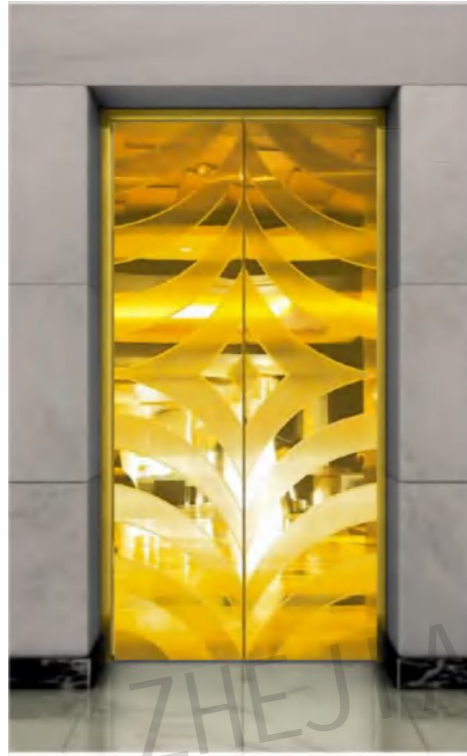

CMLD-134

Mirror, etching, titanium

Optional

Champagne gold, concave gold, rose gold, and black titanium.