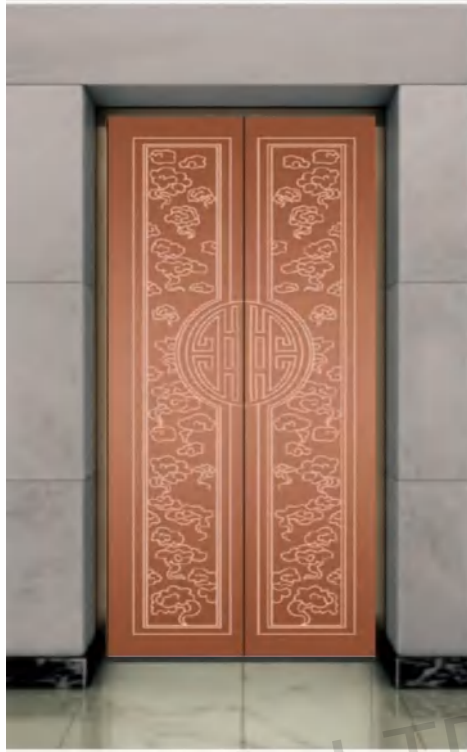

Optional

Champagne gold, concave gold, rose gold, and black titanium.

CMLD-228

Mirror, etching, titanium

Optional

Champagne gold, concave gold, rose gold, and black titanium.

Landing door series

CMLD-229