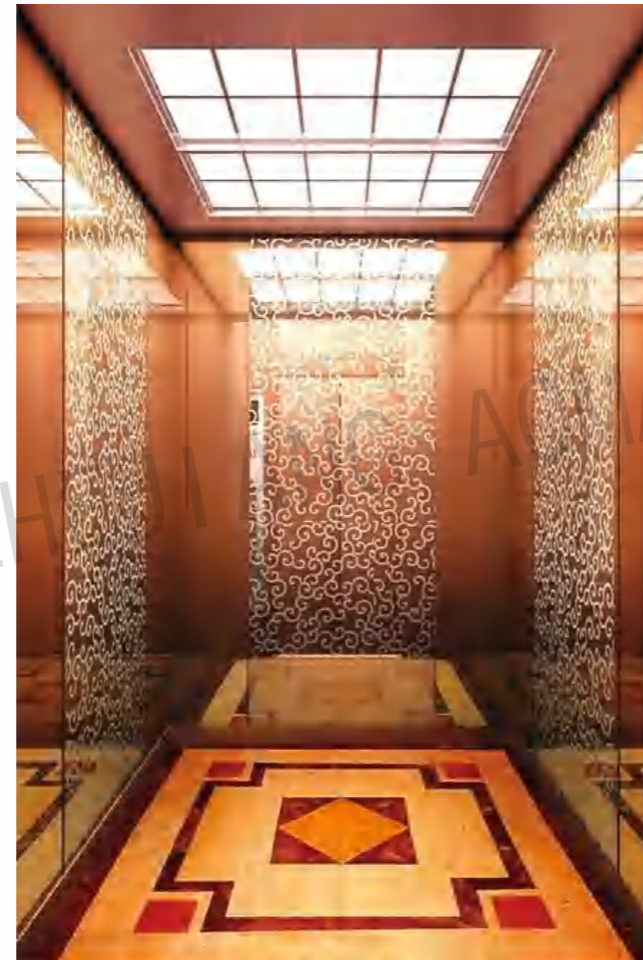

CMCP-105

OPTIONAL

Center plate: Mirror, etching,rose gold.

Auxiliary board: Hairline,rose gold.

Note: This pattern can also be processed into this color, titanium gold, concave gold, champagne gold, black titanium.

CMCP-106

OPTIONAL

Back wall: Mirror, etching,rose gold.

Side wall: Hairline,rose gold.

Note: This pattern can also be processed into this color, titanium gold, concave gold, champagne gold, black titanium.

CMCP-107

OPTIONAL

Center plate: Mirror, etching,rose gold.

Auxiliary board: Mirror, etching,rose gold.

Note: This pattern can also be processed into this color, titanium gold, concave gold, champagne gold, black titanium.

CMCP-108

OPTIONAL

Center plate: Mirror, etching,rose gold.

Auxiliary board: Mirror, hairline,rose gold.

Note: This pattern can also be processed into this color, titanium gold, concave gold, champagne gold, black titanium.