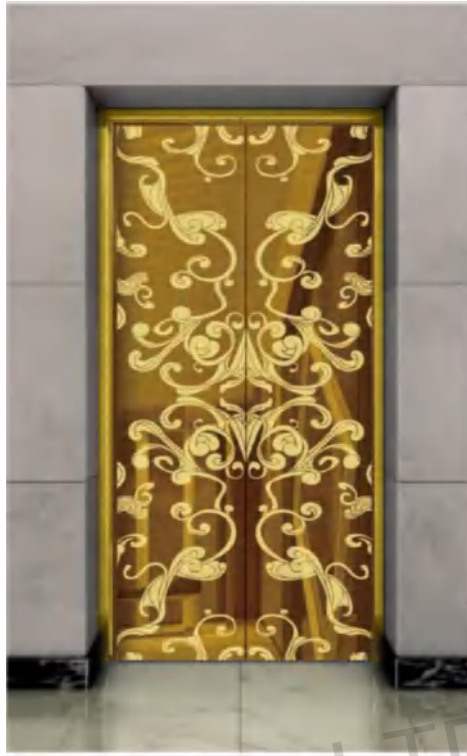

Optional

Champagne gold, concave gold, rose gold, and black titanium.

CMLD-144

Mirror, etching, titanium

Optional

Champagne gold, concave gold, rose gold, and black titanium.

Landing door series

CMLD-145