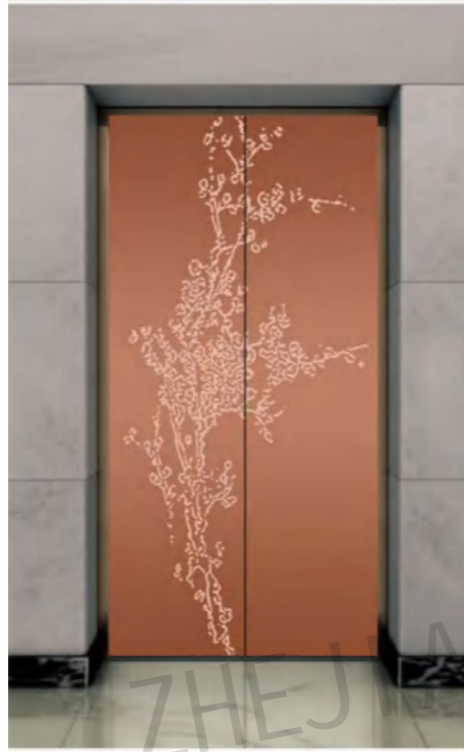

CMLD-230

Mirror, etching, rose gold

Optional

Champagne gold, concave gold, titanium, and black titanium.