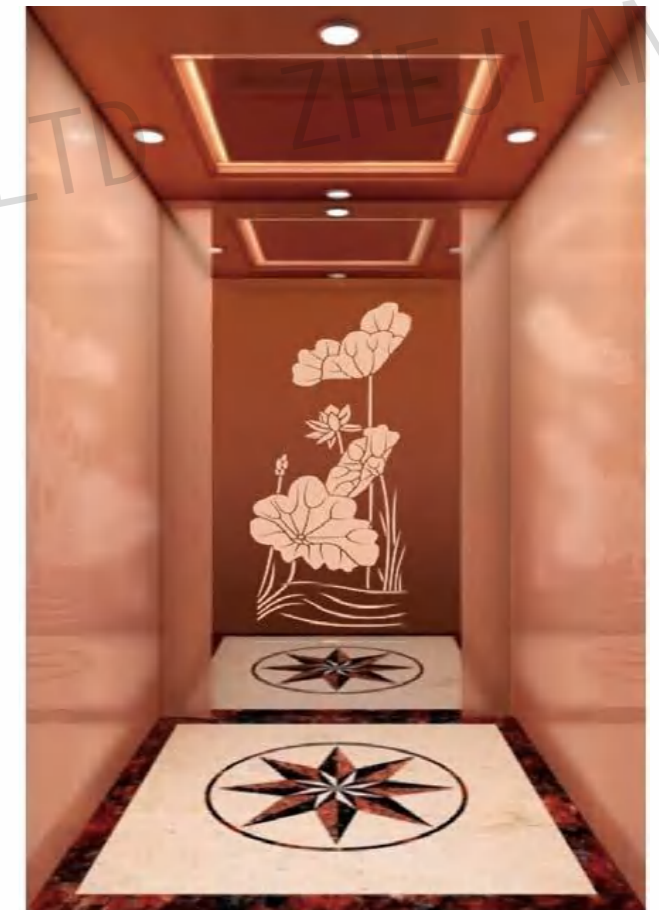

CMCP-172

OPTIONAL

Back center: Mirror,etching,rose gold.

Back auxiliary: Sandblasted,rose gold.

Auxiliary board: Sandblasted,rose gold.

Note: This pattern can also be processed into this color, titanium gold, concave gold, champagne gold, black titanium.