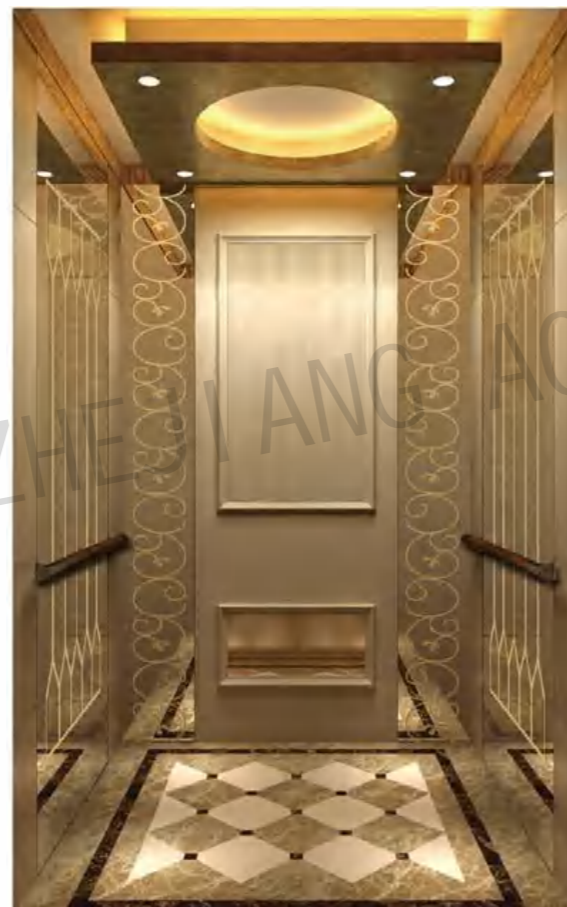

CMCP-166

OPTIONAL

Back center: Wood veneer.

Back auxiliary: Mirror,etching,titanium.

Side center: Mirror,etching,titanium.

Side auxiliary : Hairline,titanium.

Note: This pattern can also be processed into this color, concave gold, rose gold, champagne gold, and black titanium.