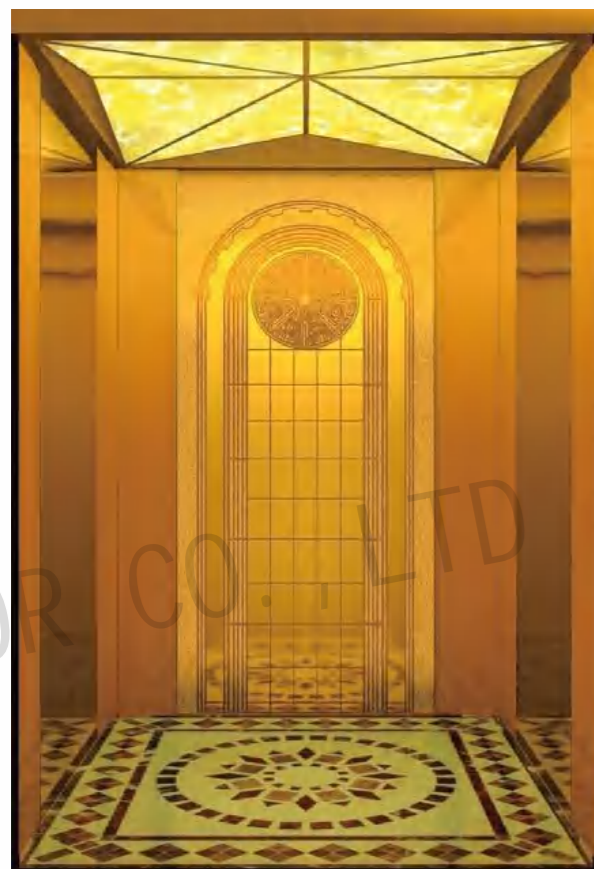

CMCP-141

OPTIONAL

Center plate: Mirror, etching, rose golds.

Auxiliary board: Mirror, rose gold.

Note: This pattern can also be processed into this color , concave gold, rose gold, champagne gold and black titanium.

CMCP-143

OPTIONAL

Center plate: Mirror, titanium.

Auxiliary board: Mirror, etching, titanium.

Note: This pattern can also be processed into this color , concave gold, rose gold, champagne gold and black titanium.

CMCP-142

OPTIONAL

Back center: Mirror, etching, titanium.

Back auxiliary: Sandblasted, titanium.

Side center: Mirror, titanium.

Side auxiliary: Sandblasted, titanium.

Note: This pattern can also be processed into this color , concave gold, rose gold, champagne gold and black titanium.

CMCP-144

OPTIONAL

Center plate: Mirror, etching, titanium.

Auxiliary board: Hairline, titanium.

Note: This pattern can also be processed into this color , concave gold, rose gold, champagne gold and black titanium.