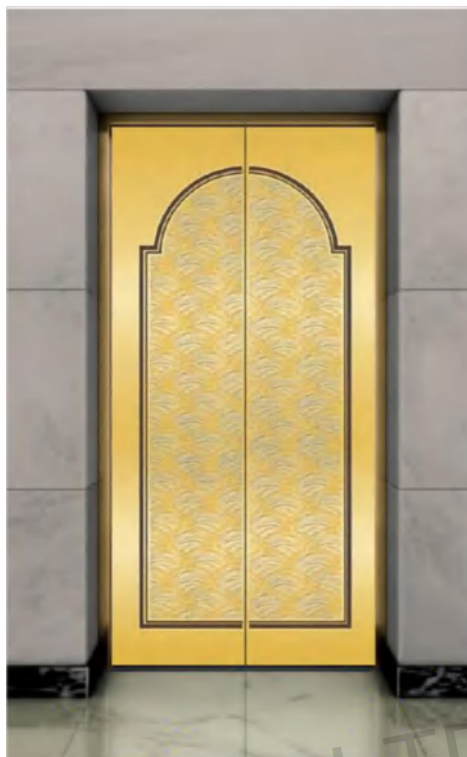

Optional

Champagne gold, concave gold, rose gold, and black titanium.

CMLD-192

Mirror, etching, titanium

Optional

Champagne gold, concave gold, rose gold, and black titanium.

Landing door series

CMLD-193