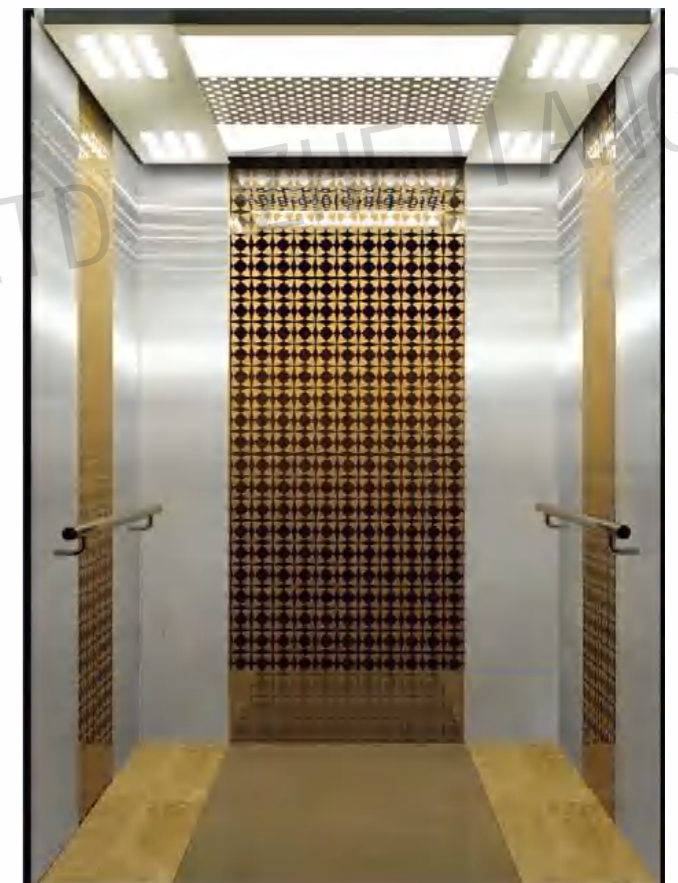

CMCP-069

OPTIONAL

Center plate: Mirror, etching, hairline, chaotic lines, titanium.

Auxiliary board: Mirror, etching, chaotic lines, titanium.

Note: This pattern can also be processed into primary colors, rose gold, concave gold, champagne gold, and black titanium.

CMCP-070

OPTIONAL

Center plate: Mirror, etching, titanium.

Auxiliary board: Mirror, titanium.

Note: This pattern can also be processed into primary colors, rose gold, concave gold, champagne gold, and black titanium.

CMCP-071

OPTIONAL

Center plate: Mirror, etching, titanium.

Auxiliary board: Mirror, titanium.

Note: This pattern can also be processed into primary colors, rose gold, concave gold, champagne gold, and black titanium.

CMCP-072

OPTIONAL

Center plate: Mirror, etching, titanium.

Auxiliary board: Hairline.

Note: This pattern can also be processed into primary colors, rose gold, concave gold, champagne gold, and black titanium.