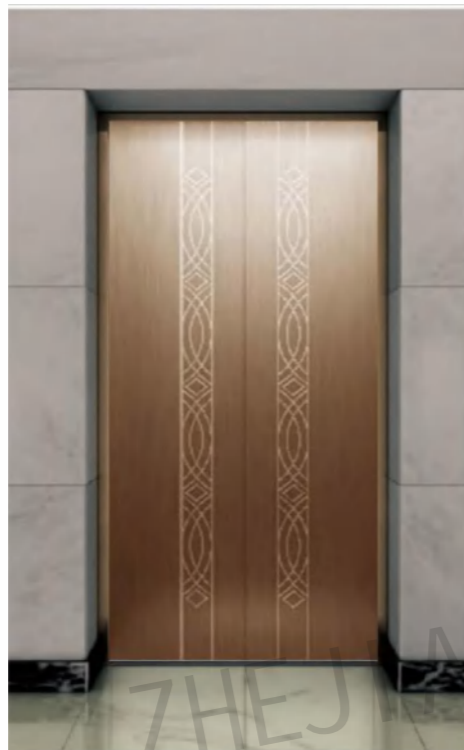

CMLD-252

Mirror, etching, rose gold

Optional

Champagne gold, concave gold, titanium, and black titanium.

Landing door series

CMLD-253

Mirror, etching, rose gold

Optional
Champagne gold, concave gold, titanium, and black titanium.