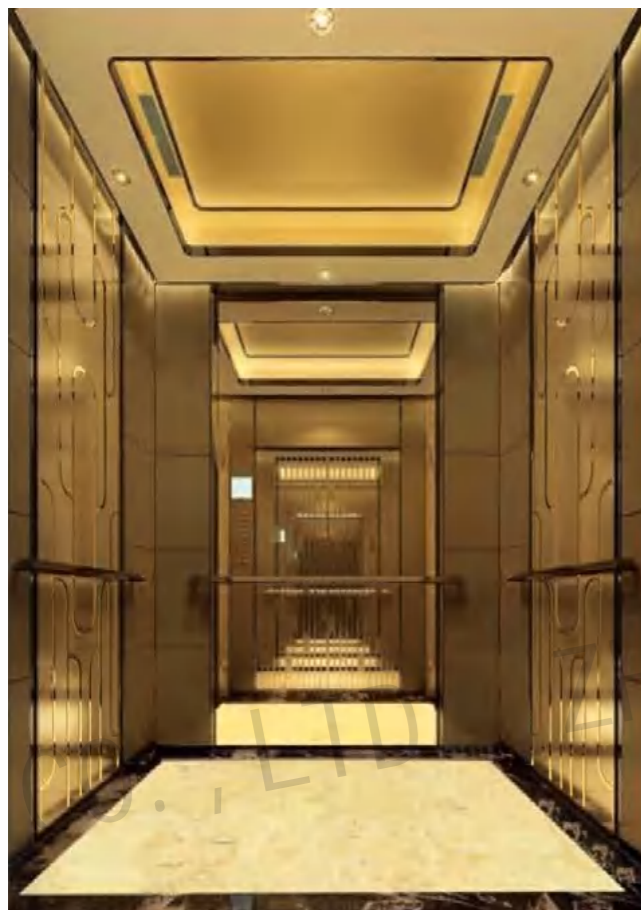

CMCP-168

OPTIONAL

Back center: Mirror,etching,rose gold.

Side center: Wood veneer.

Auxiliary board: Mirror,rose gold.

Note: This pattern can also be processed into this color, titanium gold, concave gold, champagne gold, black titanium.