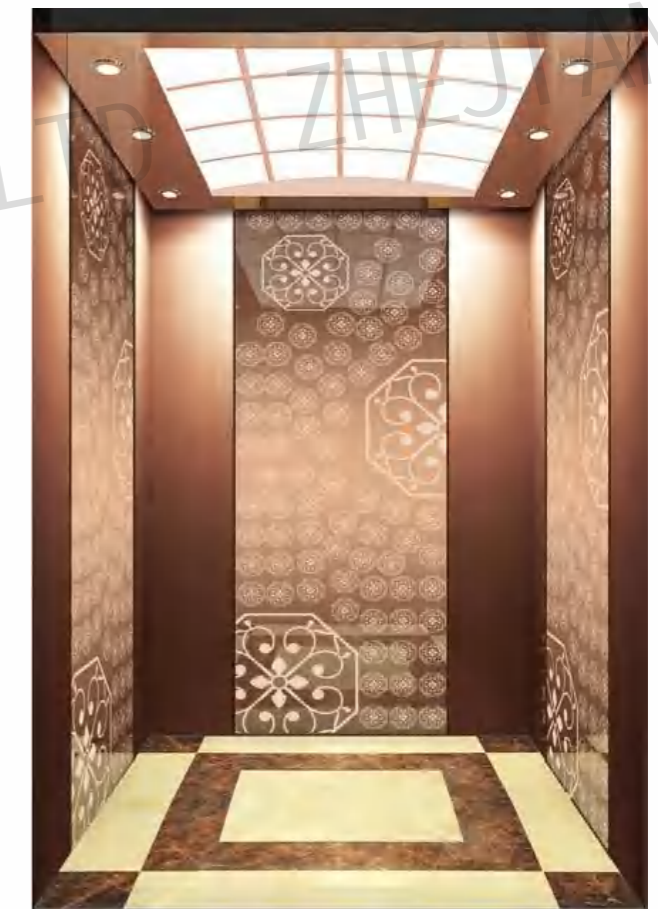

CMCP-196

OPTIONAL

Center plate: Mirror, etching, rose gold.

Auxiliary board: Hairline, rose gold.

Note: This pattern can also be processed into this color, titanium gold, concave gold, champagne gold, black titanium.