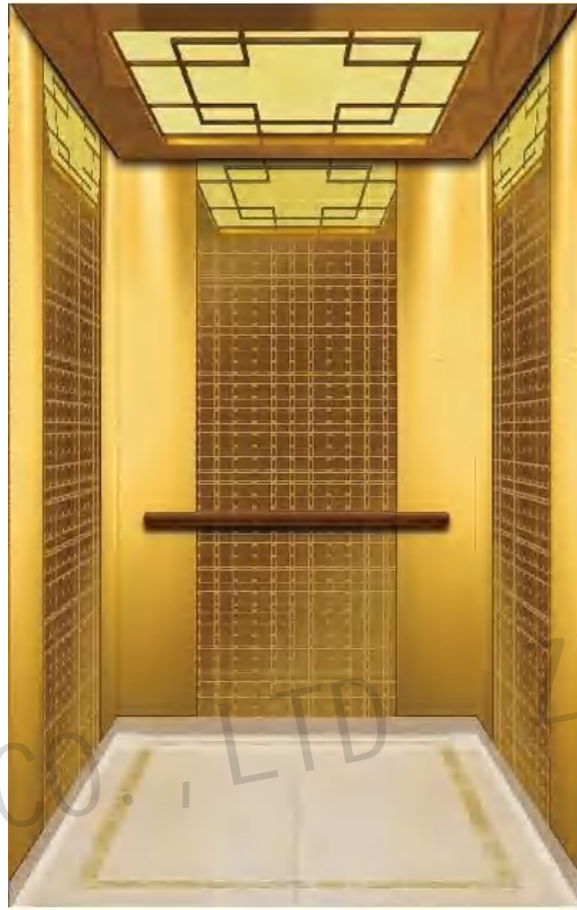

CMCP-189

OPTIONAL

Center plate: Mirror,etching,titanium.

Auxiliary board: Hairline,titanium.

Note: This pattern can also be processed into titanium gold, concave gold, rose gold, champagne gold, black titanium..

CMCP-191

OPTIONAL

Center plate: Mirror,etching,titanium.

Auxiliary board: Hairline,titanium.

Note: This pattern can also be processed into this color, rose gold, concave gold, champagne gold, black titanium.

CMCP-190

OPTIONAL

Back center: Mirror,etching,champagne gold.

Side center: Mirror,champagne gold.

Auxiliary board: Hairline,champagne gold.

Note: This pattern can also be processed into this color, titanium gold, concave gold, rose gold,and black titanium.

CMCP-192

OPTIONAL

Center plate: Mirror,etching,titanium.

Auxiliary board: Mirror,titanium.

Note: This pattern can also be processed into this color, concave gold, rose gold, champagne gold, and black titanium.