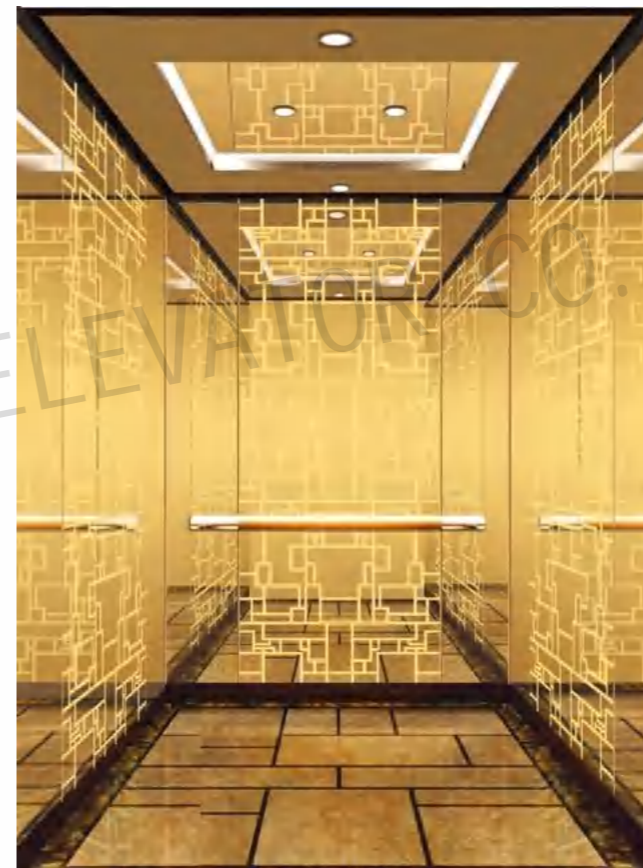

CMCP-069

OPTIONAL

Center plate: Mirror, etching, hairline, chaotic lines, titanium.

Auxiliary board: Mirror, etching, chaotic lines, titanium.

Note: This pattern can also be processed into primary colors, rose gold, concave gold, champagne gold, and black titanium.

CMCP-070

OPTIONAL

Center plate: Mirror, etching, titanium.

Auxiliary board: Mirror, titanium.

Note: This pattern can also be processed into primary colors, rose gold, concave gold, champagne gold, and black titanium.

CMCP-071

OPTIONAL

Center plate: Mirror, etching, titanium.

Auxiliary board: Mirror, titanium.

Note: This pattern can also be processed into primary colors, rose gold, concave gold, champagne gold, and black titanium.

CMCP-072

OPTIONAL

Center plate: Mirror, etching, titanium.

Auxiliary board: Hairline.

Note: This pattern can also be processed into primary colors, rose gold, concave gold, champagne gold, and black titanium.