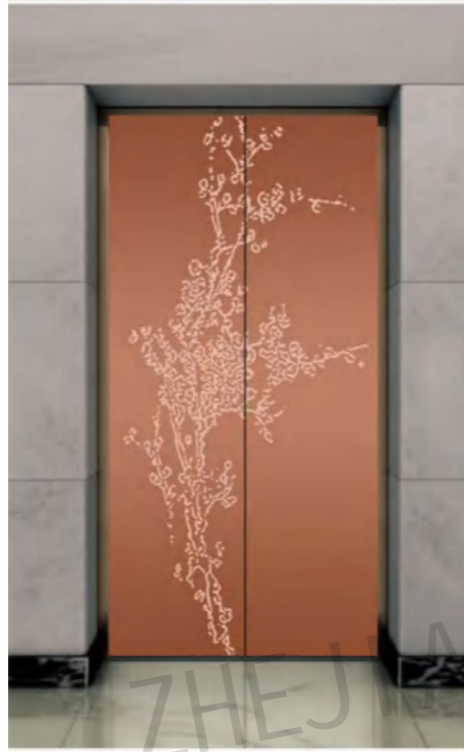

Optional

Champagne gold, concave gold, rose gold, and black titanium.

Landing door series

CMLD-229

Mirror, etching, rose gold

Optional

Champagne gold, concave gold, titanium, and black titanium.

CMLD-230