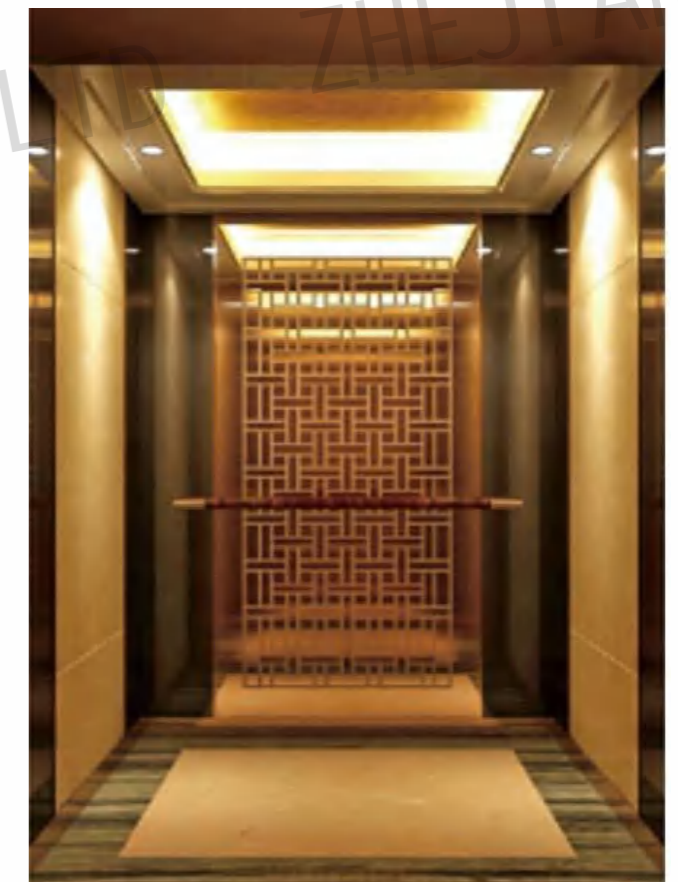

CMCP-136

OPTIONAL

Back center: Mirror, etching, rose gold.

Side center: Mirror, sandblasted, titanium.

Auxiliary board: Mirror, black titanium.

Note: This pattern can also be processed into this color, concave gold, rose gold, champagne gold and black titanium.