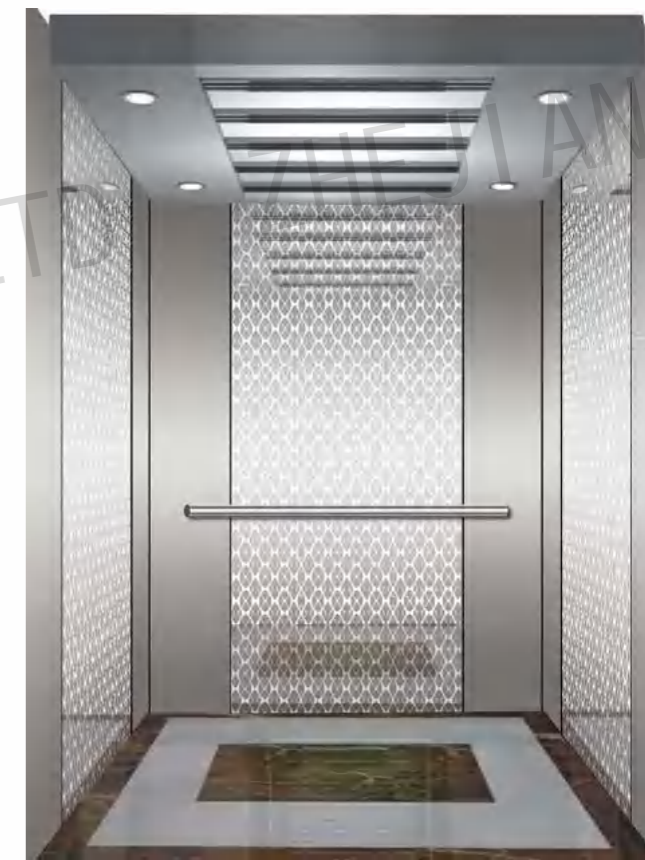

CMCP-049

OPTIONAL

Center plate: Mirror, etching, titanium.

Auxiliary board: Mirror surface, sandblasting, titanium gold.

Note: This pattern can also be processed into primary colors, concave gold, rose gold, champagne gold, and black titanium.

CMCP-050

OPTIONAL

Center plate: Mirror, etching, titanium.

Auxiliary board: Hairline, titanium.

Note: This pattern can also be processed into primary colors, concave gold, rose gold, champagne gold, and black titanium.

CMCP-051

OPTIONAL

Center plate: Mirror, etching, concave gold.

Auxiliary board: Chaotic lines, hair lines, concave gold.

Note: This pattern can also be processed into primary colors, titanium gold, rose gold, champagne gold, and black titanium colors.

CMCP-052

OPTIONAL

Center plate: Mirror surface, etching.

Auxiliary board: Hairline.

Note: This pattern can also be processed into titanium, concave gold, rose gold, champagne gold, and black titanium.