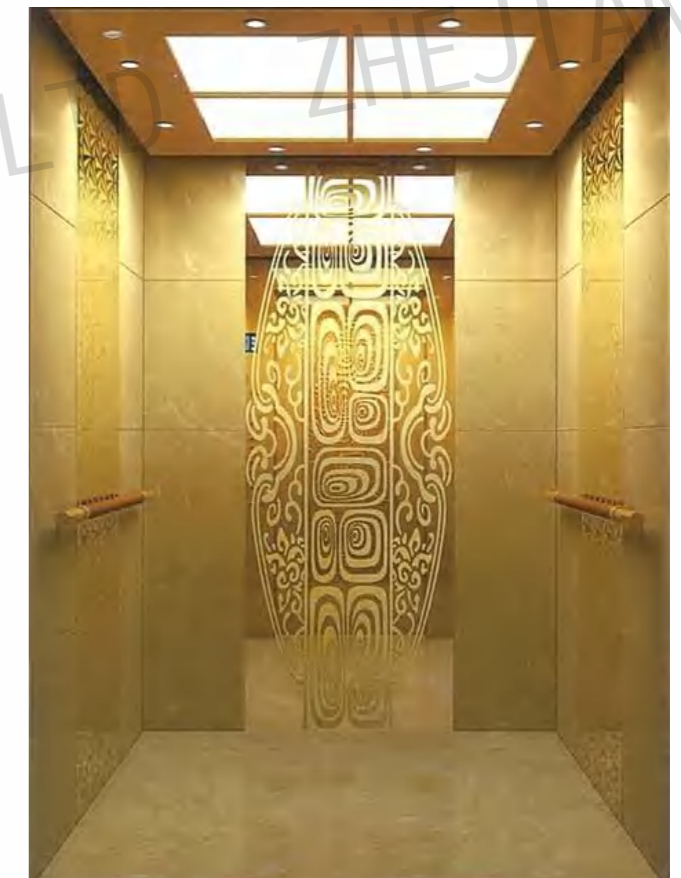

CMCP-132

OPTIONAL

Center plate: Mirror,etching,titanium.

Auxiliary board: Mirror,sandblasted, titanium.

Note: This pattern can also be processed into this color , concave gold, rose gold, champagne gold and black titanium.