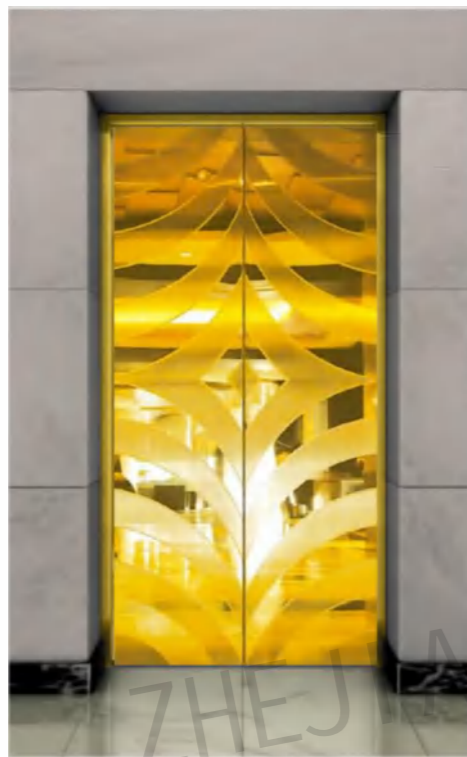

Landing door series

CMLD-133

Mirror, etching, titanium, hairline

Optional

Champagne gold, concave gold, rose gold, and black titanium.

CMLD-134

Mirror, etching, titanium

Optional