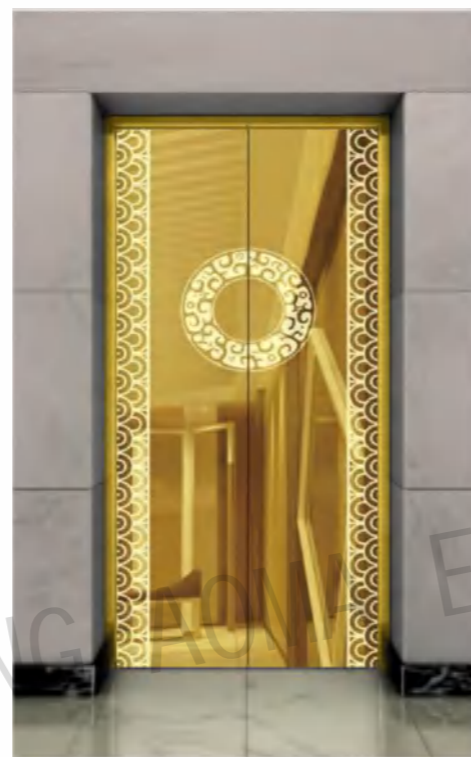

CMLD-171

Mirror, etching, titanium

Optional

Champagne gold, concave gold, rose gold, and black titanium.