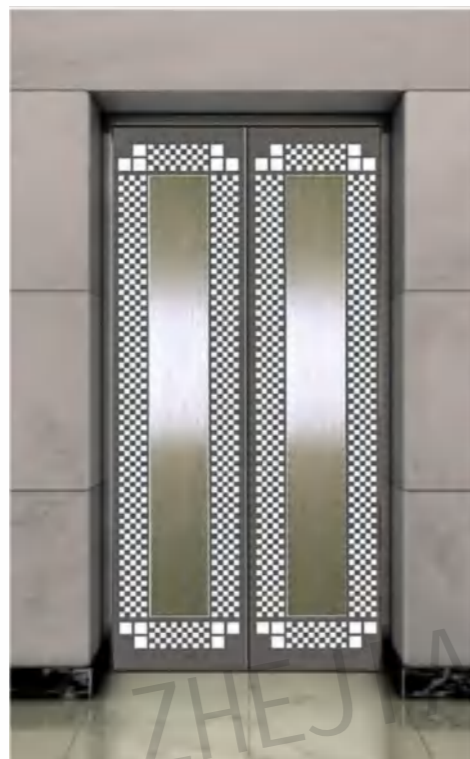

Landing door series

CMLD-049

Mirror, etching, hairline, concave gold

Optional

Titanium, champagne gold, rose gold, and black titanium.

CMLD-050

Mirror, etching, hairline

Optional