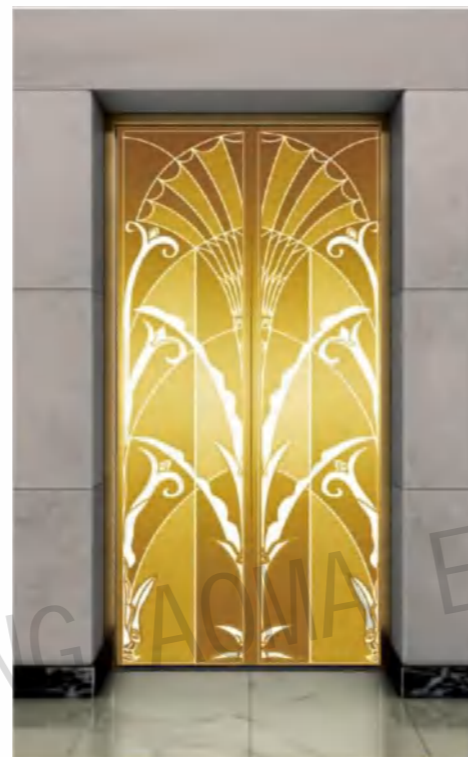

CMLD-135

Mirror, etching, titanium

Optional

Champagne gold, concave gold, rose gold, and black titanium.