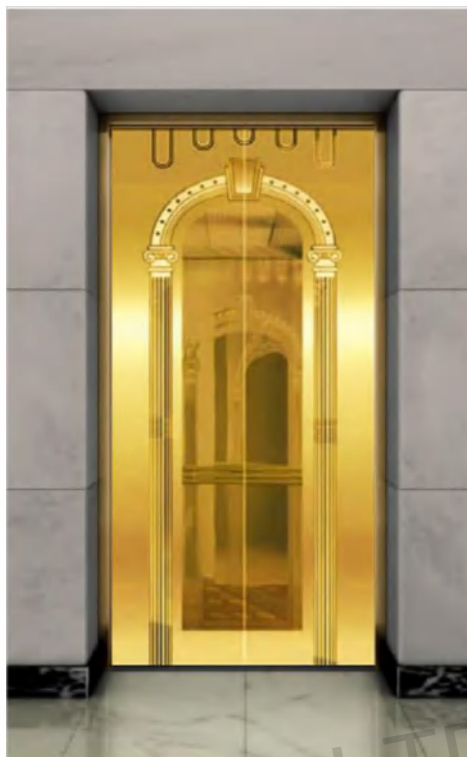

Landing door series

CMLD-133

Mirror, etching, titanium, hairline

Optional

Champagne gold, concave gold, rose gold, and black titanium.

CMLD-134

Mirror, etching, titanium

Optional