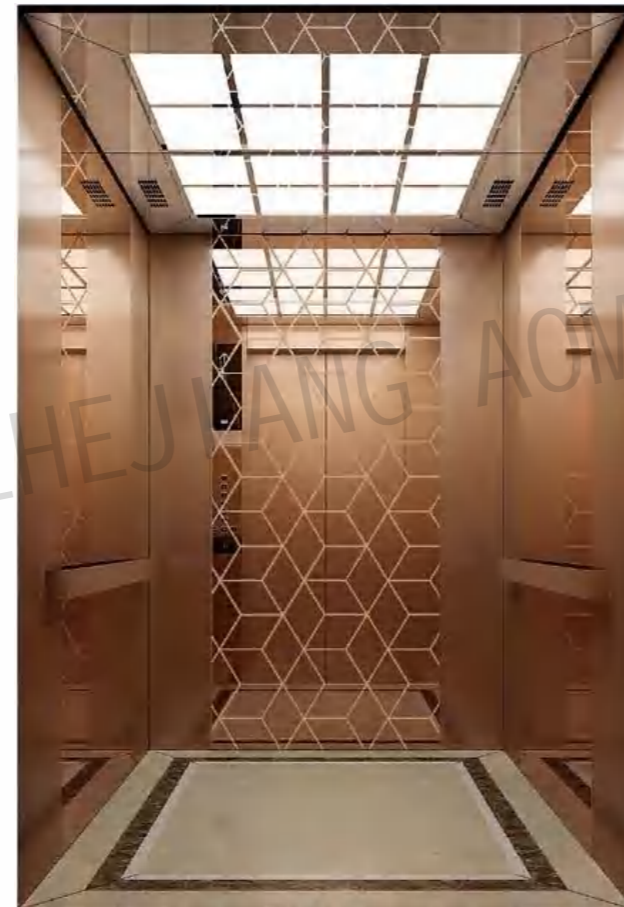

CMCP-174

OPTIONAL

Back center: Mirror,etching,rose gold.

Side center: Mirror,rose gold.

Auxiliary board: Hairline,rose gold.

Note: This pattern can also be processed into this color, titanium gold, concave gold, champagne gold, black titanium.