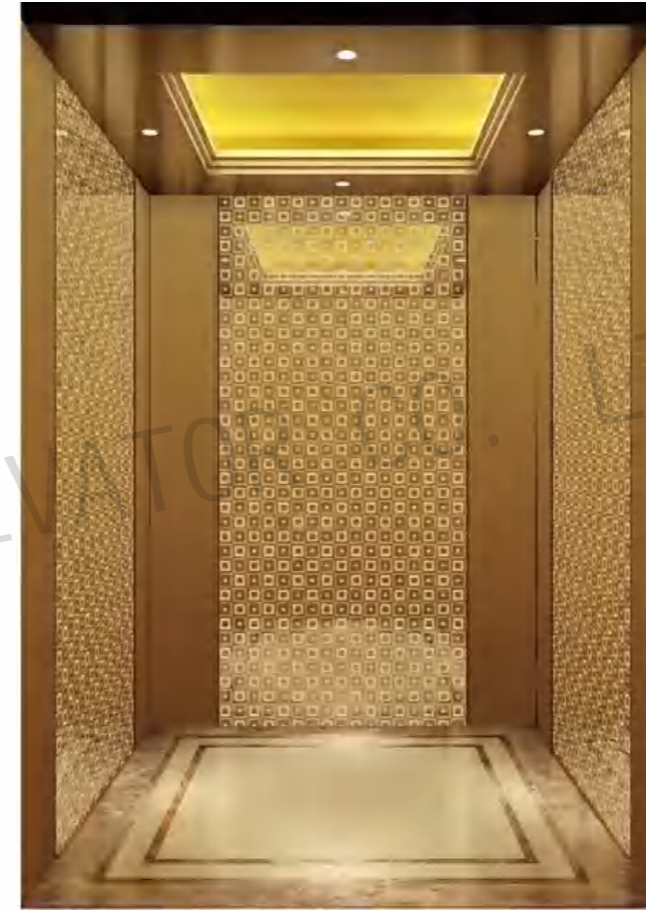

CMCP-189

OPTIONAL

Center plate: Mirror,etching,titanium.

Auxiliary board: Hairline,titanium.

Note: This pattern can also be processed into titanium gold, concave gold, rose gold, champagne gold, black titanium..