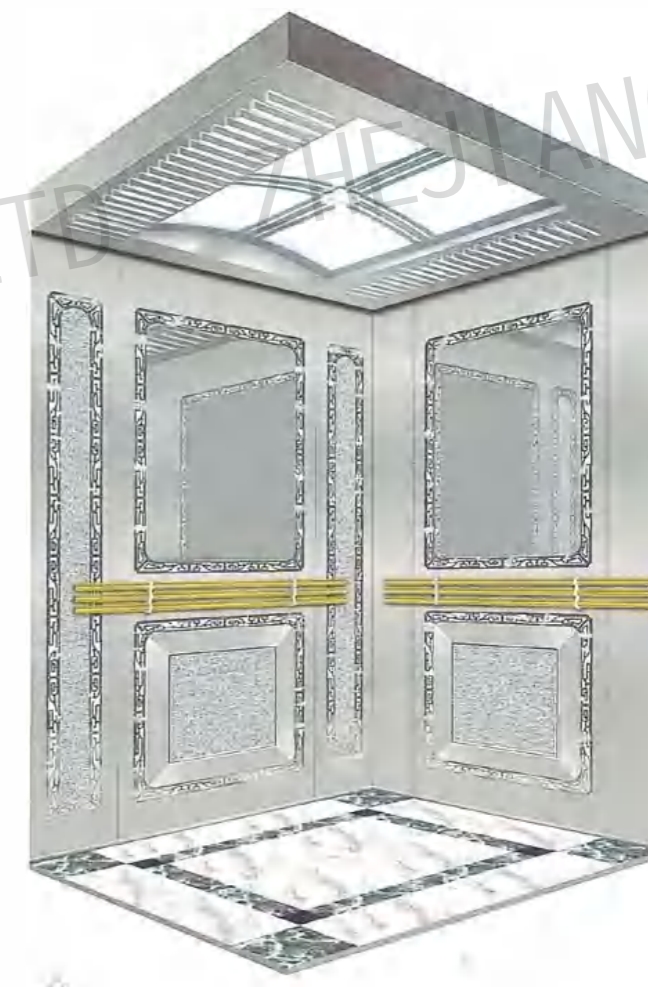

CMCP-037

OPTIONAL

Center plate: Mirror, etching, hairline.

Auxiliary board: Hairline.

Note: This pattern can also be processed into titanium gold, concave gold, rose gold, champagne gold, and black titanium.

CMCP-038

OPTIONAL

Center plate: Mirror, etching, hairline, chaotic lines, concave gold.

Auxiliary board: Chaotic lines, etching.

Note: This pattern can also be processed into primary colors, titanium gold, rose gold, champagne gold, black titanium.

CMCP-039

OPTIONAL

Center plate: Mirror, etching.

Auxiliary board: Mirror, etching.

Note: This pattern can also be processed into titanium gold, concave gold, rose gold, champagne gold, and black titanium.

CMCP-040

OPTIONAL

Center plate: Mirror, etching, hairline.

Auxiliary board: Mirror, etching.

Note: This pattern can also be processed into titanium gold, concave gold, rose gold, champagne gold, and black titanium.