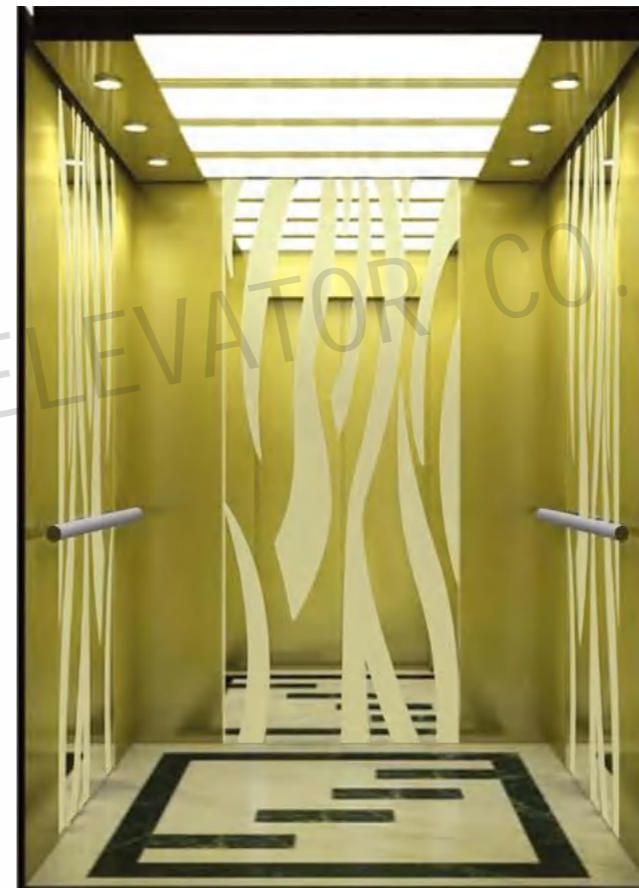

CMCP-085

OPTIONAL

It is composed of etching, hairline and mirror surface.

Note: This pattern can also be processed into titanium, rose gold, concave gold, champagne gold, and black titanium.

CMCP-086

OPTIONAL

Center plate: Mirror, etching.

Auxiliary board: Hairline.

Note: This pattern can also be processed into titanium, rose gold, concave gold, champagne gold, and black titanium.

CMCP-087

OPTIONAL

Center plate: Mirror, etching, champagne gold.

Auxiliary board: Hairline, champagne gold.

Note: This pattern can also be processed into titanium, this color, concave gold, champagne gold, and black titanium.

CMCP-088

OPTIONAL

Center plate: Mirror, sandblasted.

Auxiliary board: Mirror.

Note: This pattern can also be processed into titanium, rose gold, concave gold, champagne gold, and black titanium.