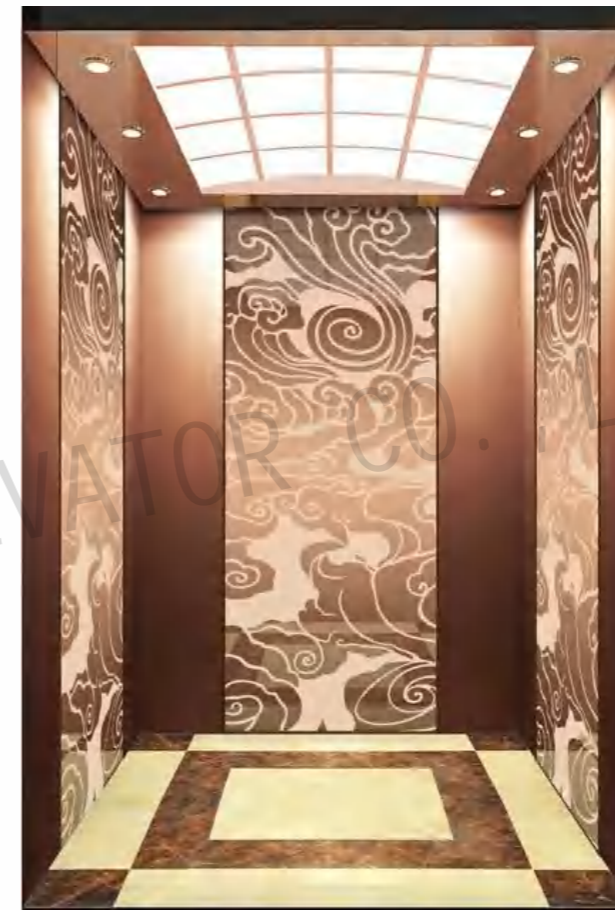

CMCP-193

OPTIONAL

Center plate: Mirror, etching, rose gold.

Auxiliary board: Hairline, rose gold.

Note: This pattern can also be processed into this color, titanium gold, concave gold, champagne gold, black titanium.