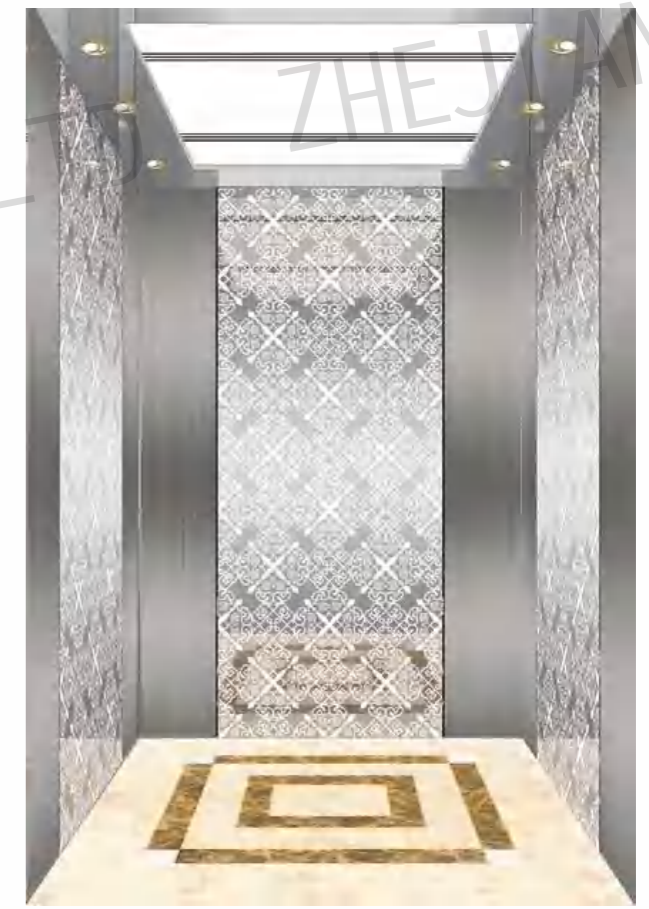

CMCP-184

OPTIONAL

Center plate: Mirror, etching.

Auxiliary board: Hairline.

Note: This pattern can also be processed into titanium gold, concave gold, rose gold, champagne gold, black titanium.