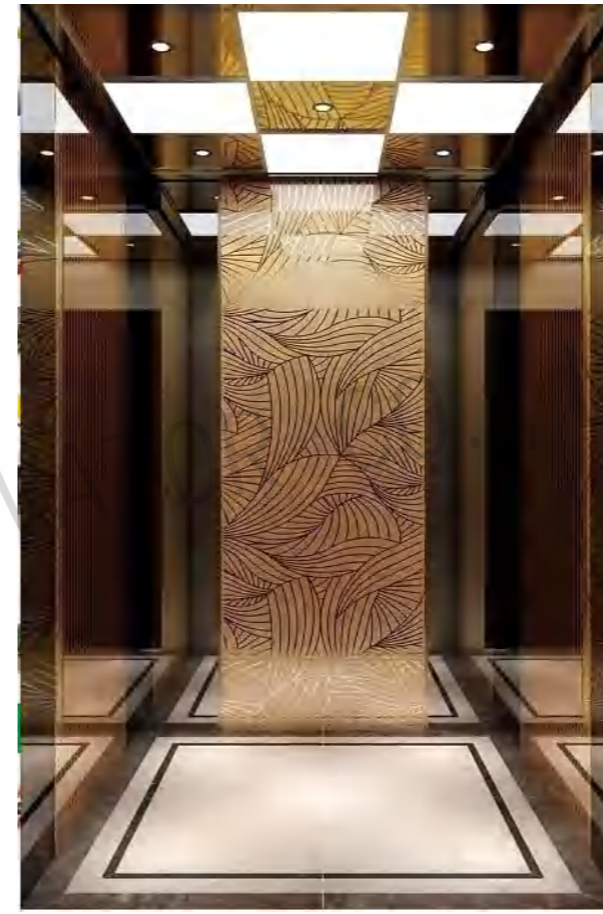

CMCP-173

OPTIONAL

Back center: Mirror,sandblasted,rose gold.

Back auxiliary: Sandblasted,rose gold.

Back wall: Sandblasted,rose gold.

Note: This pattern can also be processed into this color, titanium gold, concave gold, champagne gold, black titanium.