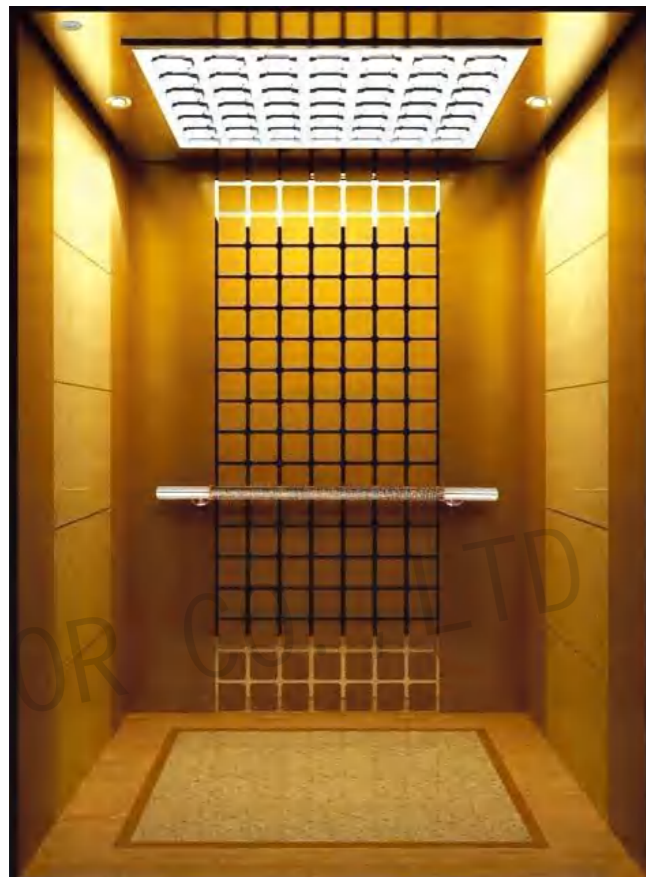

CMCP-065

OPTIONAL

Back middle: Mirror, etching,titanium.

Side center: Mirror, sandblasted,titanium.

Auxiliary board: Hairline,titanium.

Note: This pattern can also be processed into primary colors, rose gold, concave gold, champagne gold, and black titanium.

CMCP-066

OPTIONAL

Center plate: Mirror, etching,titanium.

Auxiliary board: Mirror,titanium.

Note: This pattern can also be processed into primary colors, rose gold, concave gold, champagne gold, and black titanium.

CMCP-067

OPTIONAL

Back wall: Mirror, chaotic lines,titanium.

Side center: Mirror,titanium.

Side auxiliary: Chaotic lines,titanium.

Note: This pattern can also be processed into primary colors, rose gold, concave gold, champagne gold, and black titanium.

CMCP-068

OPTIONAL

Center plate: Mirror, etching,chaotic lines,titanium.

Auxiliary board: Mirror,titanium.

Note: This pattern can also be processed into primary colors, rose gold, concave gold, champagne gold, and black titanium.