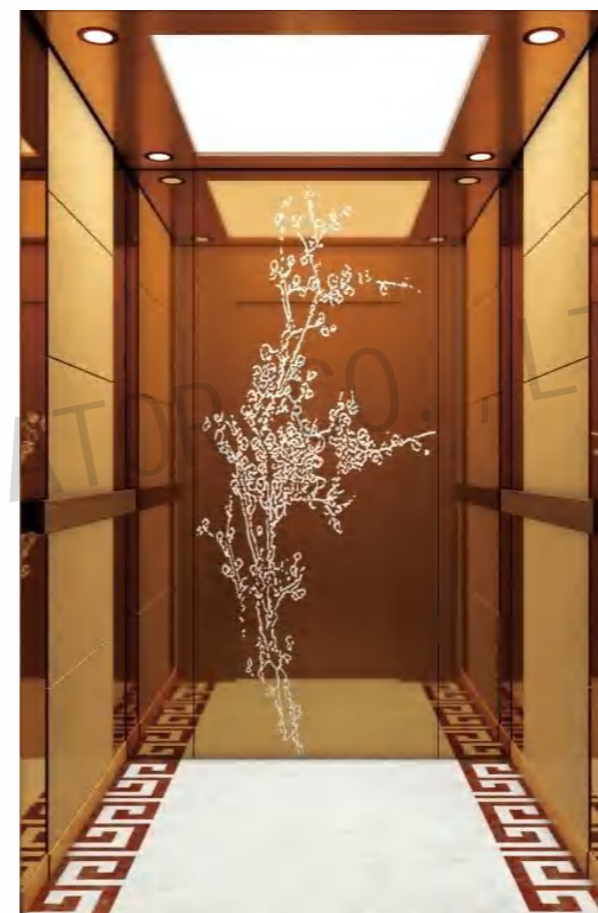

CMCP-151

OPTIONAL

Back center: Mirror, etching, rose gold.

Side center: Mirror, sandblasted, titanium.

Auxiliary board: Mirror, rose gold.

Note: This pattern can also be processed into titanium gold, concave gold, titanium gold, champagne gold, and black titanium.