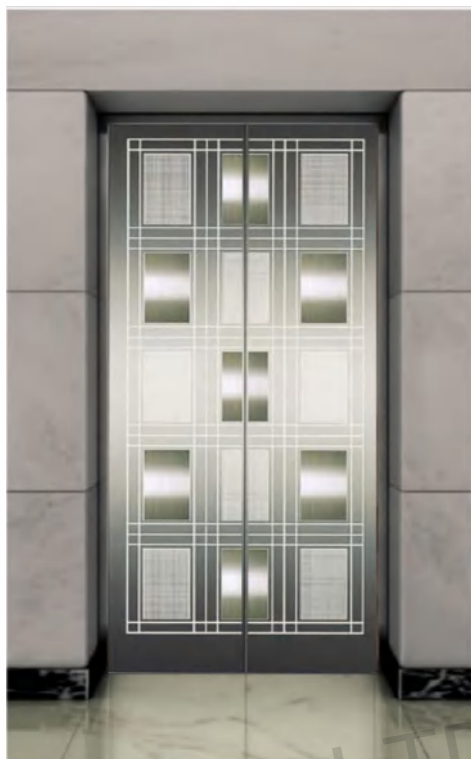

Titanium,champagne gold,concave gold,rose gold,and black titanium.

Landing door series

CMLD-025

Mirror,etching,hairline

Optional

Titanium,champagne gold,concave gold,rose gold,and black titanium.

CMLD-026

Mirror,etching,hairline