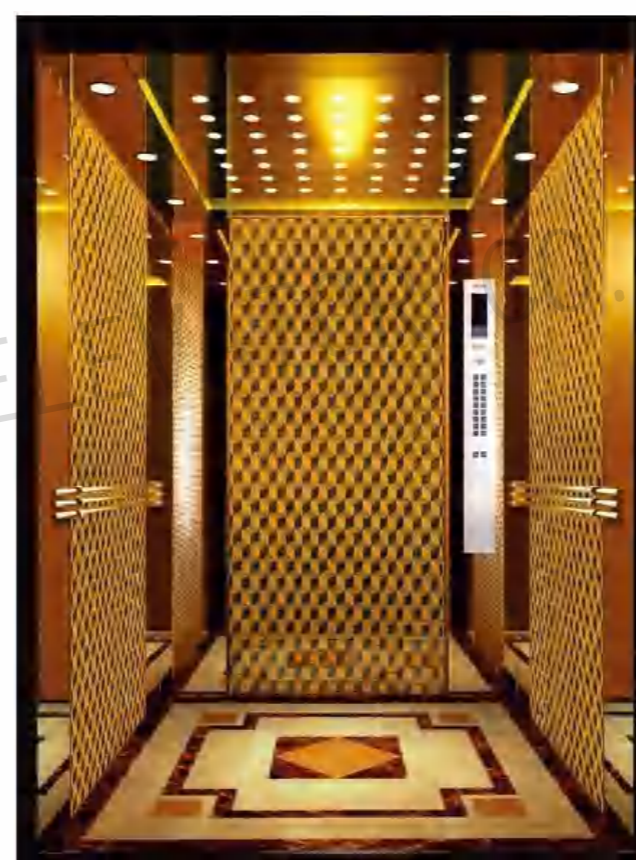

CMCP-057

OPTIONAL

Center plate: Mirror, etching, titanium.

Auxiliary board: Mirror, etching, titanium.

Note: This pattern can also be processed into primary colors, concave gold, rose gold, champagne gold, and black titanium.