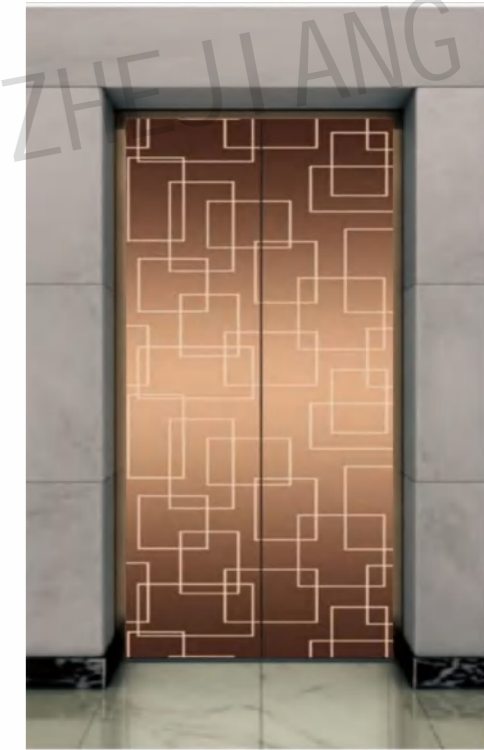

CMLD-240

Mirror, etching, rose gold

Optional

Champagne gold, concave gold, titanium, and black titanium.