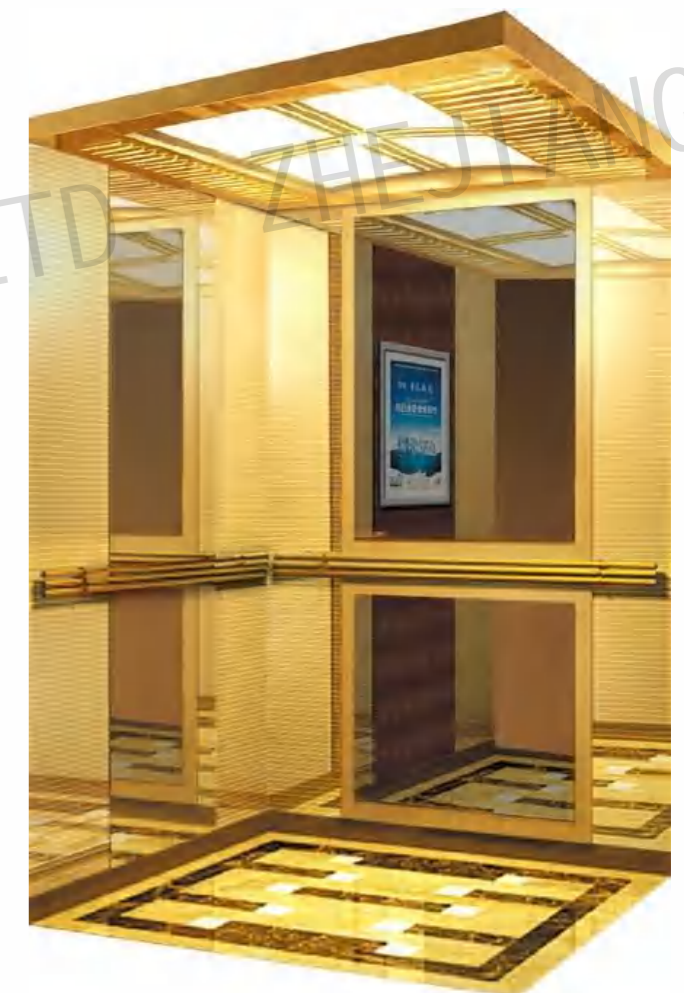

CMCP-093

OPTIONAL

Center plate: Mirror, etching.

Auxiliary board: Mirror.

Note: This pattern can also be processed into titanium, rose gold, concave gold, champagne gold, and black titanium.

CMCP-094

OPTIONAL

Back wall: Mirror, etching,titanium.

Side wall: Mirror, etching,titanium.

Note: This pattern can also be processed into this color, rose gold, concave gold, champagne gold, and black titanium.

CMCP-095

OPTIONAL

Center plate: Mirror, etching,titanium.

Auxiliary board: Mirror,etching,rose gold.

Note: This pattern can also be processed into this color, rose gold, concave gold, champagne gold, and black titanium.

CMCP-096

OPTIONAL

Back center: Mirror,chaotic lines, titanium.

Side center: Mirror,titanium.

Auxiliary board: Mirror,etching,titanium.

Note: This pattern can also be processed into primary colors, rose gold, concave gold, champagne gold, and black titanium.