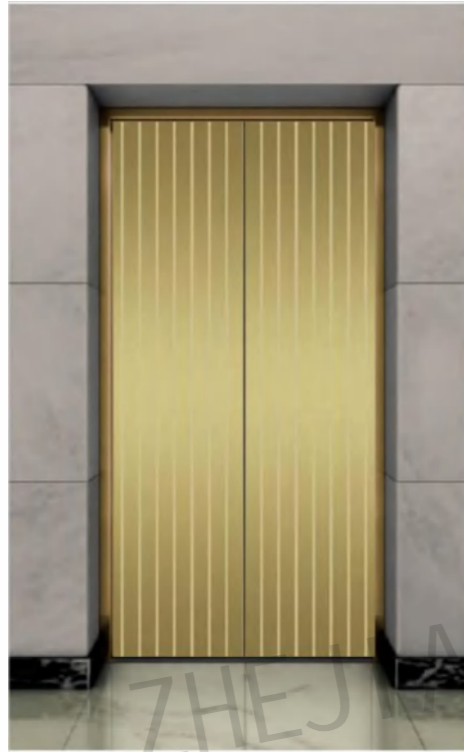

Champagne gold, concave gold, rose gold, and black titanium.

Landing door series

CMLD-217

Mirror, etching, champagne gold

Optional

Titanium, concave gold, rose gold, and black titanium.

CMLD-218

Mirror, etching, champagne gold