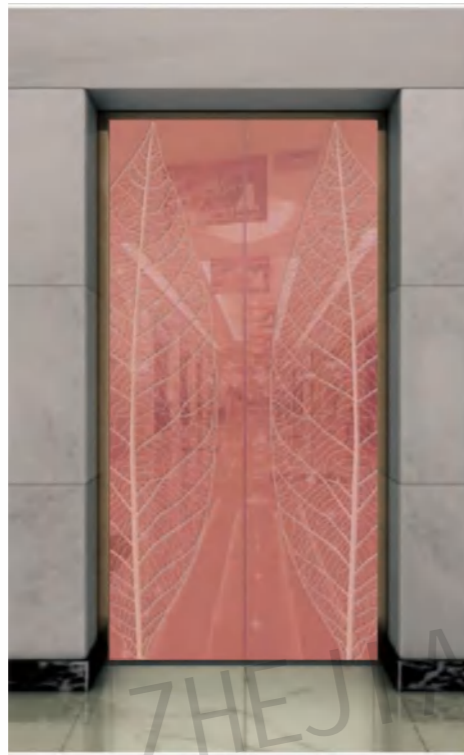

CMLD-290

Mirror,etching,rose gold

Optional

Champagne gold,concave gold, titanium,and black titanium.