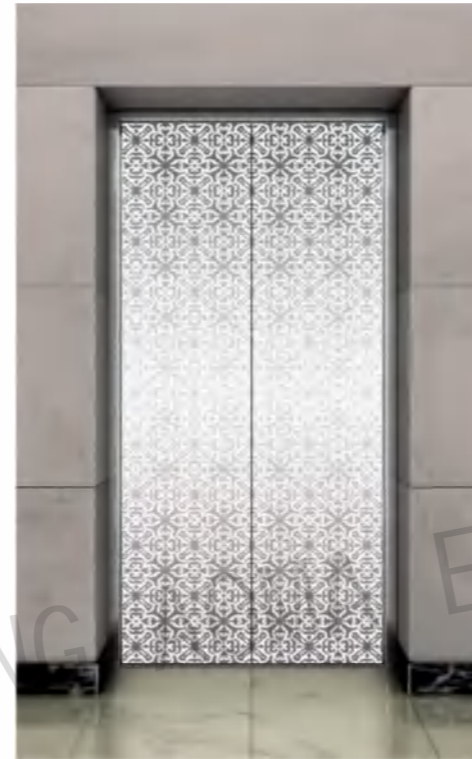

CMLD-099

Mirror,etching

Optional

Titanium,champagne gold,concave gold,rose gold,and black titanium.