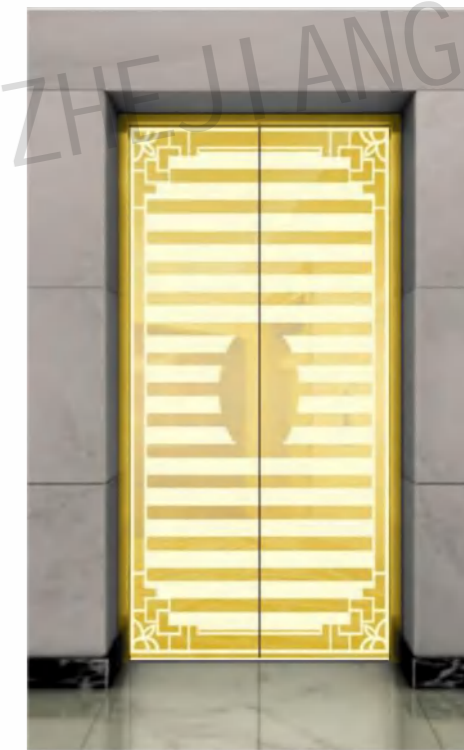

Optional

Champagne gold, concave gold, rose gold, and black titanium.

CMLD-227

Mirror, etching, titanium

Optional

Champagne gold, concave gold, rose gold, and black titanium.

CMLD-228

Mirror, etching, titanium