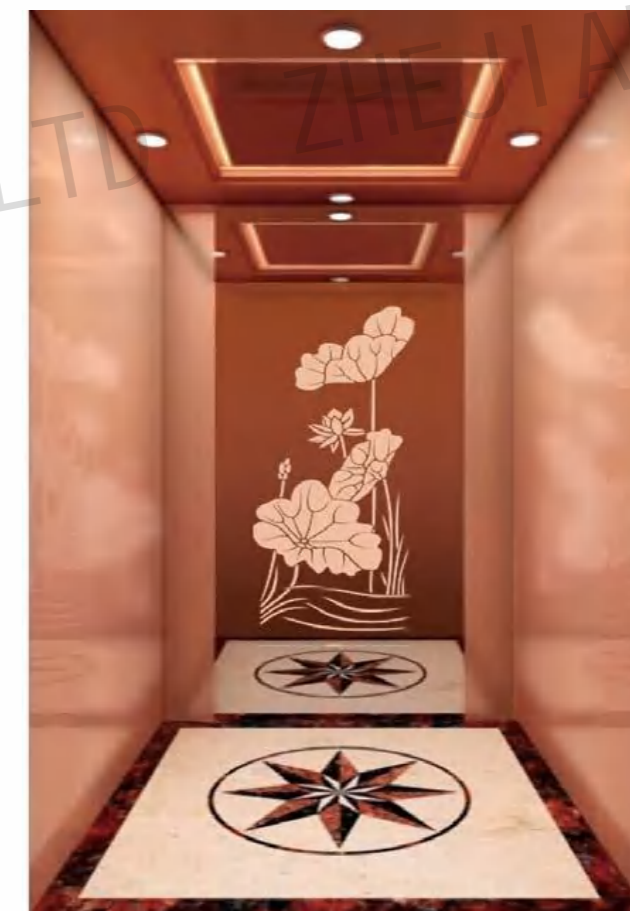

CMCP-172

OPTIONAL

Back center: Mirror,etching,rose gold.

Back auxiliary: Sandblasted,rose gold.

Auxiliary board: Sandblasted,rose gold.

Note: This pattern can also be processed into this color, titanium gold, concave gold, champagne gold, black titanium.