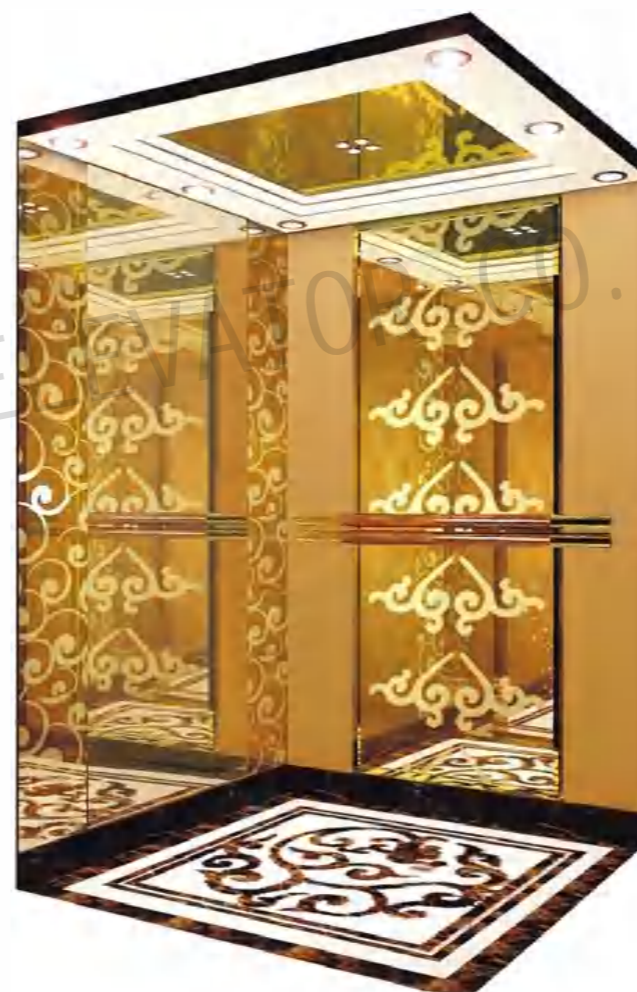

CMCP-047

Back middle: Mirror, etching, titanium.

Side center: Mirror, titanium.

Subsequent: Hairline, titanium.

Side accessory: Mirror, etching, titanium.

Note: This pattern can also be processed into primary colors, concave gold, rose gold, champagne gold, and black titanium.