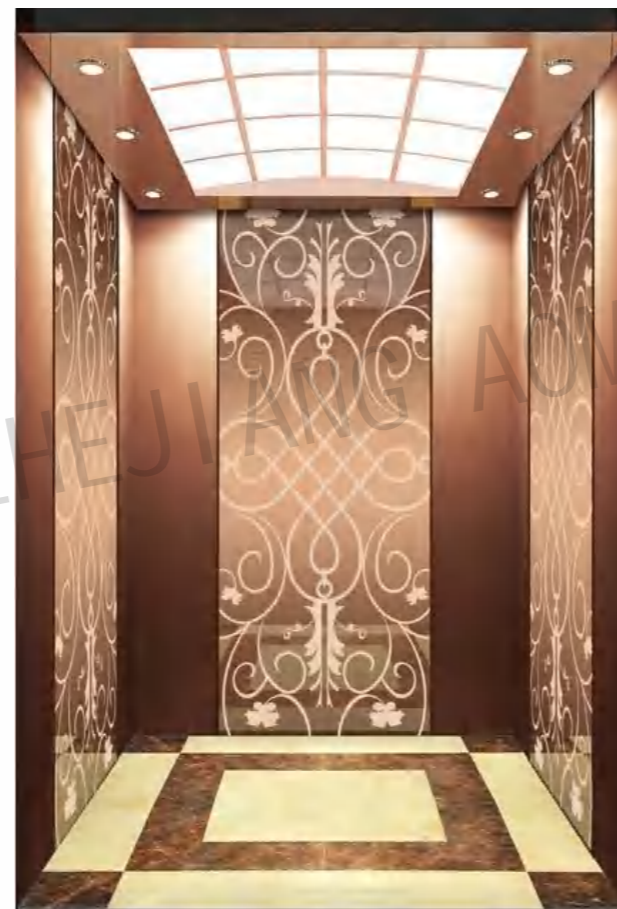

CMCP-194

OPTIONAL

Center plate: Mirror, etching, rose gold.

Auxiliary board: Hairline, rose gold.

Note: This pattern can also be processed into this color, titanium gold, concave gold, champagne gold, black titanium..