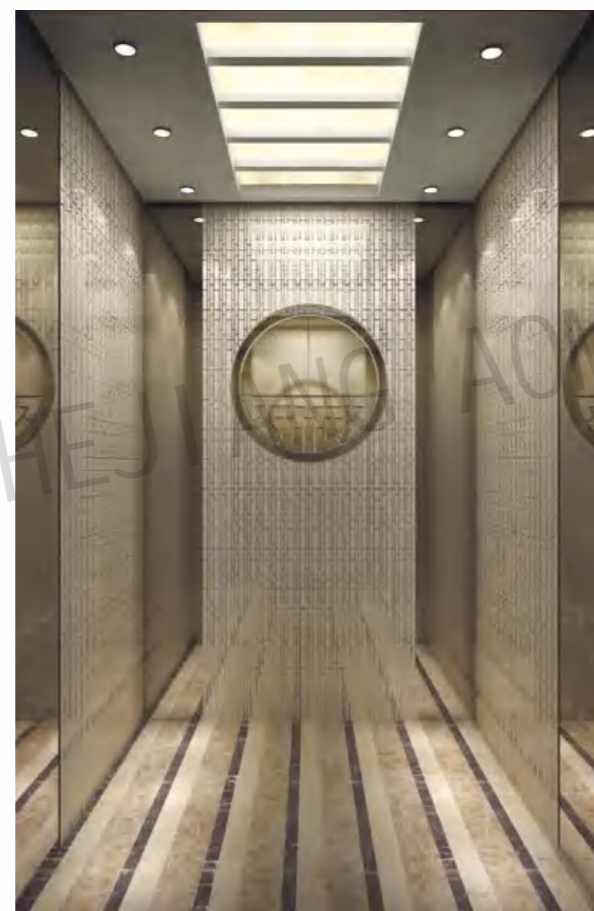

CMCP-170

OPTIONAL

Center plate: Mirror,etching.

Auxiliary board: Mirror.

Note: This pattern can also be processed into this color, rose gold, concave gold, champagne gold, black titanium.