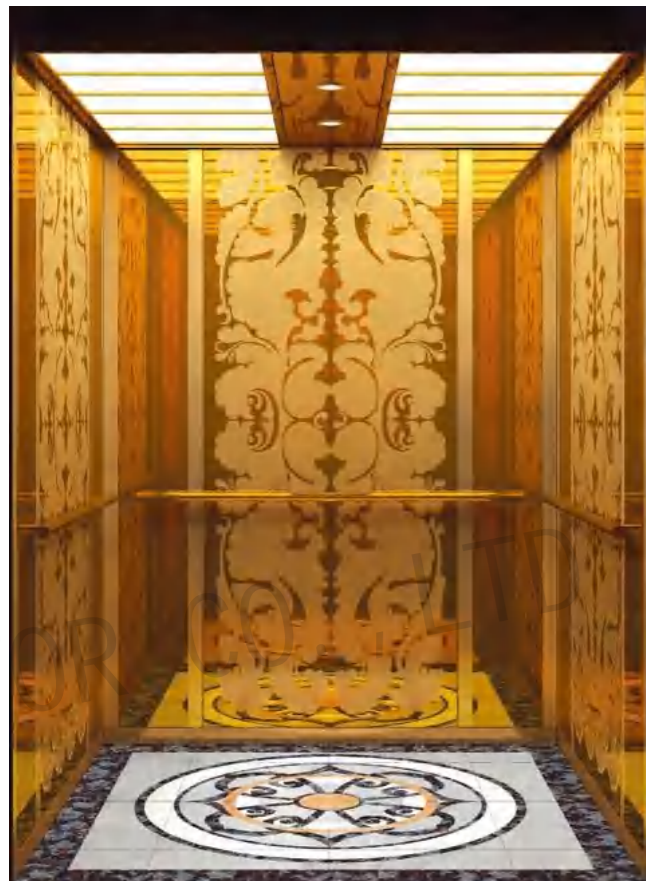

CMCP-073

OPTIONAL

Center plate: Mirror, etching, titanium.

Auxiliary board: Mirror, chaotic lines, titanium.

Note: This pattern can also be processed into primary colors, rose gold, concave gold, champagne gold, and black titanium.

CMCP-074

OPTIONAL

Center plate: Mirror, titanium.

Auxiliary board: Mirror, etching, titanium.

Note: This pattern can also be processed into primary colors, rose gold, concave gold, champagne gold, and black titanium.

CMCP-075

OPTIONAL

Center plate: Mirror, etching, titanium.

Auxiliary board: Mirror, titanium.

Note: This pattern can also be processed into primary colors, rose gold, concave gold, champagne gold, and black titanium.

CMCP-076

OPTIONAL

Center plate: Mirror, etching, titanium.

Auxiliary board: Hairline, titanium.

Note: This pattern can also be processed into primary colors, rose gold, concave gold, champagne gold, and black titanium.