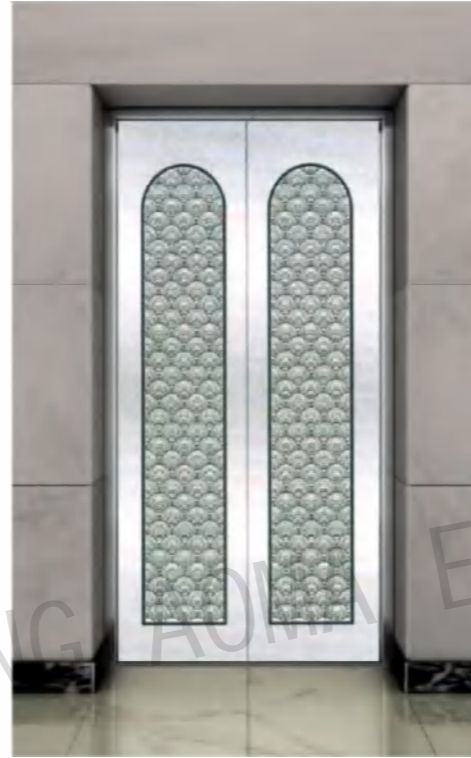

CMLD-075

Mirror, etching, hairline, chaotic lines

Optional

Titanium, champagne gold, concave gold, rose gold, and black titanium.