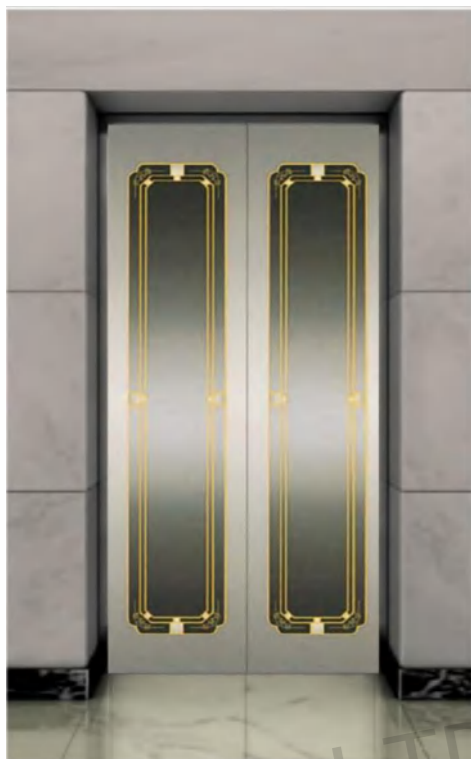

Landing door series

CMLD-049

Mirror, etching, hairline, concave gold

Optional

Titanium, champagne gold, rose gold, and black titanium.

CMLD-050

Mirror, etching, hairline

Optional