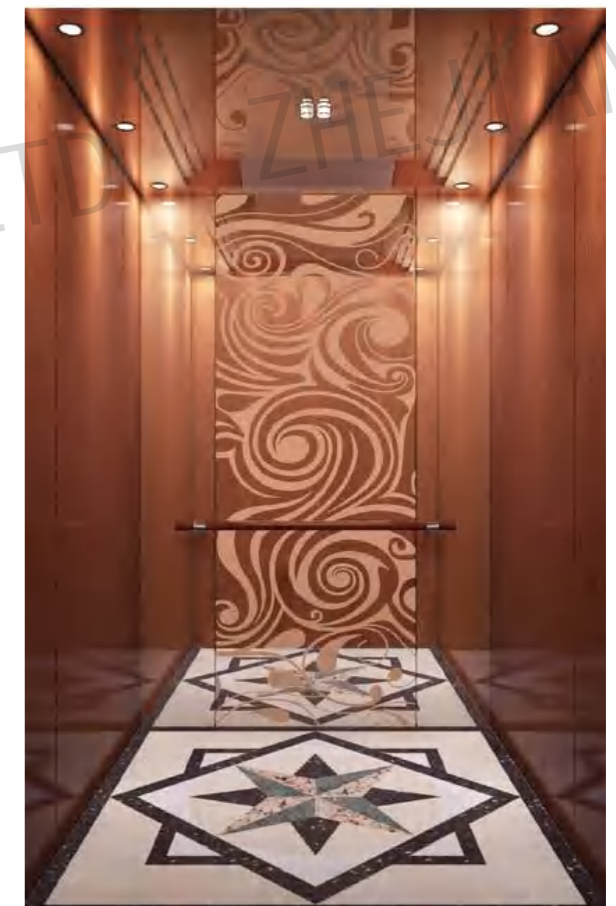

CMCP-152

OPTIONAL

Back center: Mirror, etching, rose gold.

Side center: Mirror, rose gold.

Auxiliary board: Mirror, rose gold.

Note: This pattern can also be processed into titanium gold, concave gold, titanium gold, champagne gold, and black titanium.