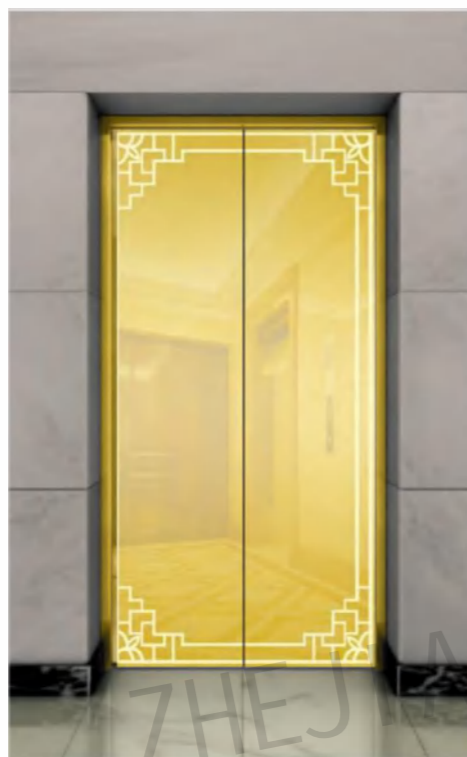

CMLD-182

Mirror, etching, titanium

Optional

Champagne gold, concave gold, rose gold, and black titanium.