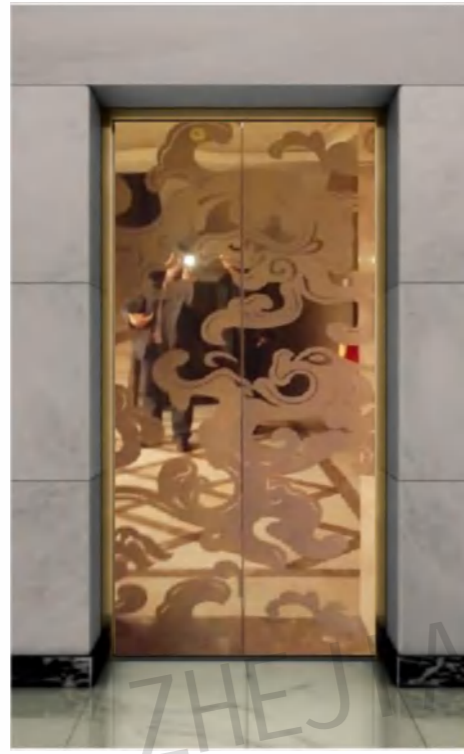

CMLD-278

Mirror,etching,rose gold

Optional

Champagne gold,concave gold, titanium,and black titanium.