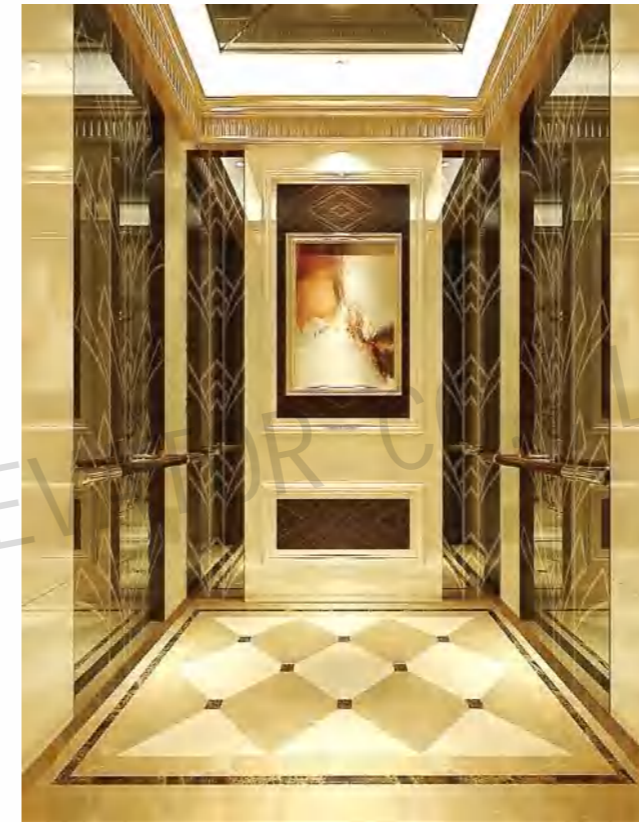

Car decoration series

CMCP-129

OPTIONAL

Center plate: Mirror,titanium.

Auxiliary board: Hairline,etching, titanium.

Note: This pattern can also be processed into this color , concave gold, rose gold, champagne gold and black titanium.