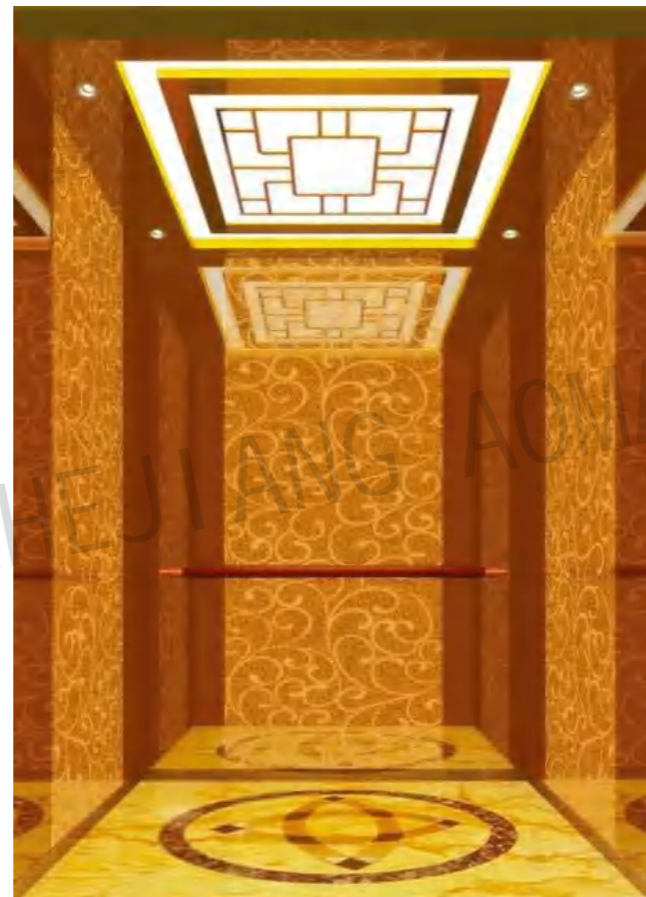

CMCP-065

OPTIONAL

Back middle: Mirror, etching,titanium.

Side center: Mirror, sandblasted,titanium.

Auxiliary board: Hairline,titanium.

Note: This pattern can also be processed into primary colors, rose gold, concave gold, champagne gold, and black titanium.

CMCP-066

OPTIONAL

Center plate: Mirror, etching,titanium.

Auxiliary board: Mirror,titanium.

Note: This pattern can also be processed into primary colors, rose gold, concave gold, champagne gold, and black titanium.

CMCP-067

OPTIONAL

Back wall: Mirror, chaotic lines,titanium.

Side center: Mirror,titanium.

Side auxiliary: Chaotic lines,titanium.

Note: This pattern can also be processed into primary colors, rose gold, concave gold, champagne gold, and black titanium.

CMCP-068

OPTIONAL

Center plate: Mirror, etching,chaotic lines,titanium.

Auxiliary board: Mirror,titanium.

Note: This pattern can also be processed into primary colors, rose gold, concave gold, champagne gold, and black titanium.