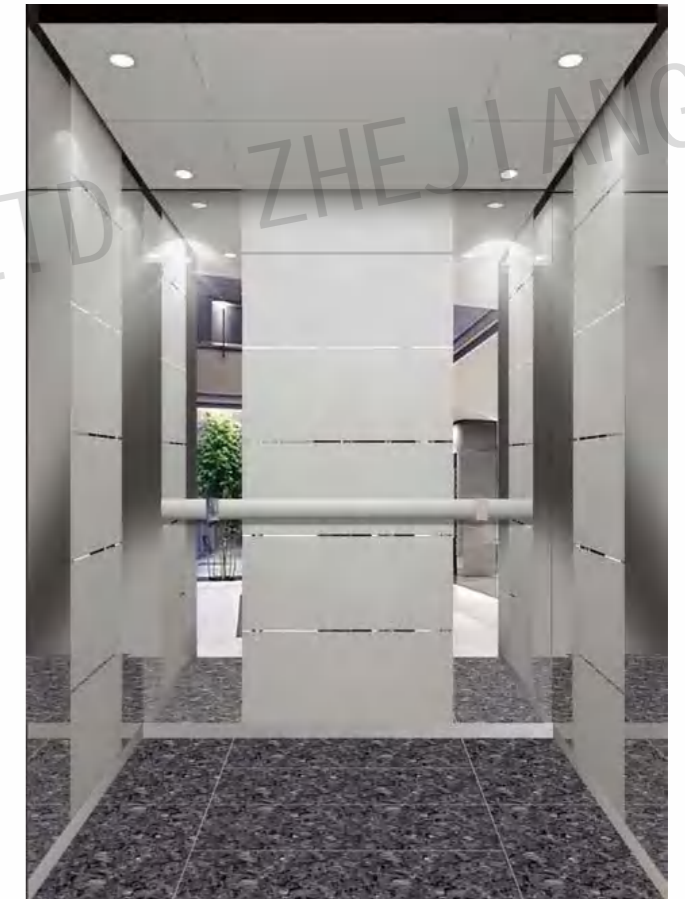

CMCP-085

OPTIONAL

It is composed of etching, hairline and mirror surface.

Note: This pattern can also be processed into titanium, rose gold, concave gold, champagne gold, and black titanium.

CMCP-086

OPTIONAL

Center plate: Mirror, etching.

Auxiliary board: Hairline.

Note: This pattern can also be processed into titanium, rose gold, concave gold, champagne gold, and black titanium.

CMCP-087

OPTIONAL

Center plate: Mirror, etching, champagne gold.

Auxiliary board: Hairline, champagne gold.

Note: This pattern can also be processed into titanium, this color, concave gold, champagne gold, and black titanium.

CMCP-088

OPTIONAL

Center plate: Mirror, sandblasted.

Auxiliary board: Mirror.

Note: This pattern can also be processed into titanium, rose gold, concave gold, champagne gold, and black titanium.