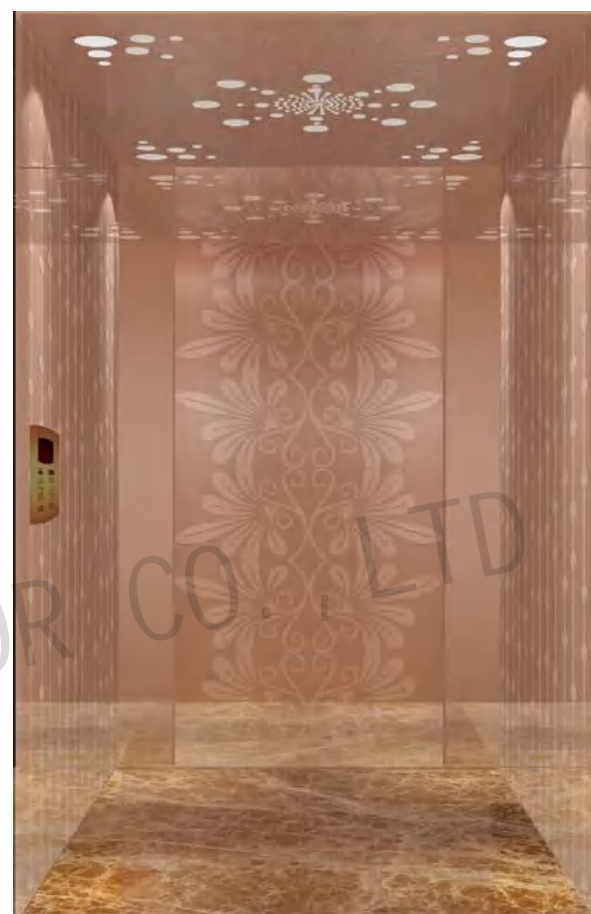

CMCP-150

OPTIONAL

Center plate: Mirror, etching, hairline, rose gold.

Auxiliary board: Mirror, rose gold.

Note: This pattern can also be processed into this color, concave gold, titanium gold, champagne gold and black titanium.