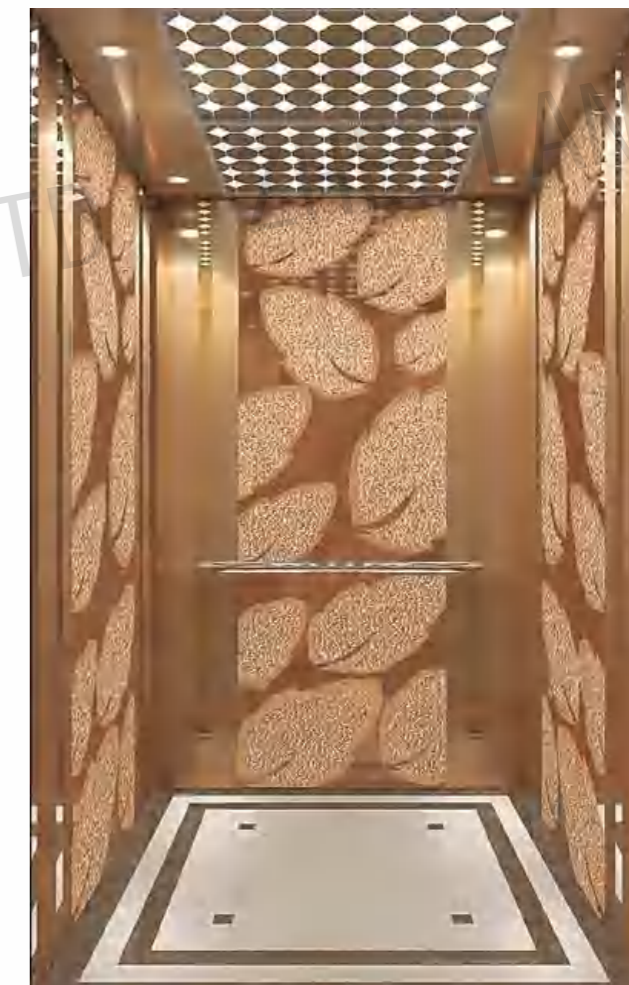

CMCP-105

OPTIONAL

Center plate: Mirror, etching, rose gold.

Auxiliary board: Hairline, rose gold.

Note: This pattern can also be processed into this color, titanium gold, concave gold, champagne gold, black titanium.

CMCP-106

OPTIONAL

Back wall: Mirror, etching, rose gold.

Side wall: Hairline, rose gold.

Note: This pattern can also be processed into this color, titanium gold, concave gold, champagne gold, black titanium.

CMCP-107

OPTIONAL

Center plate: Mirror, etching, rose gold.

Auxiliary board: Mirror, etching, rose gold.

Note: This pattern can also be processed into this color, titanium gold, concave gold, champagne gold, black titanium.

CMCP-108

OPTIONAL

Center plate: Mirror, etching, rose gold.

Auxiliary board: Mirror, hairline, rose gold.

Note: This pattern can also be processed into this color, titanium gold, concave gold, champagne gold, black titanium.