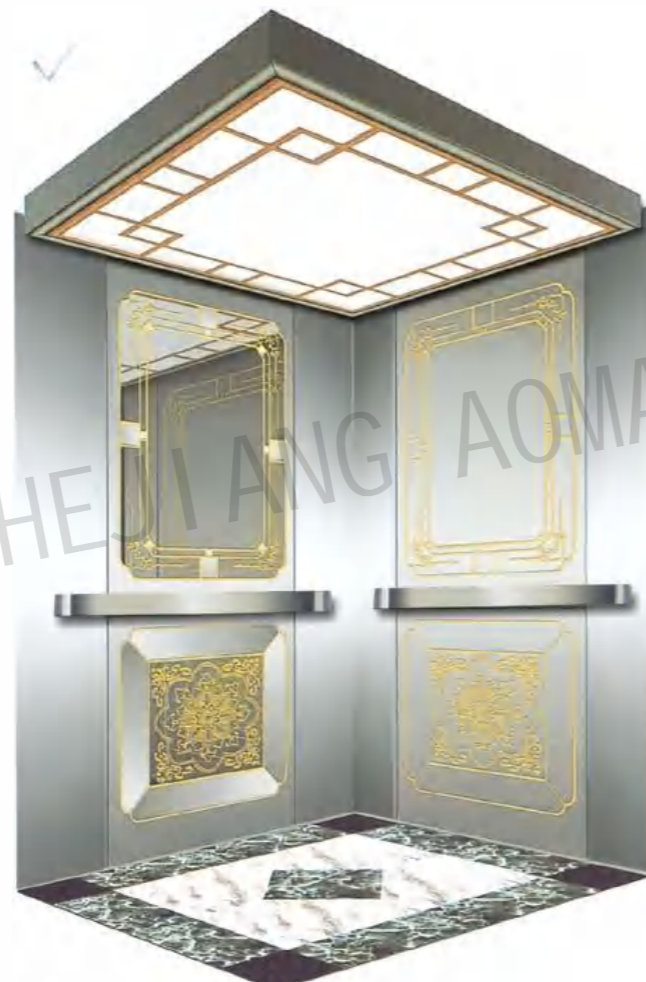

CMCP-033

OPTIONAL

Center plate: Mirror, etching, hairline.

Auxiliary board: Hairline.

Note: This pattern can also be processed into titanium gold, concave gold, rose gold, champagne gold, and black titanium.

CMCP-034

OPTIONAL

Center plate: Mirror, etching, hairline, chaotic lines, concave gold.

Auxiliary board: Chaotic lines.

Note: This pattern can also be processed into primary colors, titanium gold, rose gold, champagne gold, black titanium.

CMCP-035

OPTIONAL

Center plate: Mirror, etching, hairline, chaotic lines, concave gold.

Sidewall: Etching, chaotic lines, concave gold.

Auxiliary board: Hairline.

Note: This pattern can also be processed into primary colors, titanium gold, rose gold, champagne gold, black titanium.

CMCP-036

OPTIONAL

Center plate: Mirror, etching, hairline, chaotic lines.

Auxiliary board: Chaotic lines.

Note: This pattern can also be processed into titanium gold, concave gold, rose gold, champagne gold, and black titanium.