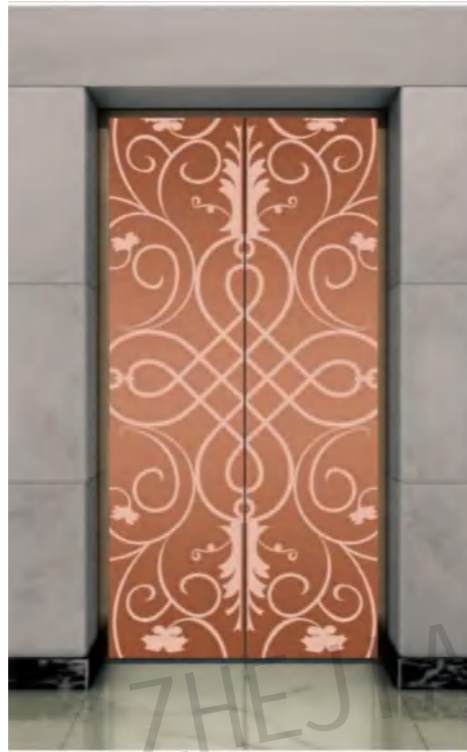

Mirror, etching, rose gold

Optional

Champagne gold, concave gold, titanium, and black titanium.

Landing door series

CMLD-241

Mirror, etching, rose gold

Optional

Champagne gold, concave gold, titanium, and black titanium.