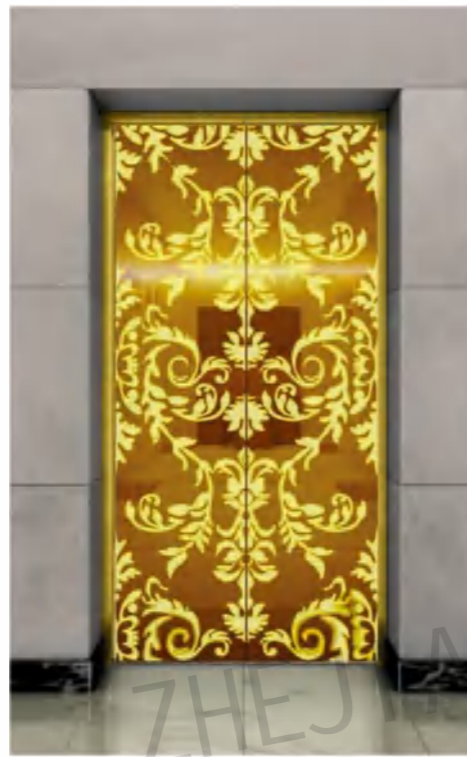

Optional

Champagne gold, concave gold, rose gold, and black titanium.

Landing door series

CMLD-145

Mirror, etching, titanium

Optional

Champagne gold, concave gold, rose gold, and black titanium.

CMLD-146